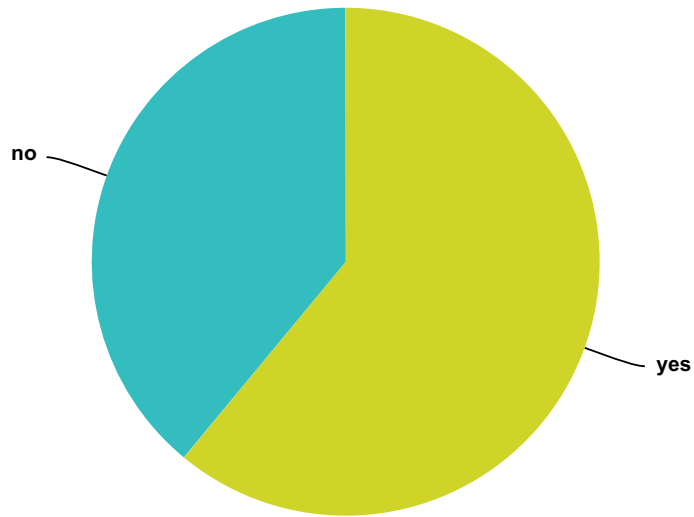

Q71 Did this ET contact experience happen when you were physically in your body?

Answered: 954 Skipped: 962

Answer Choices	Responses	
yes	61.01%	582
no	38.99%	372
Total		954