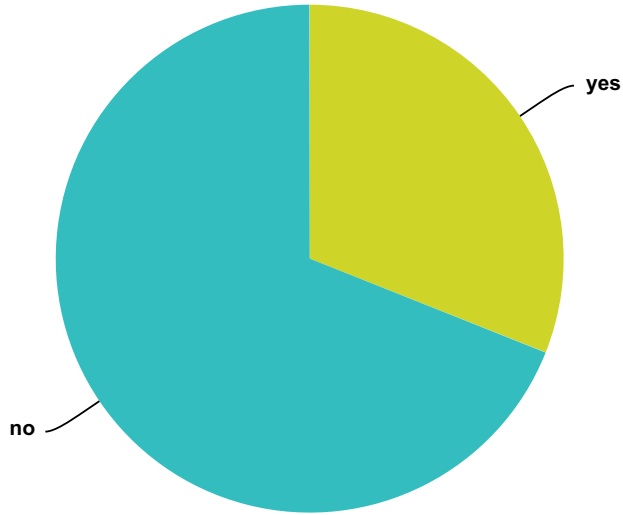

Q229 Did the ETs ever tell you about the concept of Parallel Universes (many universes)?

Answered: 1,279 Skipped: 637

Answer Choices	Responses	
yes	31.04%	397
no	68.96%	882
Total		1,279