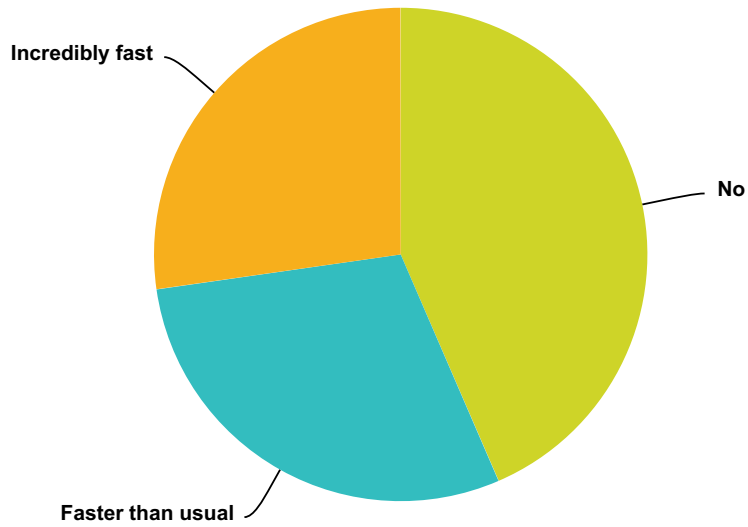

Q73 While in this "Matrix" like type of reality, were your thoughts sped up?

Answered: 855 Skipped: 1,061

Answer Choices	Responses	
No	43.51%	372
Faster than usual	29.24%	250
Incredibly fast	27.25%	233
Total		855