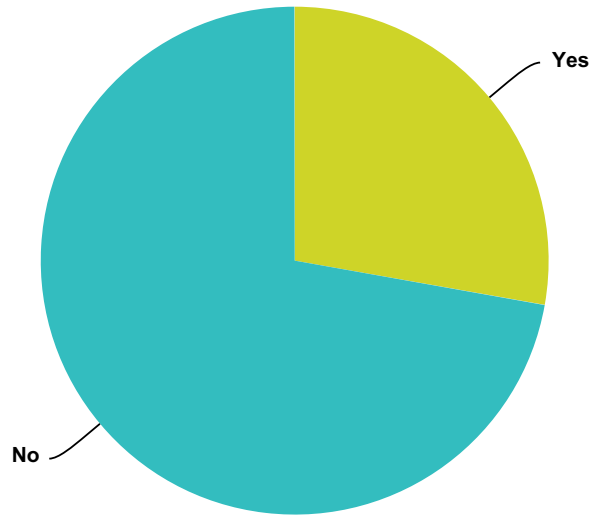

Q12 Have any of your children experienced ET contact experiences without you present?

Answered: 1,392 Skipped: 524

Answer Choices	Responses	
Yes	27.80%	387
No	72.20%	1,005
Total		1,392