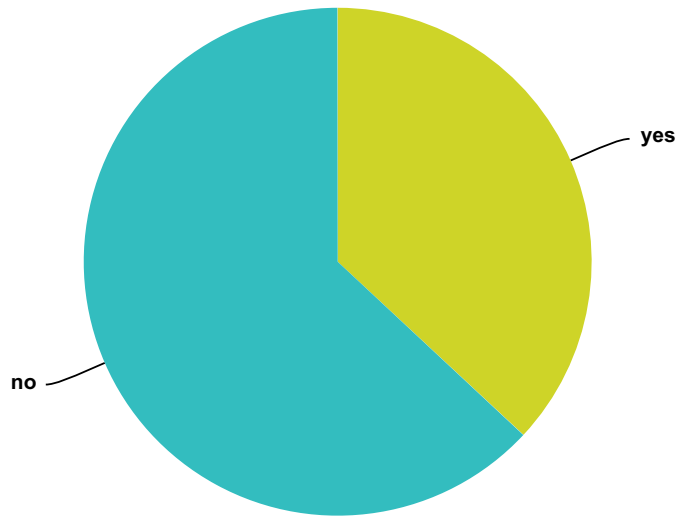

Q93 Have you ever had a Near Death Experience?

Answered: 1,583 Skipped: 333

Answer Choices	Responses	
yes	36.96%	585
no	63.04%	998
Total		1,583