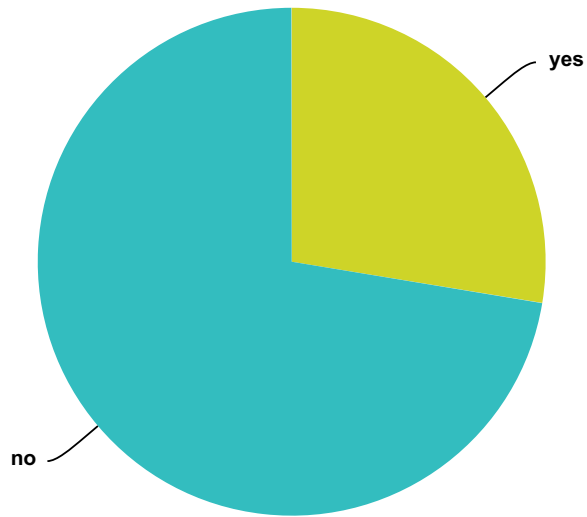

Q131 Did the ETs ever paralyze you?

Answered: 1,499 Skipped: 417

Answer Choices	Responses	
yes	55.90%	838
no	44.10%	661
Total		1,499

Q132 Did an ET ever use a light instrument on you?

Answered: 1,376 Skipped: 540