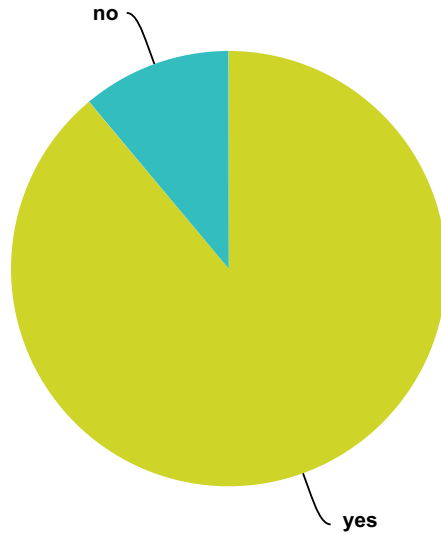

Q183 Do you believe that there is a connection between the ETs and the Paranormal?

Answered: 1,479 Skipped: 437

Answer Choices	Responses	
yes	88.91%	1,315
no	11.09%	164
Total		1,479