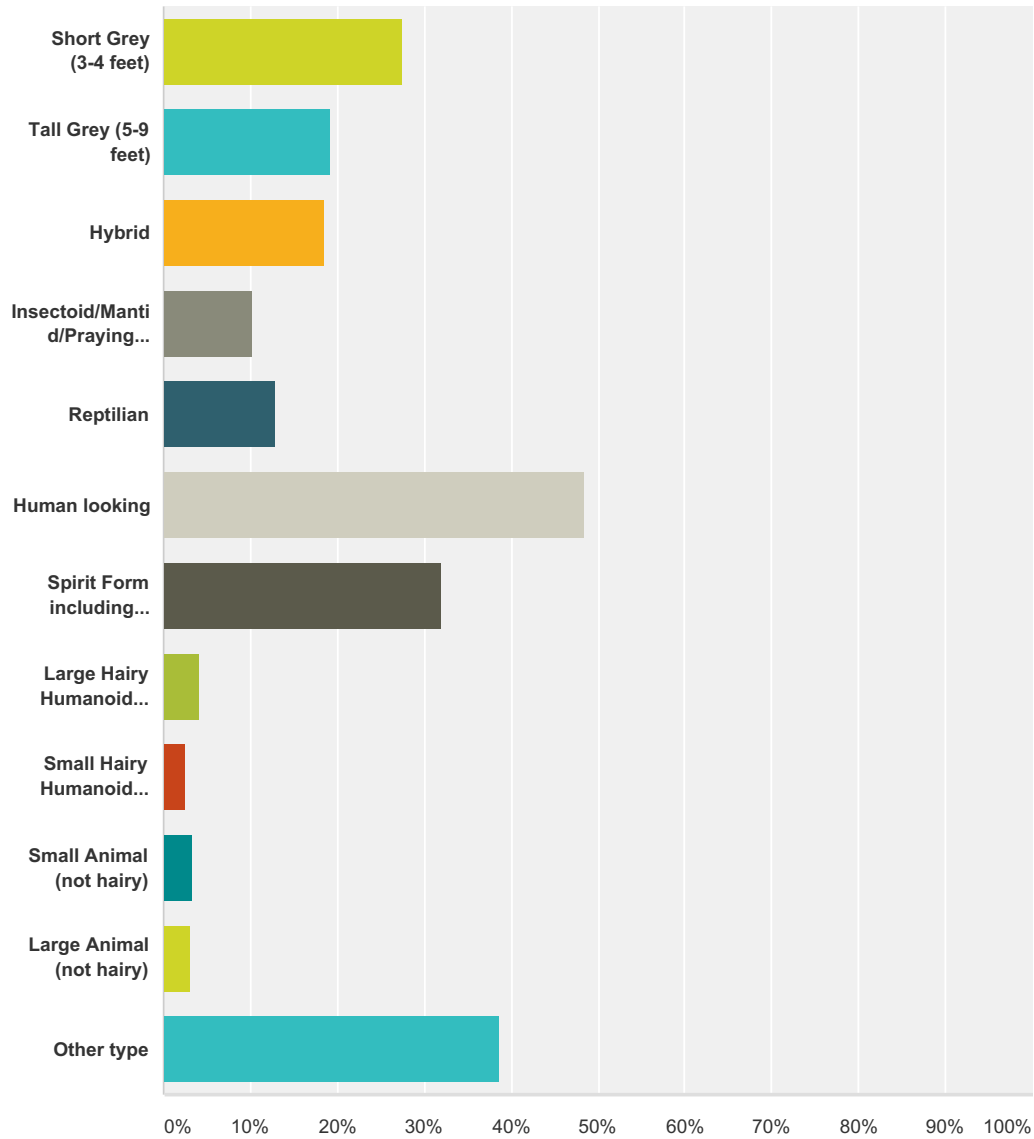

Q68 If your ET contact was not on Earth, nor on a ship, but in some other type of Physical 3D reality, did you encounter any ET entity? If so, what type of ET did you encounter? Please select all that apply:

Answered: 611 Skipped: 1,305

Answer Choices	Responses	Count
Short Grey (3-4 feet)	27.50%	168
Tall Grey (5-9 feet)	19.15%	117
Hybrid	18.49%	113
Insectoid/Mantid/Praying Mantis type	10.31%	63
Reptilian	12.93%	79