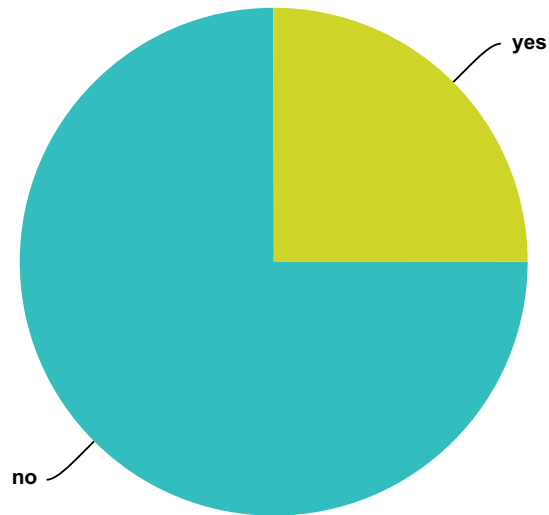

Q182 Do you know why you were "taken" by the military?

Answered: 280 Skipped: 1,636

Answer Choices	Responses
yes	25.00% 70
no	75.00% 210
Total	280