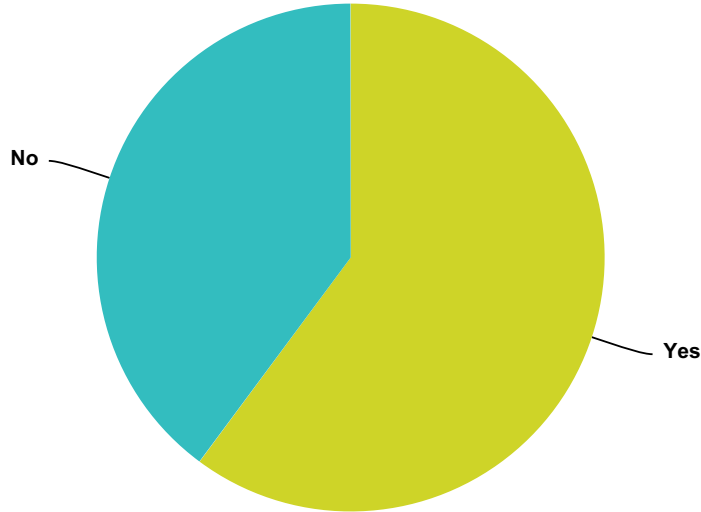

Q26 Did you have a Vision, a Video, or a Picture associated with this telepathic/channeling contact experiences where an ET was not physically seen?

Answered: 1,666 Skipped: 250

Answer Choices	Responses	
Yes	53.24%	887
No	46.76%	779
Total		1,666

Q27 If you experienced a telepathic communication from an ET, did any of this happen to you? Check all that apply?

Answered: 738 Skipped: 1,178

Answer Choices	Responses	
a buzzing sound on your left ear before the message arrived	24.25%	179
a buzzing sound of our right ear before the message arrived	22.36%	165
a buzzing sound in both ears before the message arrived	53.39%	394
Total		738

Q28 Did you ever have any type of contact with an ET where you saw the ET physically here on Earth in a perceived 3-D Physical Reality?

Answered: 1,729 Skipped: 187

Answer Choices	Responses	
Yes	60.15%	1,040
No	39.85%	689
Total		1,729