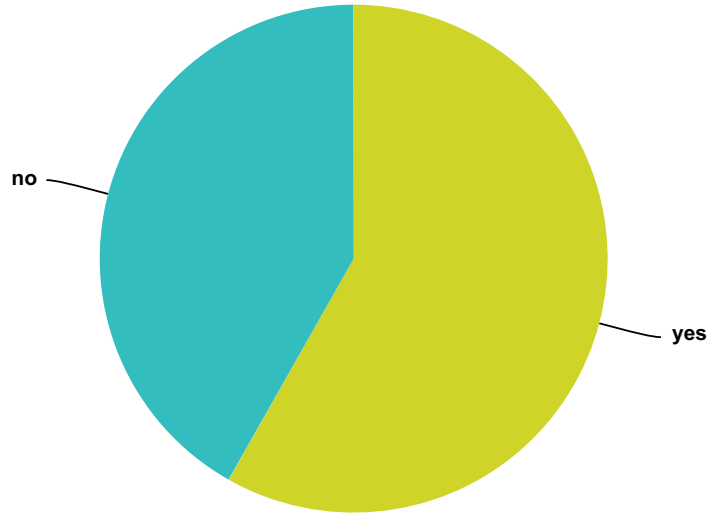

Q149 Were you ever placed in a state of paralysis either before or after seeing an ET?

Answered: 1,275 Skipped: 641

Answer Choices	Responses	
yes	58.20%	742
no	41.80%	533
Total		1,275