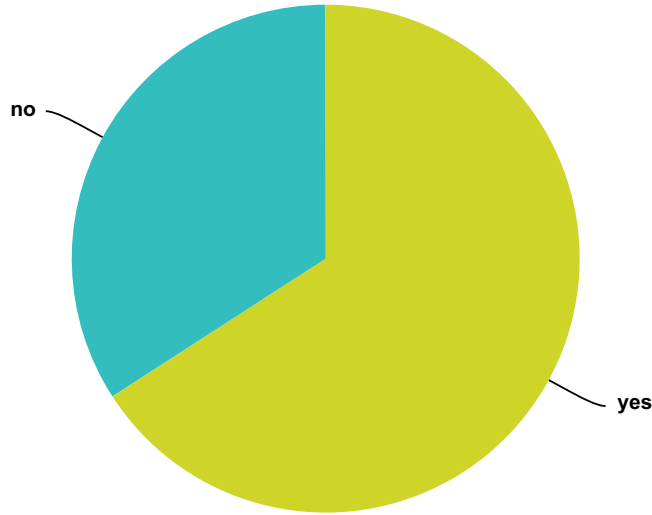

Q100 Have you ever had a "Past Life" memory? For example, memory of your consciousness in a previous life.

Answered: 1,582 Skipped: 334

Answer Choices	Responses	
yes	65.87%	1,042
no	34.13%	540
Total		1,582