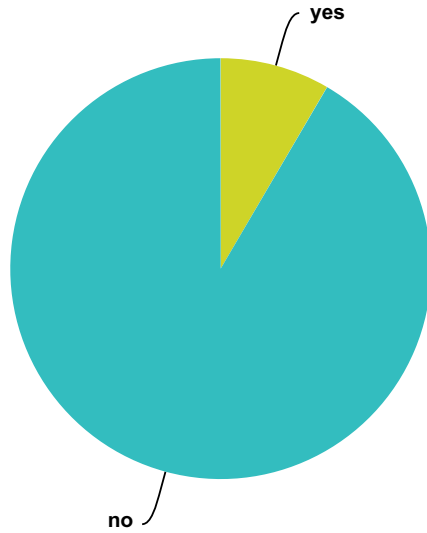

Q192 If your entire family has been targeted for ET contact, did the ETs tell you why your family was targeted?

Answered: 864 Skipped: 1,052

Answer Choices	Responses
yes	8.45% 73
no	91.55% 791
Total	864