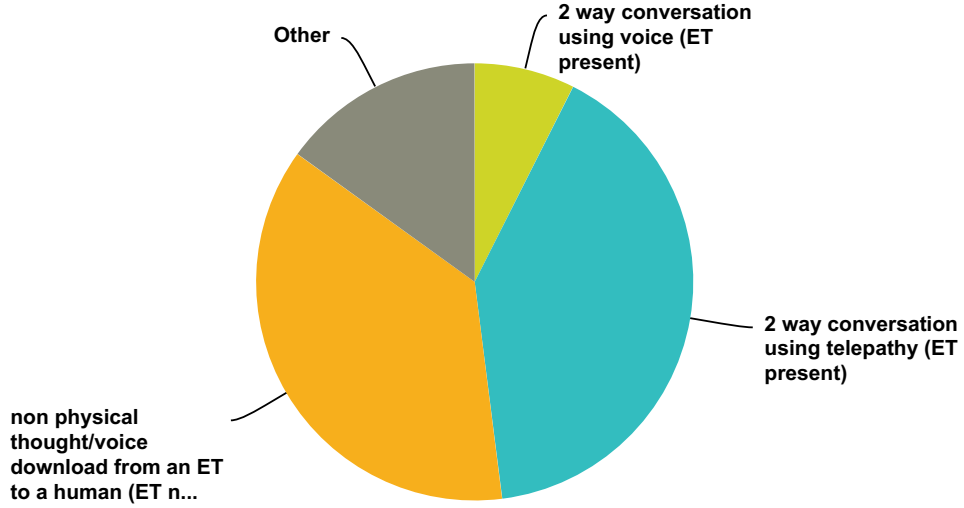

Answer Choices	Responses	
2 way conversation using voice (ET present)	7.44%	89
2 way conversation using telepathy (ET present)	40.55%	485
non physical thought/voice download from an ET to a human (ET not present)	36.96%	442
Other	15.05%	180
Total		1,196