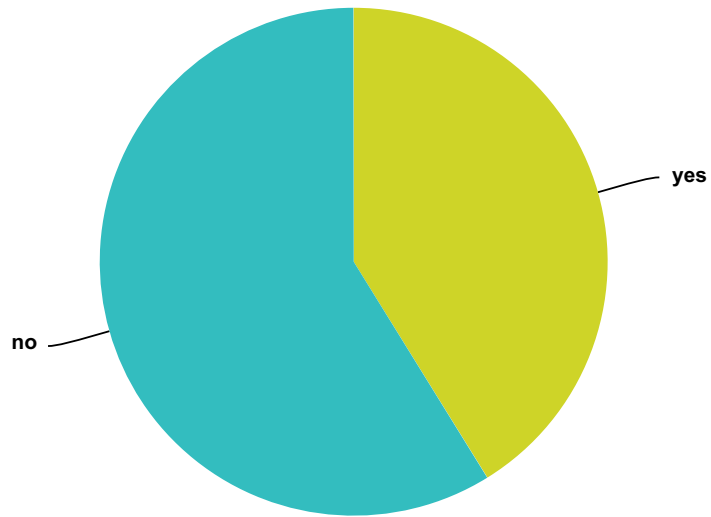

Answered: 1,253 Skipped: 663

Answer Choices	Responses	
yes	41.18%	516
no	58.82%	737
Total		1,253

Q205 Did the ETs give you a message of Love or of Oneness to you?

Answered: 1,295 Skipped: 621

Answer Choices	Responses	
yes	53.98%	699
no	46.02%	596
Total		1,295