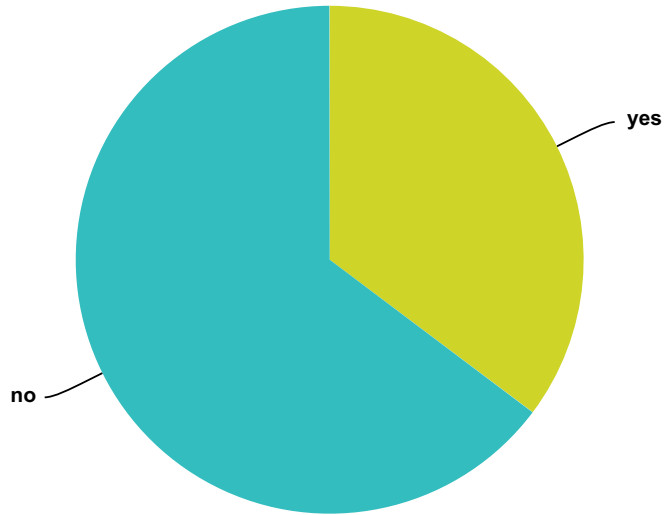

Q145 Did you see the ET float through the air?

Answered: 1,066 Skipped: 850

Answer Choices	Responses	
yes	35.27%	376
no	64.73%	690
Total		1,066