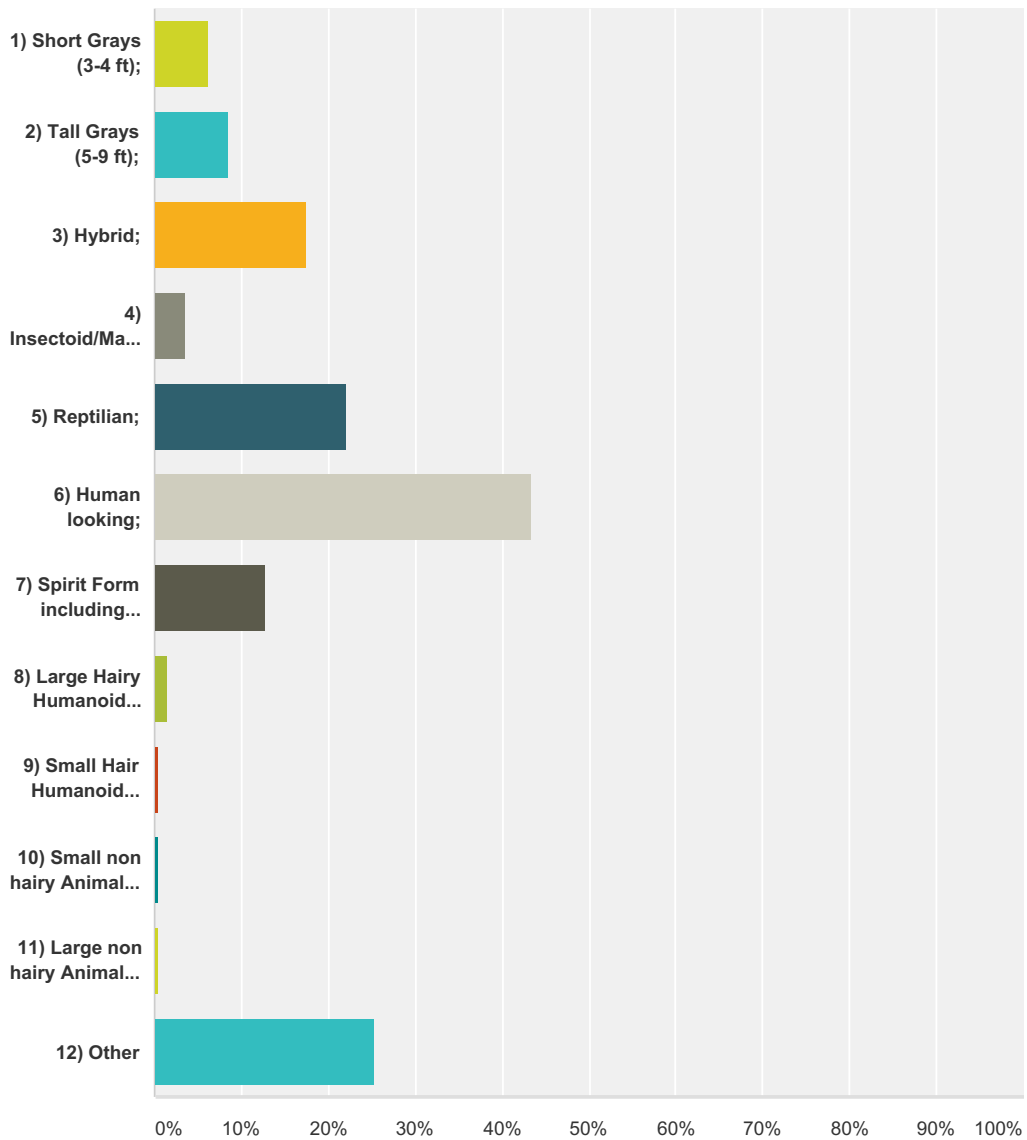

Q257 If there was sex with an ET, please identify the type of ET you had sex with?

Answered: 258 Skipped: 1,658

Answer Choices	Responses	Count
1) Short Grays (3-4 ft);	6.20%	16
2) Tall Grays (5-9 ft);	8.53%	22
3) Hybrid;	17.44%	45
4) Insectoid/Mantid/Praying Mantis type;	3.49%	9
5) Reptilian;	22.09%	57
6) Human looking;	43.41%	112
7) Spirit Form including Ghost-like;	12.79%	33