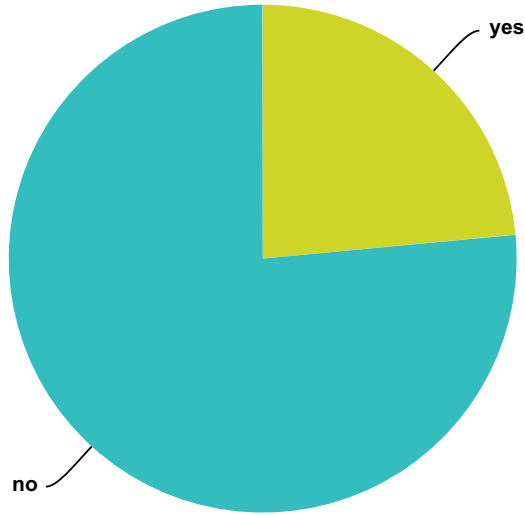

Q94 Have you ever undertaken Remote Viewing (via formal remote viewing procedures).

Answered: 1,561 Skipped: 355

Answer Choices	Responses	
yes	23.51%	367
no	76.49%	1,194
Total		1,561