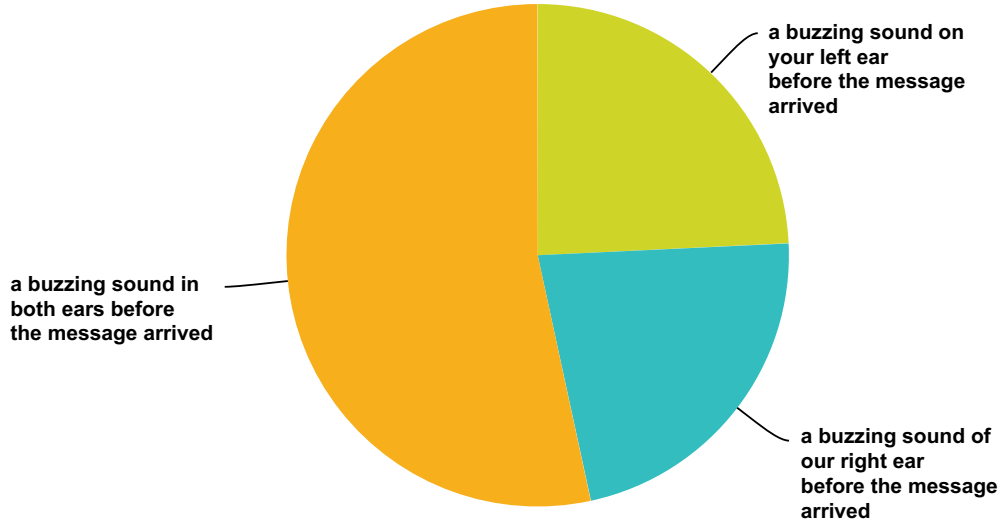

Q26 Did you have a Vision, a Video, or a Picture associated with this telepathic/channeling contact experiences where an ET was not physically seen?

Answered: 1,666 Skipped: 250

Answer Choices	Responses	
Yes	53.24%	887
No	46.76%	779
Total		1,666

Q27 If you experienced a telepathic communication from an ET, did any of this happen to you? Check all that apply?

Answered: 738 Skipped: 1,178

Answer Choices	Responses	
a buzzing sound on your left ear before the message arrived	24.25%	179
a buzzing sound of our right ear before the message arrived	22.36%	165
a buzzing sound in both ears before the message arrived	53.39%	394
Total		738