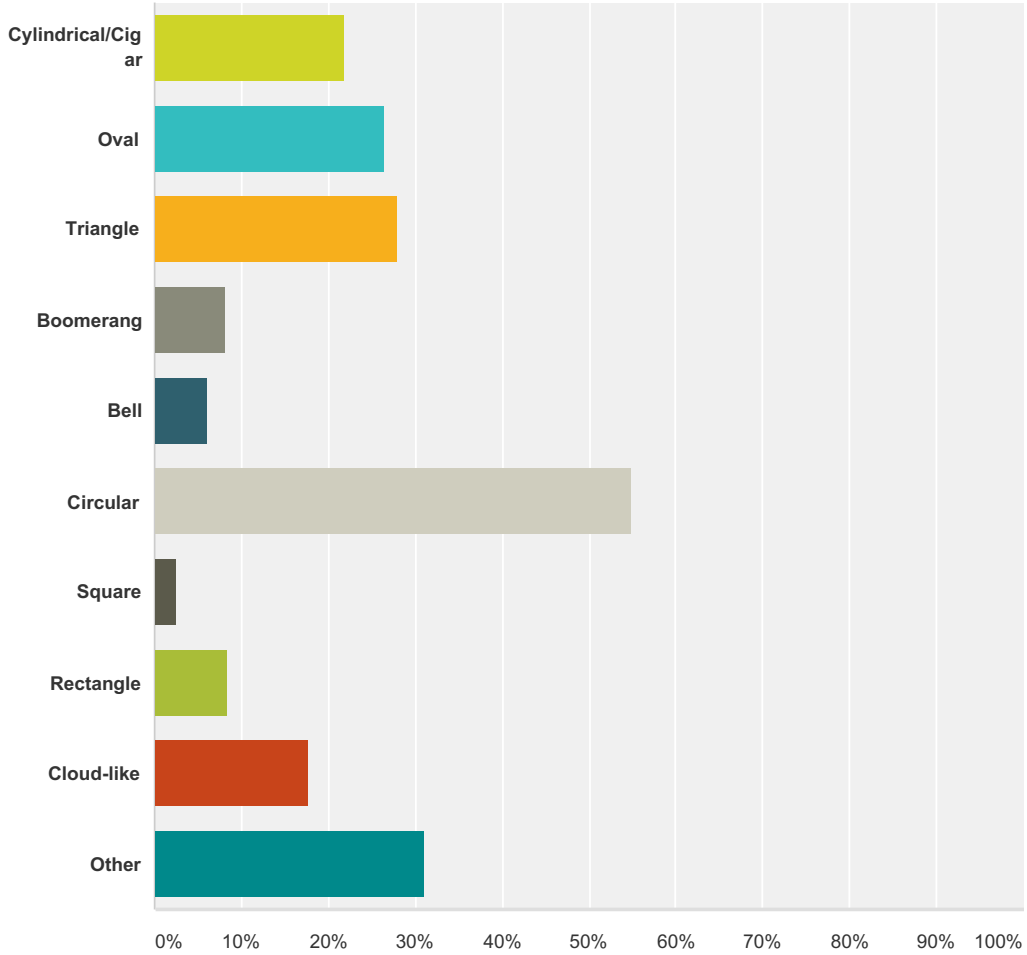

Q51 What was the shape of the UFO crafts you have seen? If more than one chose each applicable box.

Answered: 1,259 Skipped: 657

Answer Choices	Responses
Cylindrical/Cigar	21.92% 276
Oval	26.45% 333
Triangle	28.04% 353
Boomerang	8.18% 103
Bell	5.96% 75
Circular	54.88% 691
Square	2.54% 32
Rectangle	8.34% 105
Cloud-like	17.71% 223
Other	31.06% 391