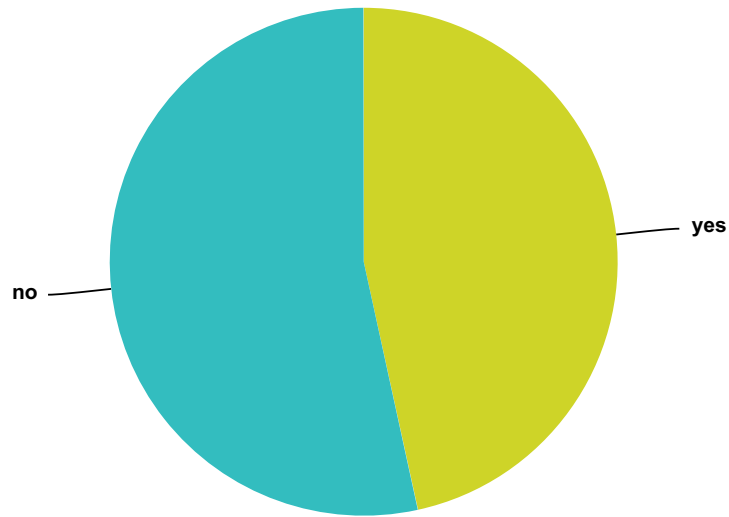

Q234 If you call an ET, do you believe that they may appear to you?

Answered: 1,245 Skipped: 671

Answer Choices	Responses	
yes	46.59%	580
no	53.41%	665
Total		1,245