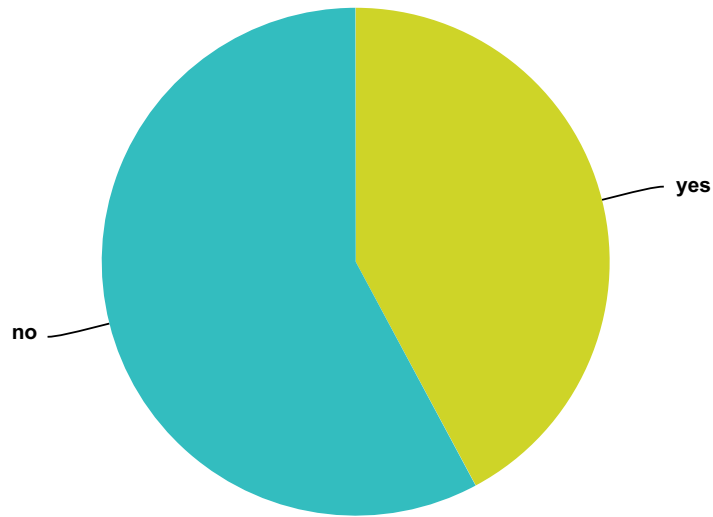

Q96 Have you ever traveled to a "Matrix" like type of reality while doing Meditation?

Answered: 1,456 Skipped: 460

Answer Choices	Responses	
yes	42.17%	614
no	57.83%	842
Total		1,456