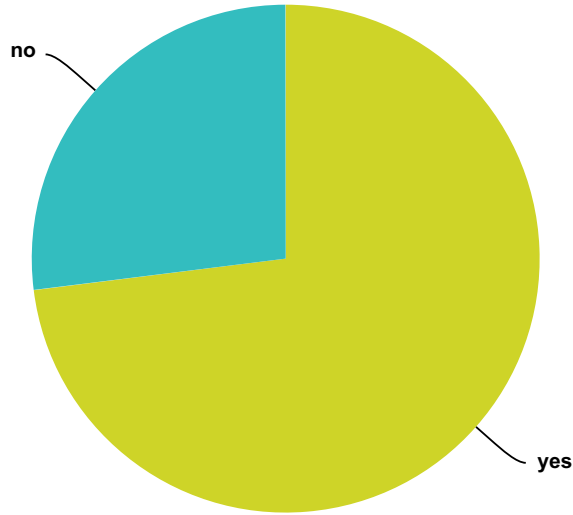

Q123 Do you frequently know when someone is about to telephone you that can not easily be explained?

Answered: 1,595 Skipped: 321

Answer Choices	Responses	
yes	73.04%	1,165
no	26.96%	430
Total		1,595