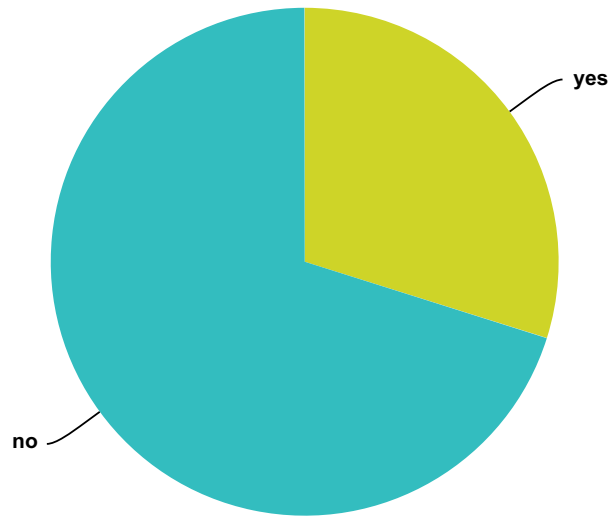

Q101 Have you ever channeled a non human intelligent being?

Answered: 1,553 Skipped: 363

Answer Choices	Responses	
yes	29.88%	464
no	70.12%	1,089
Total		1,553