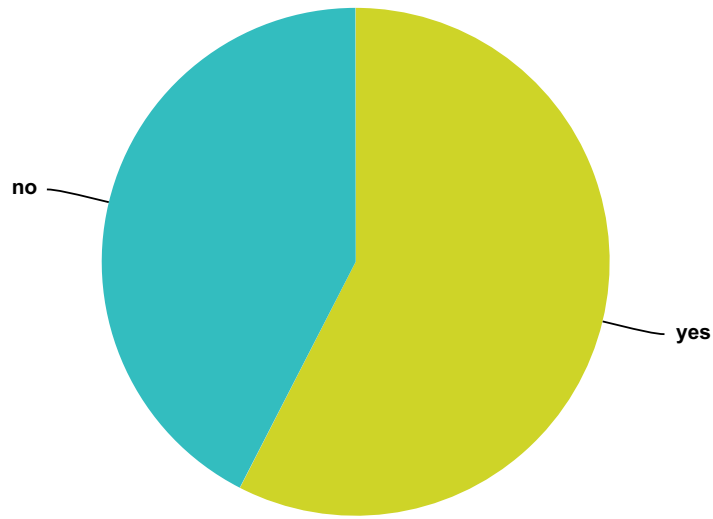

Q151 Did an ET every physically touch you?

Answered: 1,333 Skipped: 583

Answer Choices	Responses	
yes	57.54%	767
no	42.46%	566
Total		1,333