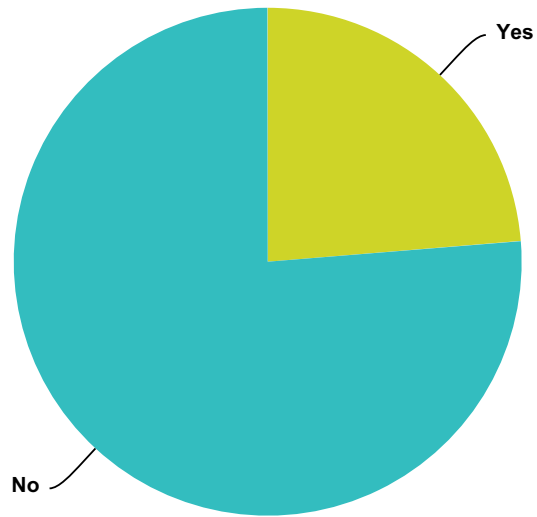

Q49 Do you know how the UFO craft is operated, how it is steered, how it moves?

Answered: 1,362 Skipped: 554

Answer Choices	Responses	
Yes	23.72%	323
No	76.28%	1,039
Total		1,362