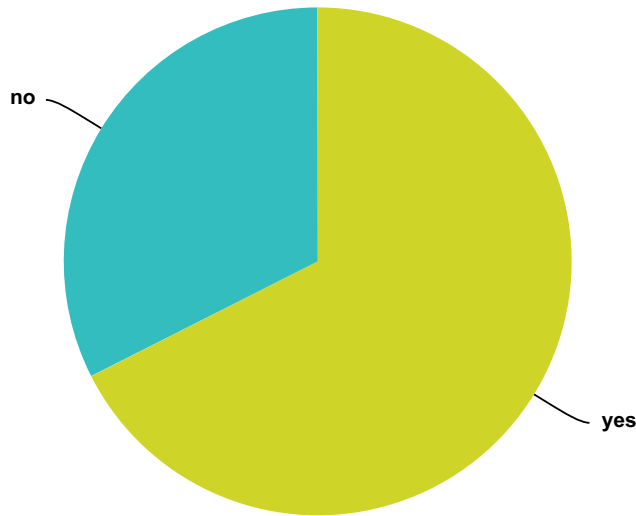

Q164 Do you believe that you have had ET Contact (visually, telepathic, voice, etc) but also believe that you have had no conscious recollection of ever being abducted, which is defined as "taken against your will" to another location?

Answered: 1,445 Skipped: 471

Answer Choices	Responses	
yes	67.54%	976
no	32.46%	469
Total		1,445