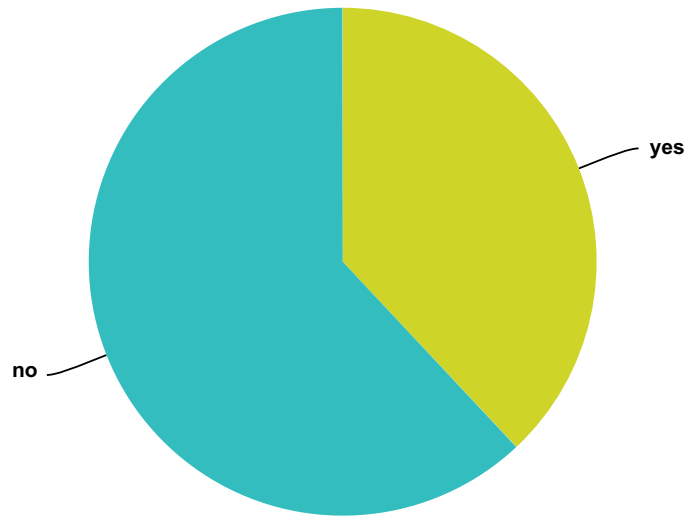

Q133 Do you know why the ETs are visiting you?

Answered: 1,499 Skipped: 417

Answer Choices	Responses	
yes	38.03%	570
no	61.97%	929
Total		1,499