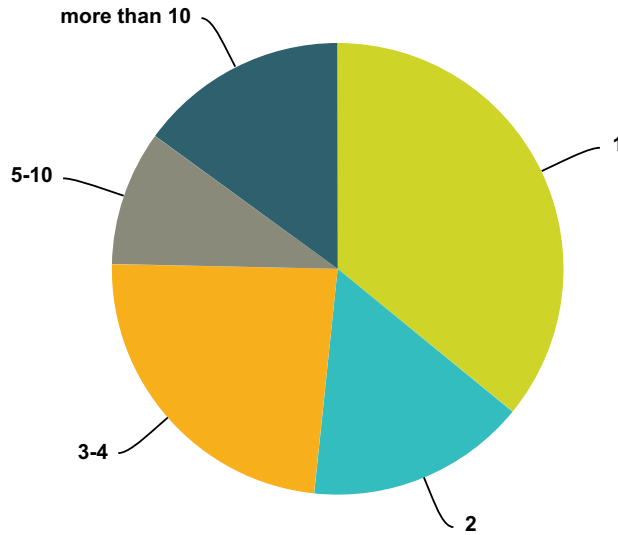

Q32 If you had witnesses on more than one occasion, how many total different witnesses, from all of your PHYSICAL encounters with these ETs, were with you from all of these encounters.

Answered: 507 Skipped: 1,409

Answer Choices	Responses	
1	35.90%	182
2	15.78%	80
3-4	23.67%	120
5-10	9.66%	49
more than 10	14.99%	76
Total		507