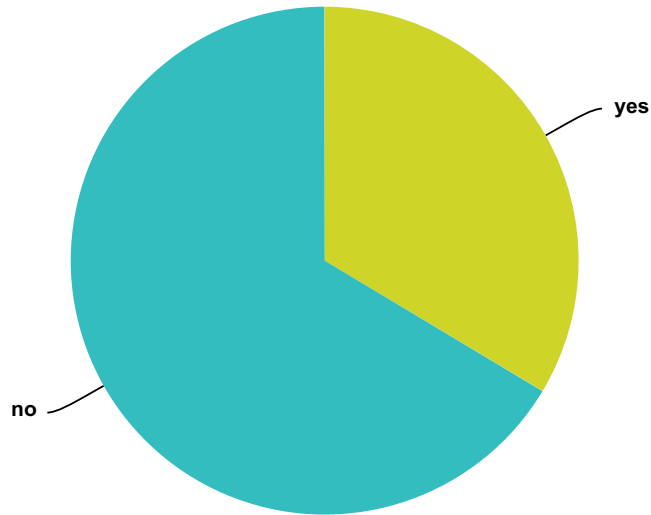

Q212 Did the ETs tell you about a future natural catastrophe or depopulation of humanity?

Answered: 1,277 Skipped: 639

Answer Choices	Responses	
yes	33.59%	429
no	66.41%	848
Total		1,277