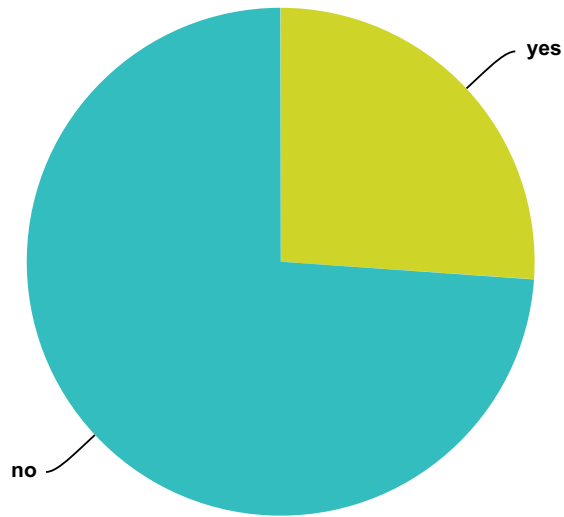

Q104 Have you seen what can be described as an Elf or a Fairy?

Answered: 1,574 Skipped: 342

Answer Choices	Responses	
yes	26.11%	411
no	73.89%	1,163
Total		1,574