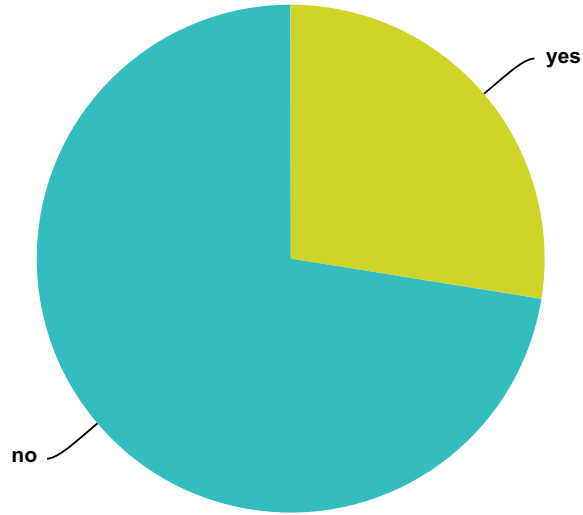

Q190 Was any of this ET communication concerning life after physical death (Heaven or a perceived Spirit World)?

Answered: 1,206 Skipped: 710

Answer Choices	Responses	
yes	27.53%	332
no	72.47%	874
Total		1,206