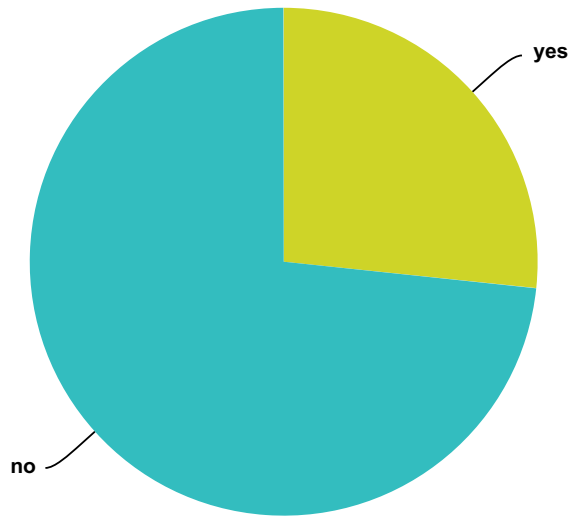

Q225 Did the ETs tell you that you have some type of a agreement with them?

Answered: 1,267 Skipped: 649

Answer Choices	Responses	
yes	26.68%	338
no	73.32%	929
Total		1,267