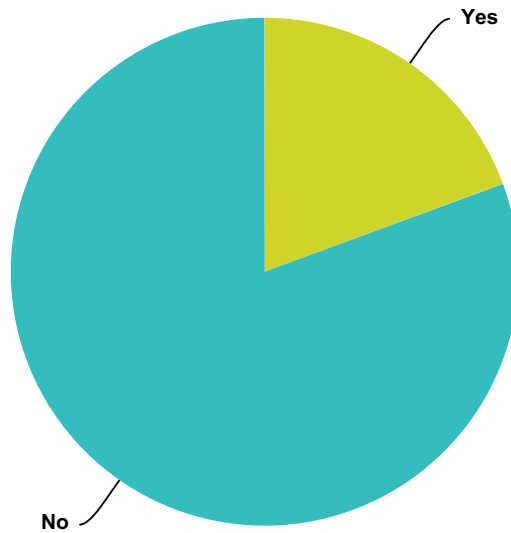

Q54 Were you taken on a tour of the UFO craft by an ET?

Answered: 1,182 Skipped: 734

Answer Choices	Responses	
Yes	19.37%	229
No	80.63%	953
Total		1,182

Q55 How many total times do you believe you have been on a UFO craft?