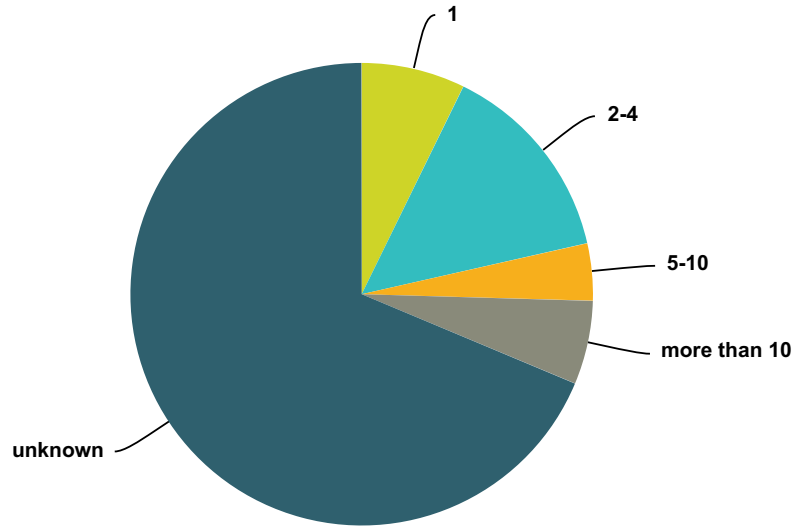

Q16 If applicable, approximately how many ET Contact experiences have been experienced by your spouse?

Answered: 1,144 Skipped: 772

Answer Choices	Responses	
1	12.24%	140
2-4	15.12%	173
5-10	4.55%	52
more than 10	6.47%	74
unknown	61.63%	705
Total		1,144

Q17 If applicable, approximately how many ET Contact experiences have been experienced by your children?

Answered: 1,076 Skipped: 840

Answer Choices	Responses	
1	7.25%	78
2-4	14.22%	153
5-10	4.00%	43
more than 10	5.86%	63
unknown	68.68%	739
Total		1,076