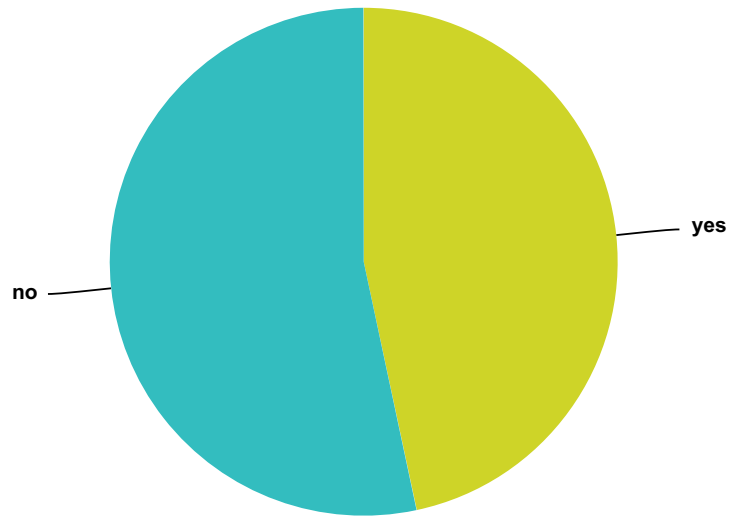

Q220 Do you believe that you are an Indigo or Star Child?

Answered: 1,333 Skipped: 583

Answer Choices	Responses	
yes	46.66%	622
no	53.34%	711
Total		1,333