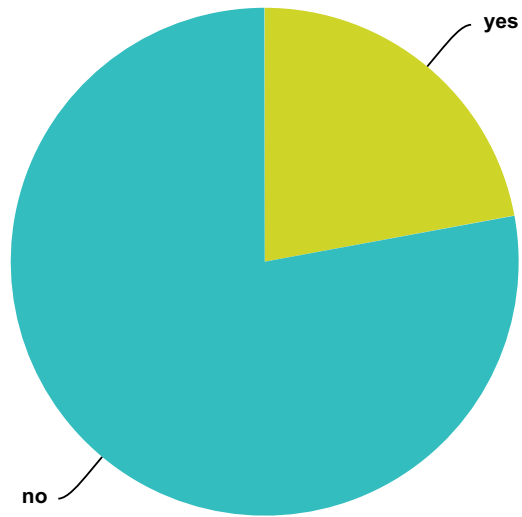

Q89 Were you brought to an ET Council Meeting?

Answered: 1,063 Skipped: 853

Answer Choices	Responses	
yes	22.11%	235
no	77.89%	828
Total		1,063

Q90 In this "Matrix" reality, did you perceive that Time did not exist?