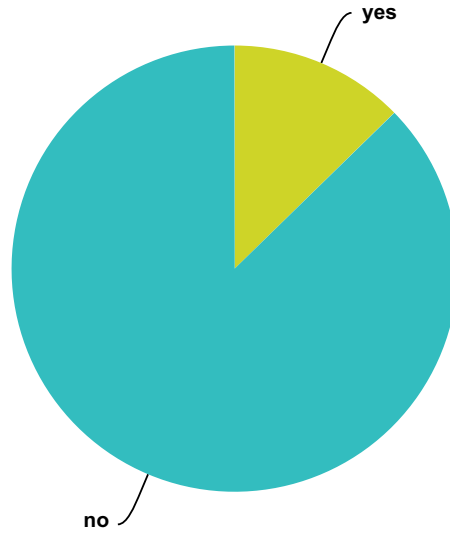

Q176 Do you recall ever having what is commonly called "Military Abduction", or MILAB, where human's abducted you?

Answered: 1,363 Skipped: 553

Answer Choices	Responses	
yes	12.69%	173
no	87.31%	1,190
Total		1,363