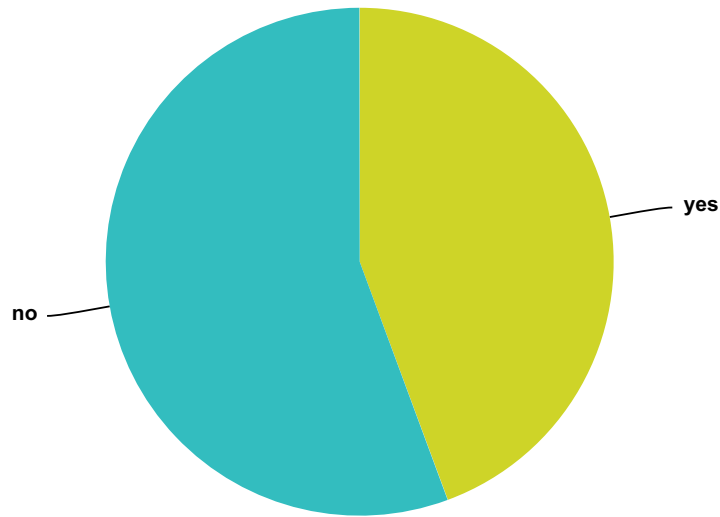

Q167 Have any of these ETs been playful with you?

Answered: 1,280 Skipped: 636

Answer Choices	Responses	
yes	44.38%	568
no	55.63%	712
Total		1,280