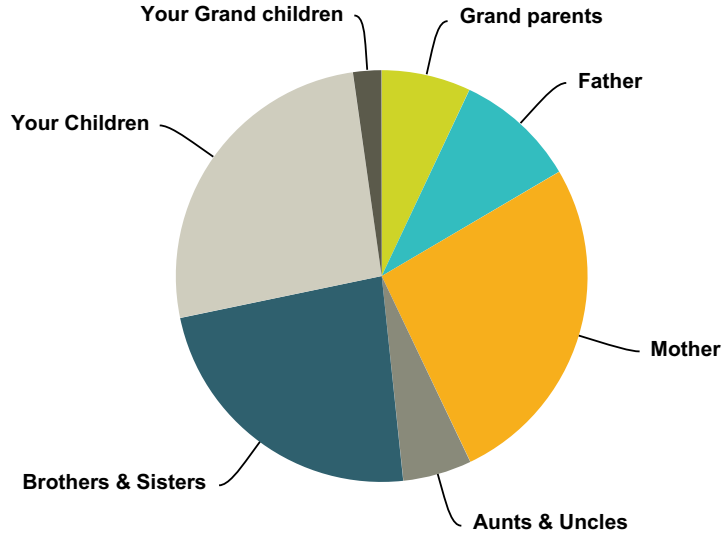

Q5 If you answered Yes to Question # 3 (Paranormal Experiences), check all that apply:

Answered: 1,384 Skipped: 532

Answer Choices	Responses
Grand parents	7.01% 97
Father	9.54% 132
Mother	26.37% 365
Aunts & Uncles	5.42% 75
Brothers & Sisters	23.41% 324
Your Children	26.01% 360
Your Grand children	2.24% 31
Total	1,384