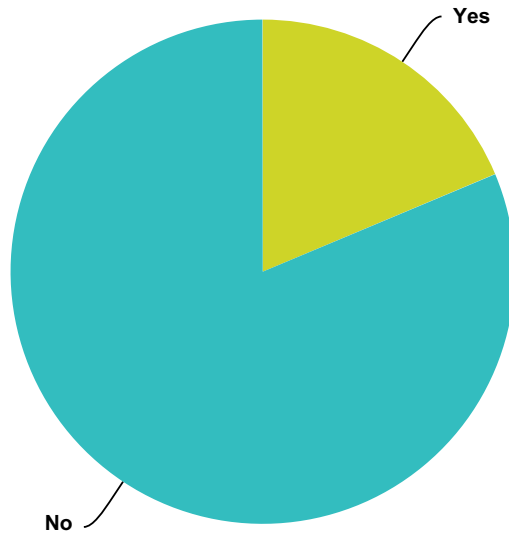

Q48 Do you know what powers the UFO craft and what type of energy is used?

Answered: 1,381 Skipped: 535

Answer Choices	Responses	
Yes	18.68%	258
No	81.32%	1,123
Total		1,381