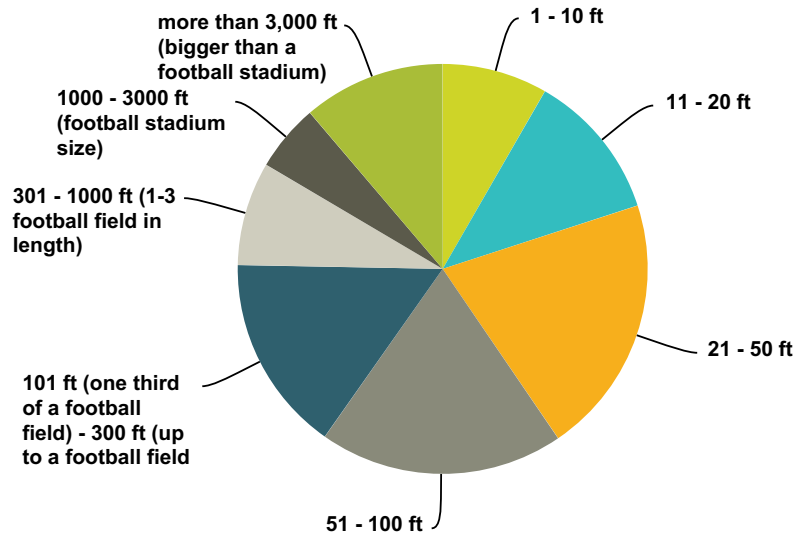

Q50 Do you know the approximate dimensions of the craft? Please choose best answer of the WIDTH/LENGTH/DIAMETER of the craft.

Answered: 830 Skipped: 1,086

Answer Choices	Responses
1 - 10 ft	8.31% 69
11 - 20 ft	11.69% 97
21 - 50 ft	20.48% 170
51 - 100 ft	19.28% 160
101 ft (one third of a football field) - 300 ft (up to a football field)	15.54% 129
301 - 1000 ft (1-3 football field in length)	8.19% 68
1000 - 3000 ft (football stadium size)	5.30% 44
more than 3,000 ft (bigger than a football stadium)	11.20% 93
Total	830