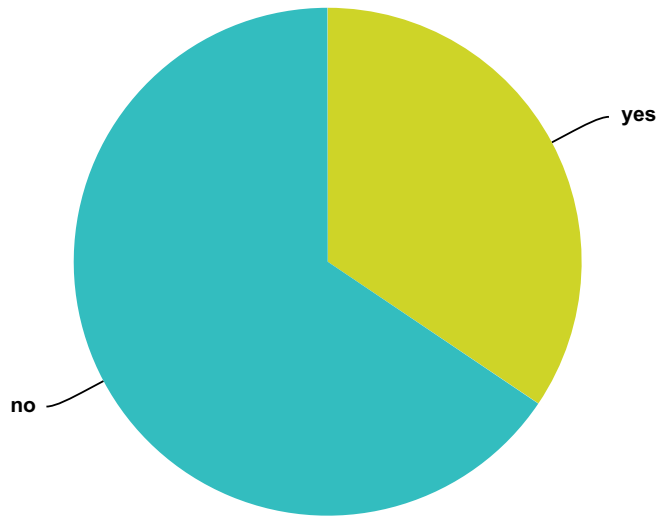

Q250 Can you consciously recall lying on a table or bed and being examined by an ET?

Answered: 1,304 Skipped: 612

Answer Choices	Responses	
yes	34.43%	449
no	65.57%	855
Total		1,304