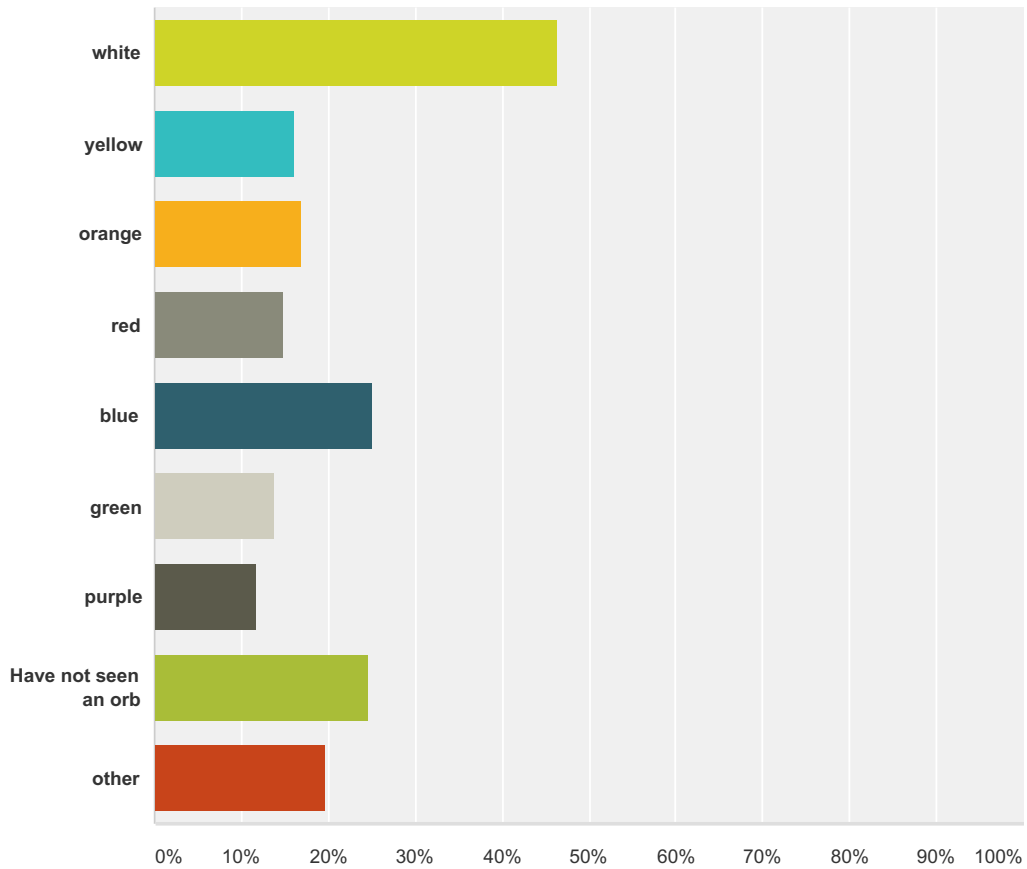

Q117 If you have seen these Small Orbs, what was the color of this Orb? Check all that apply:

Answered: 1,468 Skipped: 448

Answer Choices	Responses	Count
white	46.32%	680
yellow	16.14%	237
orange	16.83%	247
red	14.92%	219
blue	25.00%	367
green	13.69%	201
purple	11.65%	171
Have not seen an orb	24.59%	361
other	19.55%	287
Total Respondents: 1,468