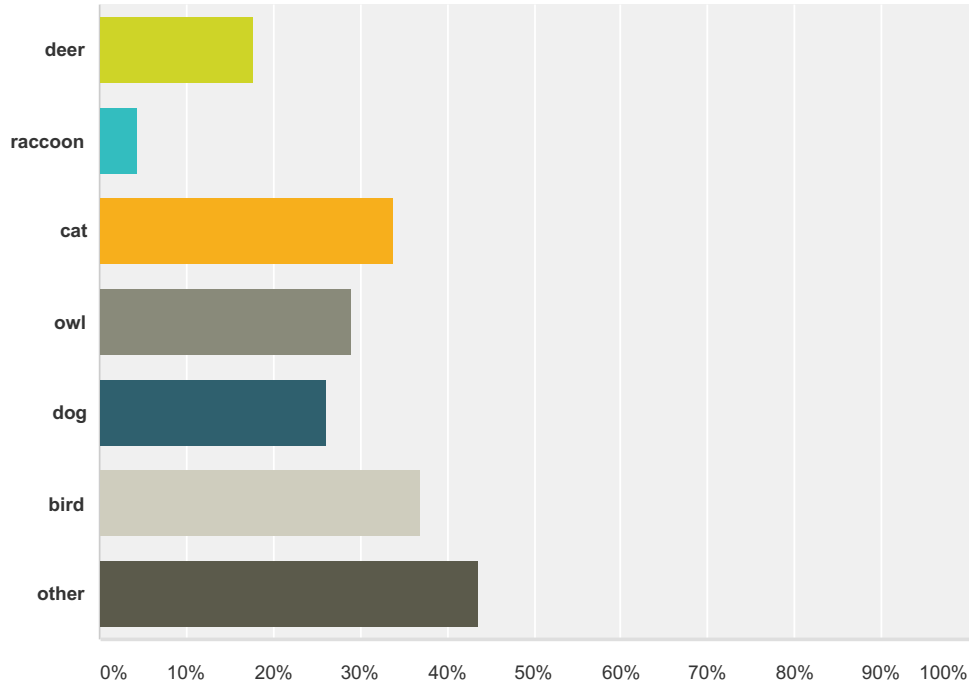

Answer Choices	Responses	
yes	13.27%	212
no	86.73%	1,385
Total		1,597

Q115 Have you ever had an unusual or mystical experience involving any animal and if so what was the animal?

Answered: 1,051 Skipped: 865