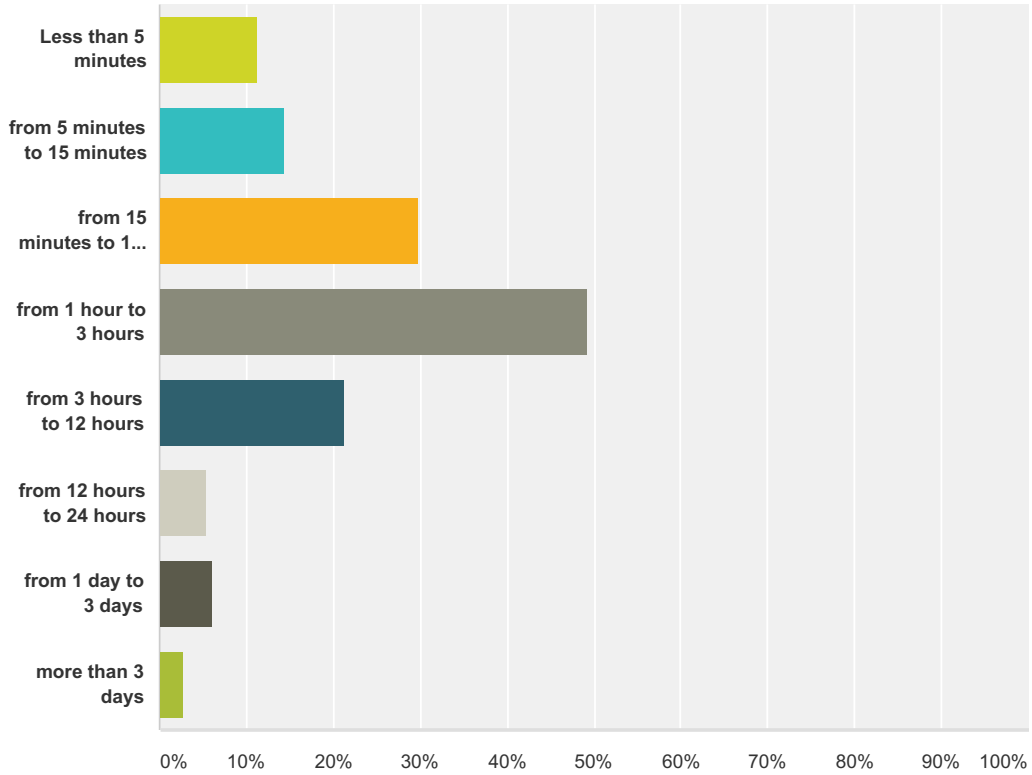

Q62 If you experienced any "missing time" in your experience, do you know how much time was missing? If more than one experience, select all that apply.

Answered: 804 Skipped: 1,112

Answer Choices	Responses	Count
Less than 5 minutes	11.19%	90
from 5 minutes to 15 minutes	14.43%	116
from 15 minutes to 1 hour	29.85%	240
from 1 hour to 3 hours	49.25%	396
from 3 hours to 12 hours	21.27%	171
from 12 hours to 24 hours	5.35%	43
from 1 day to 3 days	6.09%	49
more than 3 days	2.74%	22
Total Respondents: 804