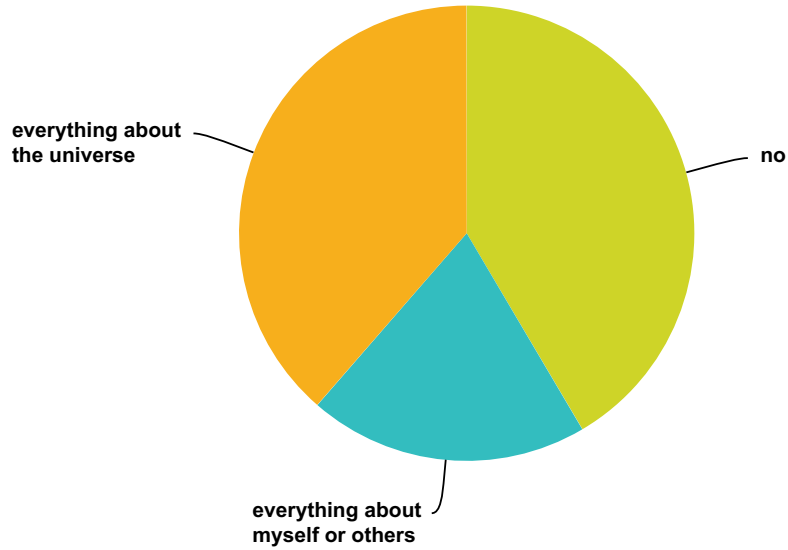

Q84 While in this "Matrix" type of reality, did you suddenly seem to understand everything?

Answered: 855 Skipped: 1,061

Answer Choices	Responses	
no	41.52%	355
everything about myself or others	19.88%	170
everything about the universe	38.60%	330
Total		855