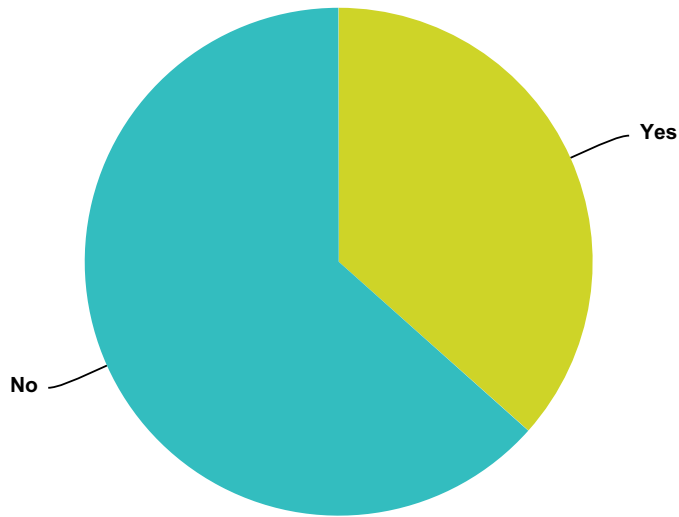

Q63 Do you believe you were ever on another planet?

Answered: 1,473 Skipped: 443

Answer Choices	Responses	
Yes	36.59%	539
No	63.41%	934
Total		1,473