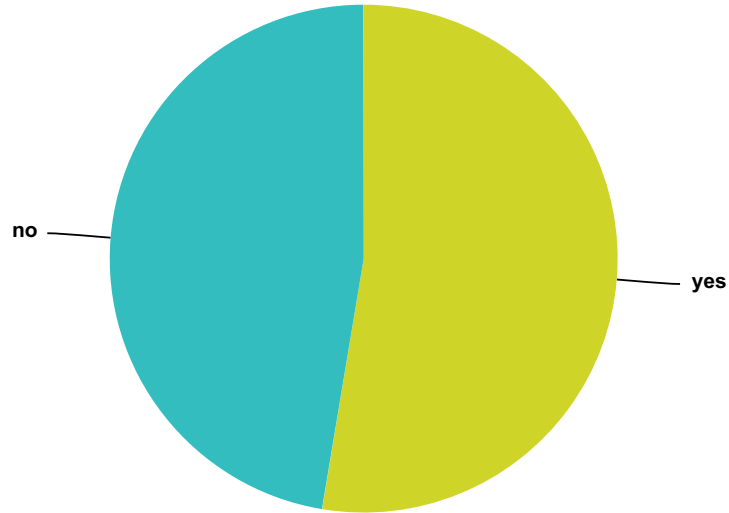

Q249 Have you woken up to see puncture wounds, scoop marks on your skin that you do not recall how you received them?

Answered: 1,220 Skipped: 696

Answer Choices	Responses	
yes	52.62%	642
no	47.38%	578
Total		1,220