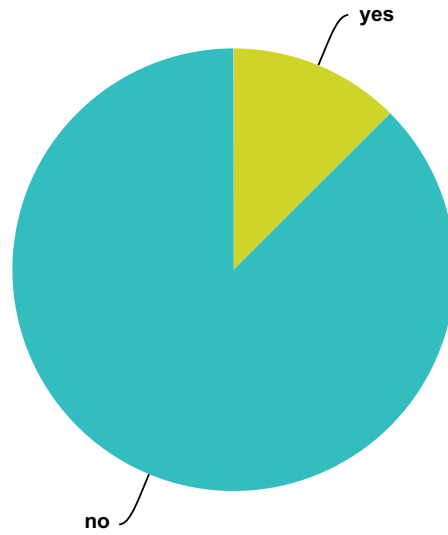

Q252 Do you know for a fact that a fetus has been taken from you?

Answered: 1,072 Skipped: 844

Answer Choices	Responses
yes	12.50% 134
no	87.50% 938
Total	1,072