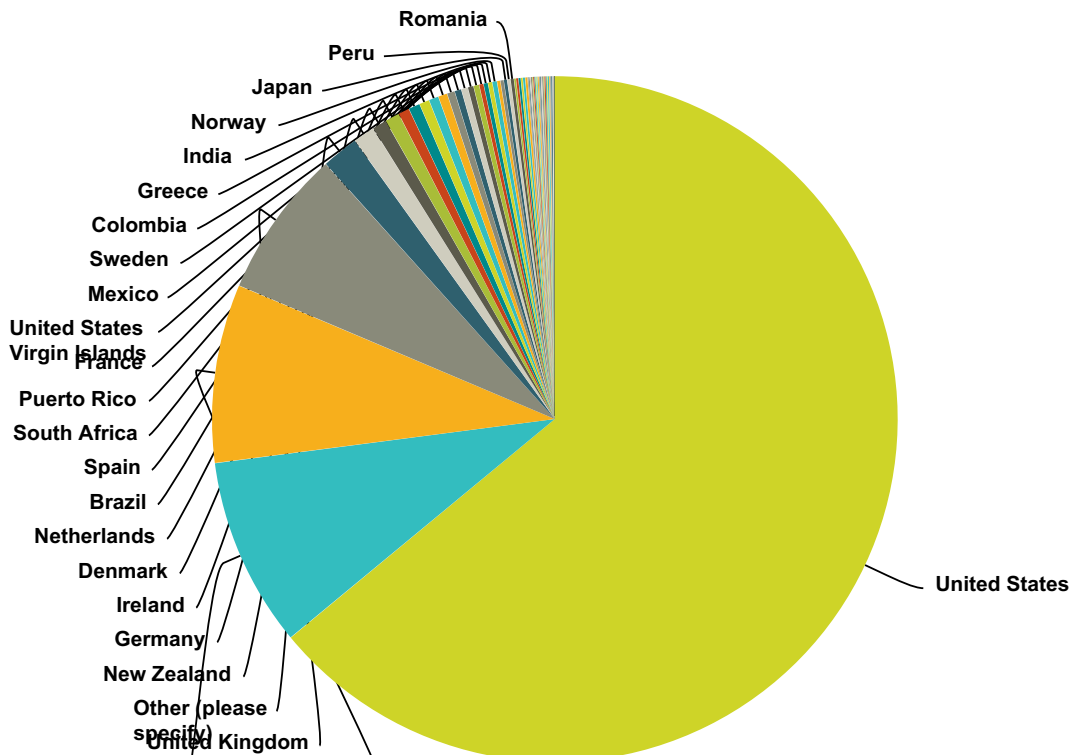

Q1 In what country do you reside?

Answered: 1,889 Skipped: 27

English Phase 2 Survey

Canada /

Australia \

English Phase 2 Survey

Answer Choices	Responses	
United States	64.00%	1,209
Canada	8.95%	169
Australia	8.42%	159
United Kingdom	6.99%	132
Other (please specify)	1.75%	33
New Zealand	1.01%	19
Germany	0.69%	13
Ireland	0.69%	13
Denmark	0.53%	10
Netherlands	0.53%	10
Brazil	0.48%	9
Spain	0.48%	9
South Africa	0.42%	8

English Phase 2 Survey

Puerto Rico	0.37%	7
France	0.32%	6
United States Virgin Islands	0.32%	6
Mexico	0.26%	5
Sweden	0.26%	5
Colombia	0.21%	4
Greece	0.21%	4
India	0.21%	4
Norway	0.21%	4
Cambodia	0.16%	3
Israel	0.16%	3
Japan	0.16%	3
Peru	0.16%	3
Romania	0.16%	3
Austria	0.11%	2
Croatia	0.11%	2
Guam	0.11%	2
Hong Kong	0.11%	2
Italy	0.11%	2
Malta	0.11%	2
Afghanistan	0.05%	1
Argentina	0.05%	1
Belgium	0.05%	1
Bolivia	0.05%	1
Brunei	0.05%	1
Chile	0.05%	1
Czech Republic	0.05%	1
Ecuador	0.05%	1
Egypt	0.05%	1
Hungary	0.05%	1
Lithuania	0.05%	1
Macedonia	0.05%	1
Morocco	0.05%	1
Nicaragua	0.05%	1
Nigeria	0.05%	1