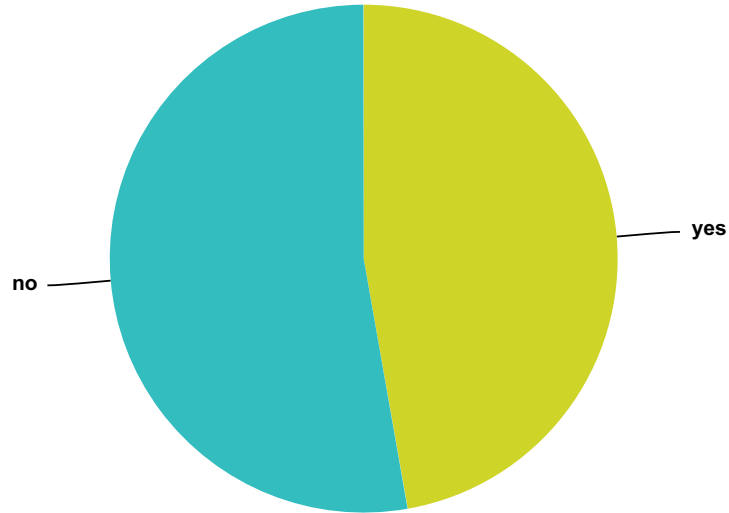

Answered: 1,592 Skipped: 324

Answer Choices	Responses	
yes	47.24%	752
no	52.76%	840
Total		1,592

Q125 Have you ever met a non human intelligent being (an ET) during a hallucinogenic experience?

Answered: 1,520 Skipped: 396