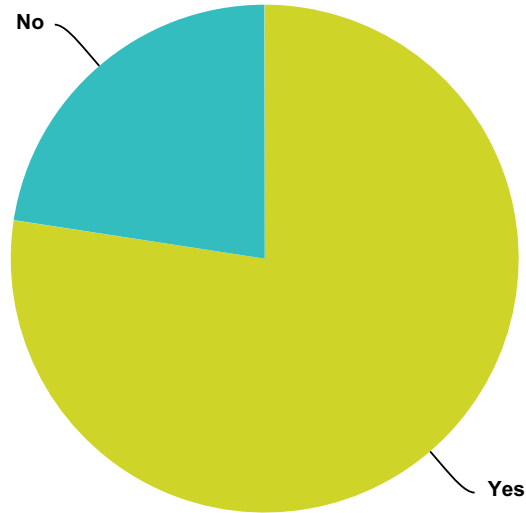

Q21 How many times have you had this type of contact WITHOUT an ET Physically present?

Answered: 1,275 Skipped: 641

Answer Choices	Responses	
1	13.41%	171
2	8.78%	112
3-5	20.00%	255
5-10	12.00%	153
more than 10	45.80%	584
Total		1,275

Q22 Have you ever experienced hearing a voice in your head that seemed like another person was talking to you?

Answered: 1,766 Skipped: 150

Answer Choices	Responses	
Yes	74.29%	1,312
No	25.71%	454
Total		1,766

Q23 Did you experience involve some type of telepathic or thought transference, or direct knowing, being given you by an ET?

Answered: 1,745 Skipped: 171

Answer Choices	Responses	
Yes	77.42%	1,351
No	22.58%	394
Total		1,745