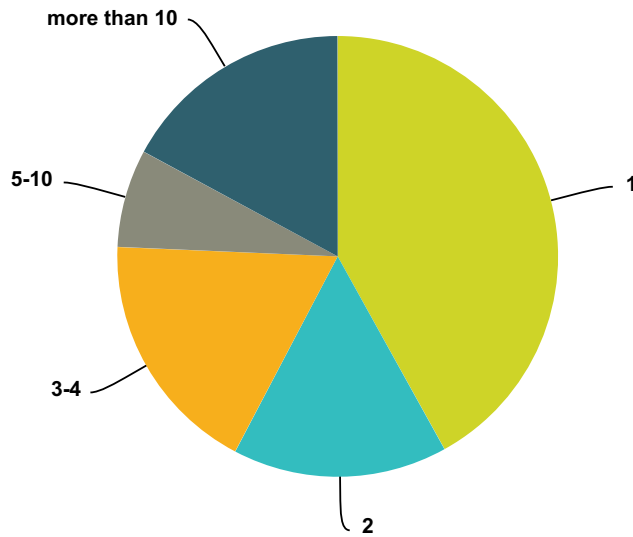

Q38 If you have seen an ET, at what times has this occurred? Please state the number of sightings for each time slot: 6 am to 9 pm.

Answered: 584 Skipped: 1,332

Answer Choices	Responses	
1	41.95%	245
2	15.75%	92
3-4	17.98%	105
5-10	7.19%	42
more than 10	17.12%	100
Total		584