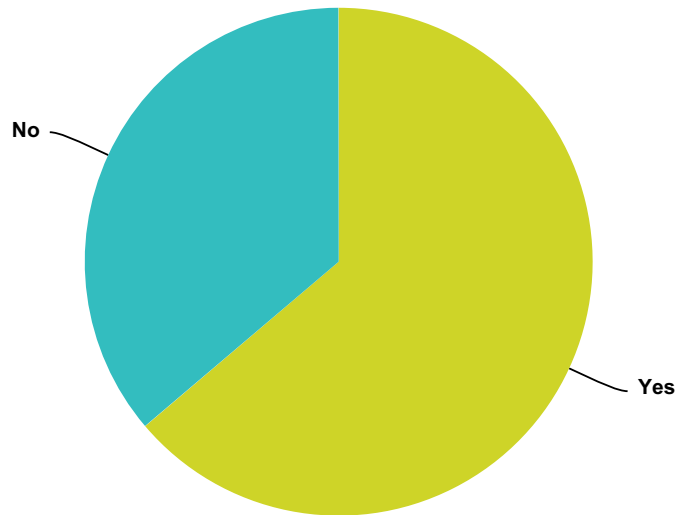

Q41 Was there some kind of craft/ship associated with the ET contact experience?

Answered: 1,555 Skipped: 361

Answer Choices	Responses	
Yes	63.79%	992
No	36.21%	563
Total		1,555