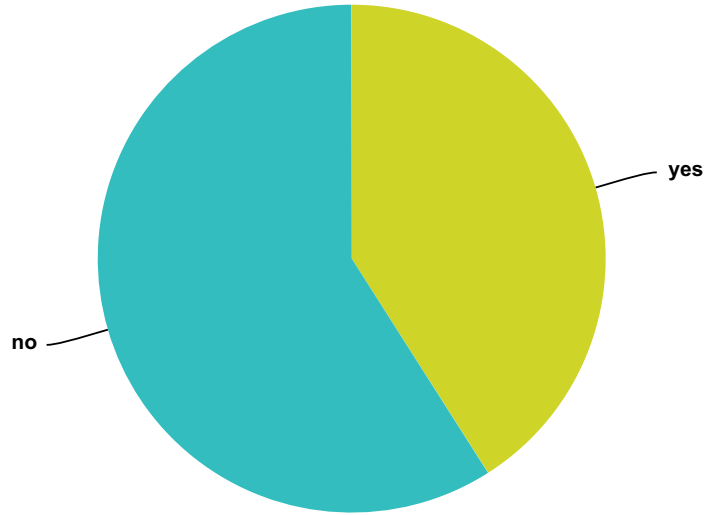

Q181 During this MILAB and if there was an ET present, did this ET use any telepathic communication with you?

Answered: 205 Skipped: 1,711

Answer Choices	Responses	
yes	40.98%	84
no	59.02%	121
Total		205