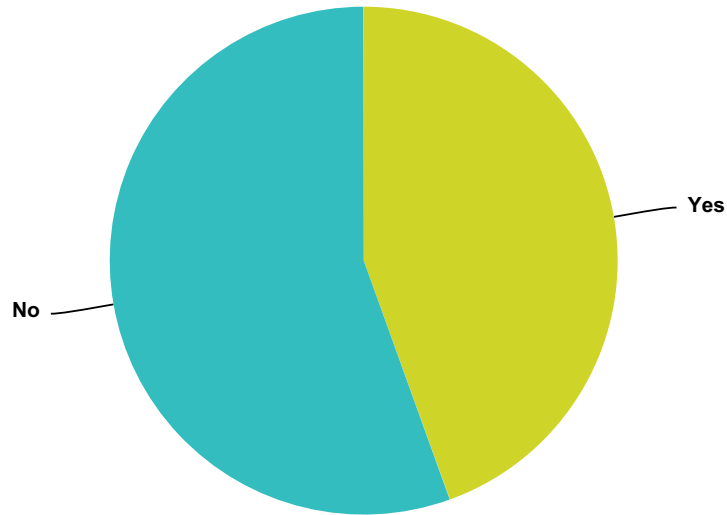

Q58 If you were taken aboard a craft, do you know why they were taking you aboard a craft?

Answered: 953 Skipped: 963

Answer Choices	Responses	
Yes	44.49%	424
No	55.51%	529
Total		953