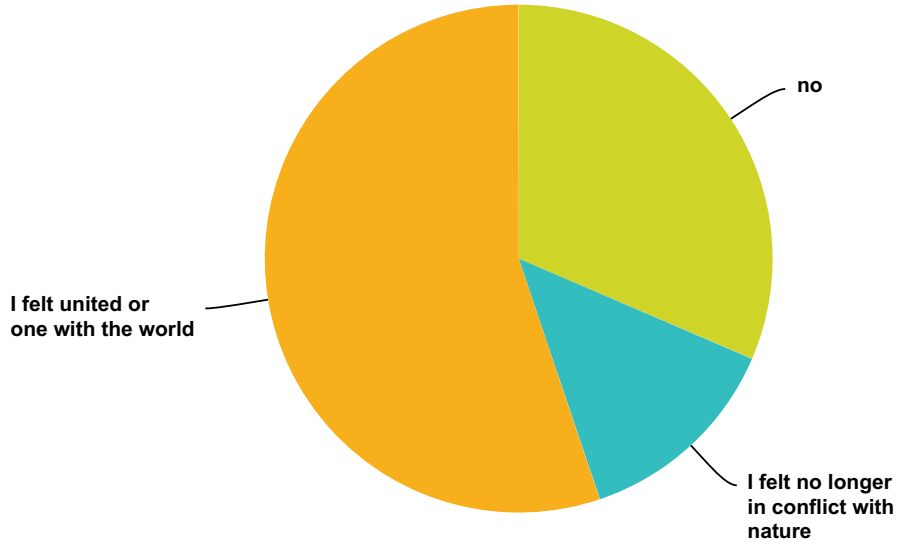

Q83 While in this "Matrix" like type of reality, did you feel a sense of harmony or unity with the universe?

Answered: 852 Skipped: 1,064

Answer Choices	Responses	
no	31.46%	268
I felt no longer in conflict with nature	13.38%	114
I felt united or one with the world	55.16%	470
Total		852