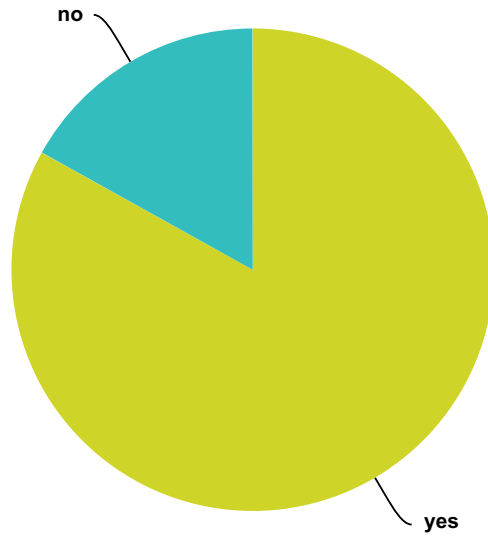

Q237 Can the ETs travel to both the past and also to the future?

Answered: 975 Skipped: 941

Answer Choices	Responses	
yes	83.08%	810
no	16.92%	165
Total		975