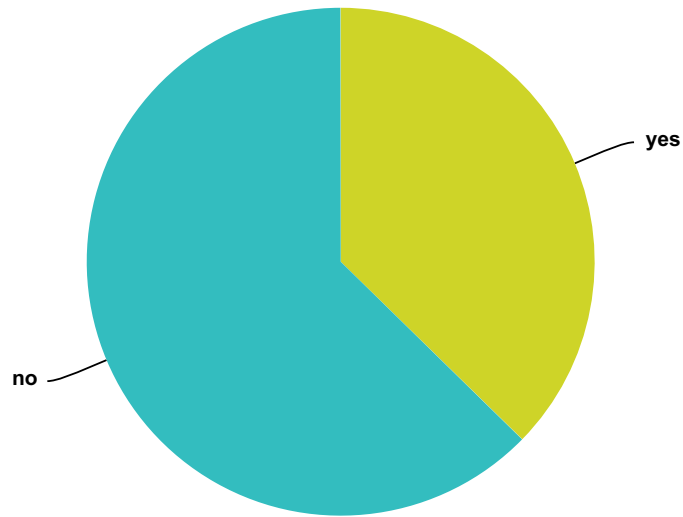

Q97 Have you ever met a non human intelligent being (an ET) during meditation?

Answered: 1,481 Skipped: 435

Answer Choices	Responses	
yes	37.34%	553
no	62.66%	928
Total		1,481