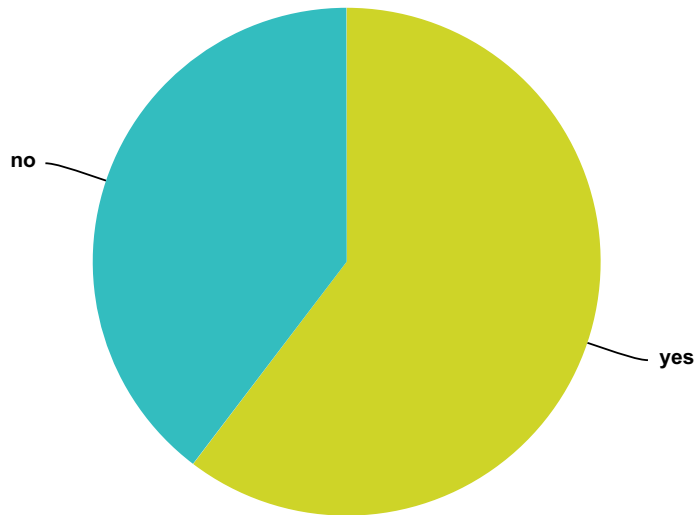

Q120 Have you ever seen unusual lights in your house which should not be there?

Answered: 1,460 Skipped: 456

Answer Choices	Responses	
yes	60.34%	881
no	39.66%	579
Total		1,460