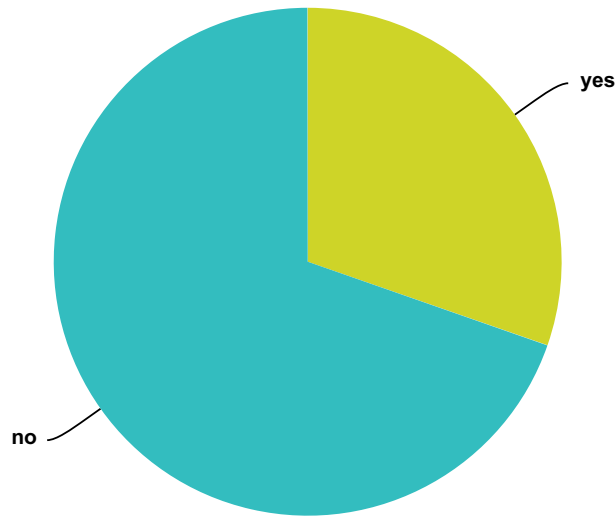

Q228 Did the ETs ever tell you about the concept of "Time"?

Answered: 1,298 Skipped: 618

Answer Choices	Responses	
yes	30.35%	394
no	69.65%	904
Total		1,298