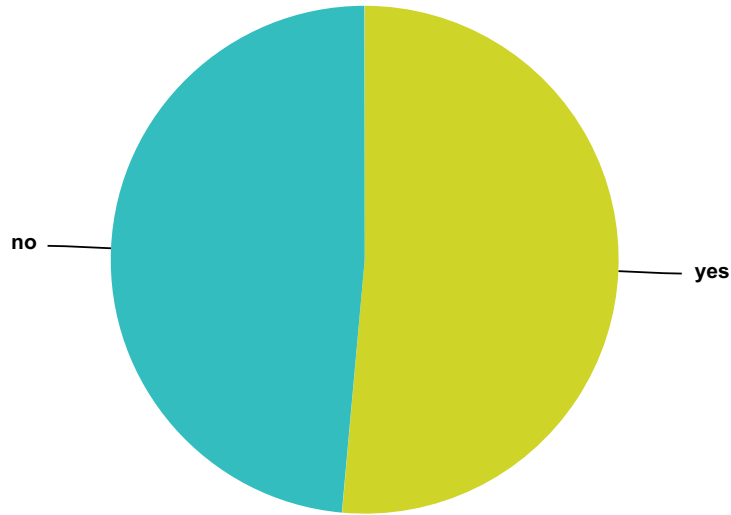

Q150 Did you ever wake up and see an ET in your bedroom?

Answered: 1,396 Skipped: 520

Answer Choices	Responses	
yes	51.43%	718
no	48.57%	678
Total		1,396