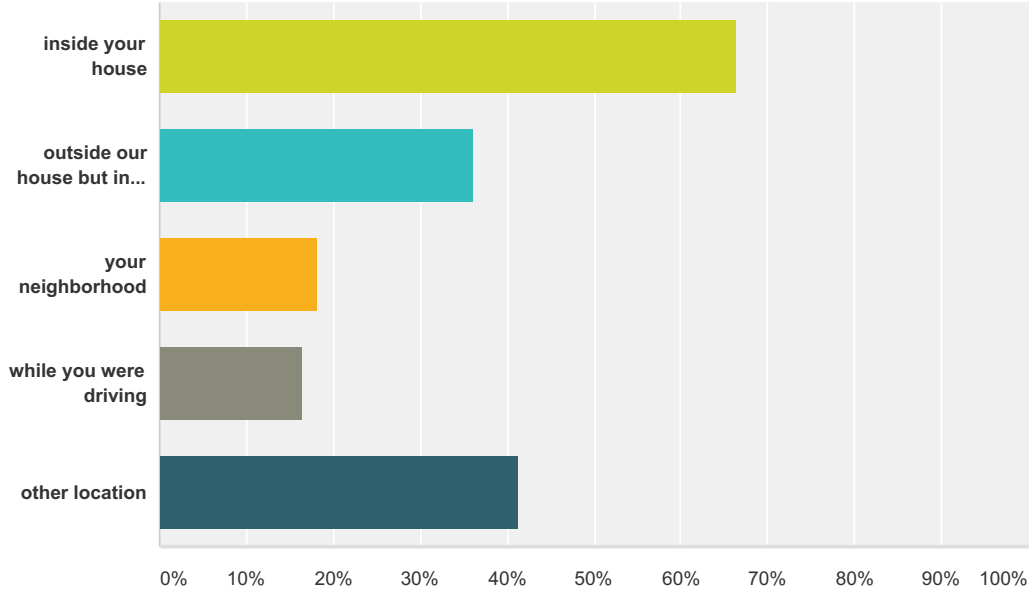

Q116 Have you ever seen SMALL (Less than 1 foot in diameter) colored orbs and if so where did they appear?

Answered: 1,074 Skipped: 842

Answer Choices	Responses	Count
inside your house	66.48%	714
outside our house but in your property	36.03%	387
your neighborhood	18.16%	195
while you were driving	16.57%	178
other location	41.25%	443
Total Respondents: 1,074