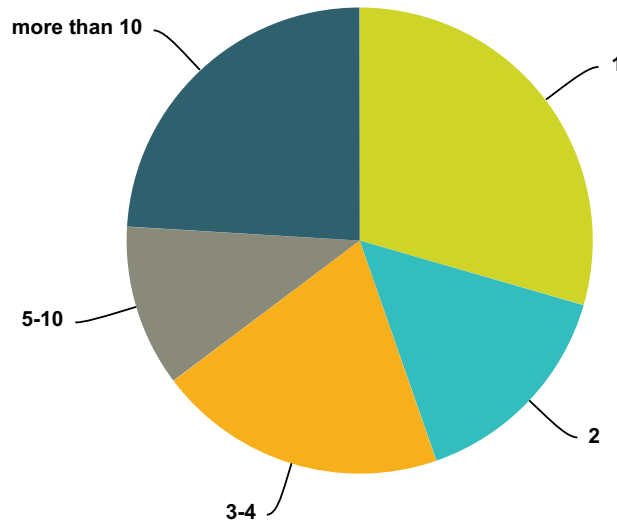

Q37 If you have seen an ET, at what times has this occurred? Please state the number of sightings for each time slot: 12 am to 6 am.

Answered: 882 Skipped: 1,034

Answer Choices	Responses	
1	29.48%	260
2	15.19%	134
3-4	20.07%	177
5-10	11.22%	99
more than 10	24.04%	212
Total		882