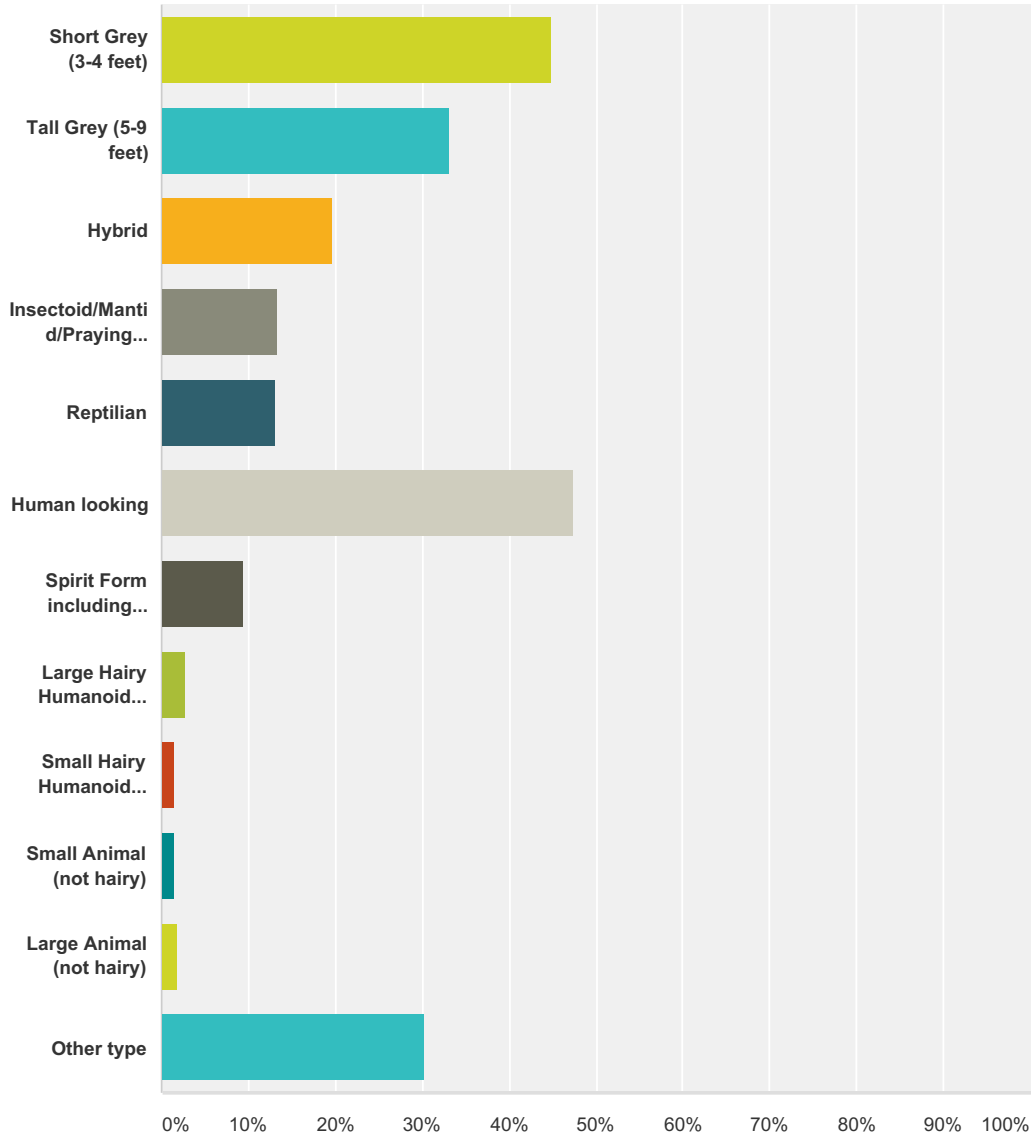

**Q45 What type of entity did you have contact with on board the UFO craft?
Please check all that apply"**

Answered: 784 Skipped: 1,132

Answer Choices	Responses	
Short Grey (3-4 feet)	44.90%	352
Tall Grey (5-9 feet)	33.16%	260
Hybrid	19.64%	154
Insectoid/Mantid/Praying Mantis type	13.39%	105
Reptilian	13.14%	103
Human looking	47.45%	372