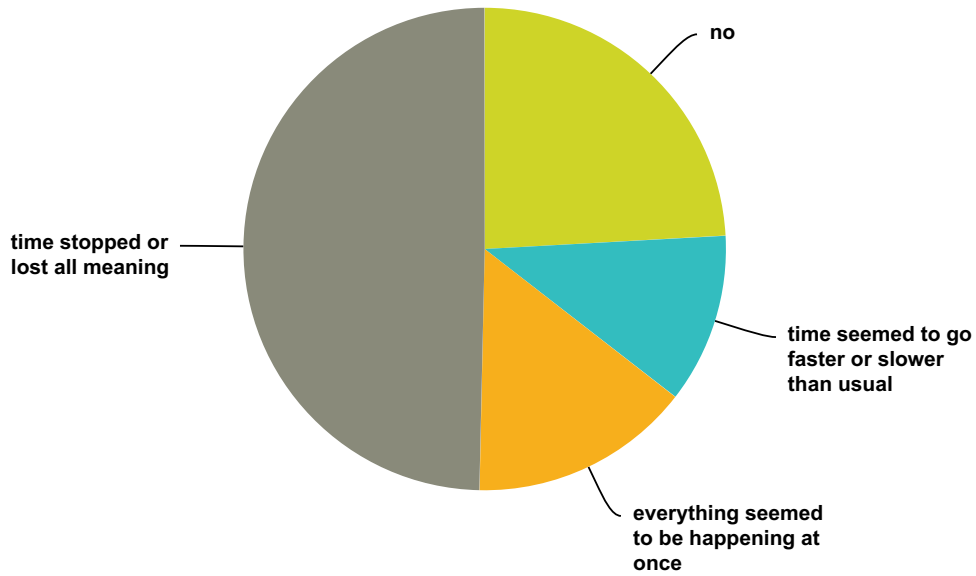

Q82 While in this "Matrix" type of reality, did time seem to speed up or slow down?

Answered: 862 Skipped: 1,054

Answer Choices	Responses	
no	24.13%	208
time seemed to go faster or slower than usual	11.37%	98
everything seemed to be happening at once	14.85%	128
time stopped or lost all meaning	49.65%	428
Total		862