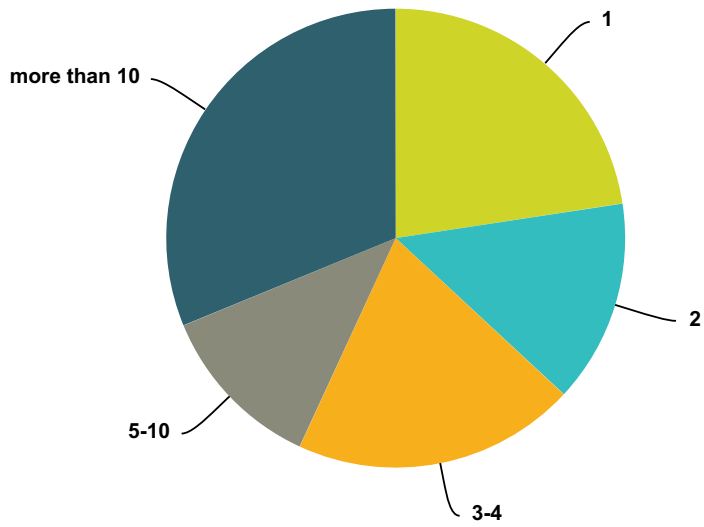

Q55 How many total times do you believe you have been on a UFO craft?

Answered: 872 Skipped: 1,044

Answer Choices	Responses	
1	22.59%	197
2	14.33%	125
3-4	19.95%	174
5-10	11.93%	104
more than 10	31.19%	272
Total		872