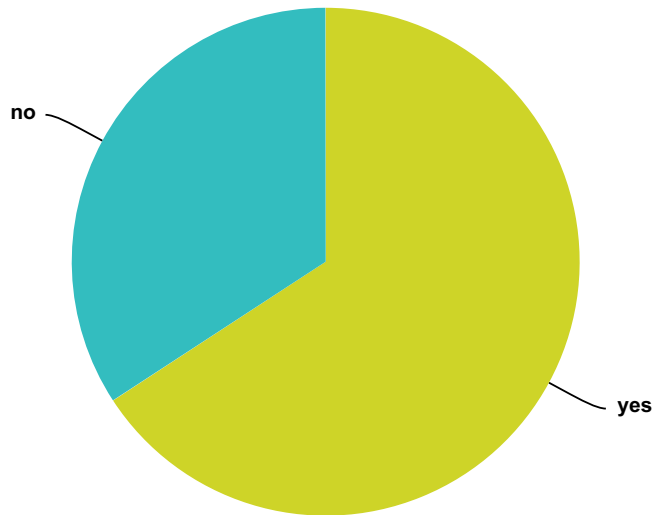

Q159 Did you ever sense or feel a sense of love from any of these ETs?

Answered: 1,392 Skipped: 524

Answer Choices	Responses	
yes	65.80%	916
no	34.20%	476
Total		1,392