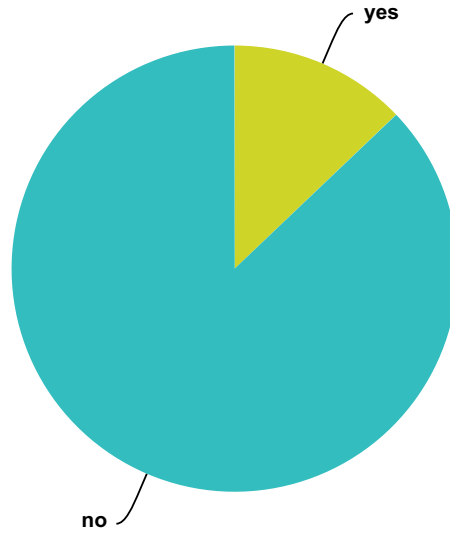

Answered: 1,597 Skipped: 319

Answer Choices	Responses	
yes	15.65%	250
no	84.35%	1,347
Total		1,597

Q99 Have you ever met a non human intelligent being (an ET) during a hallucinogenic experience?

Answered: 1,343 Skipped: 573