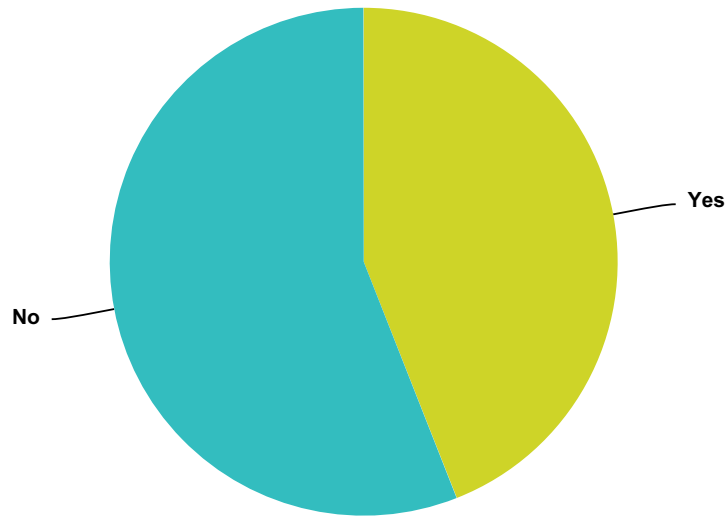

Q33 Have you ever been taken and relocated to another location?

Answered: 1,558 Skipped: 358

Answer Choices	Responses	
Yes	44.03%	686
No	55.97%	872
Total		1,558