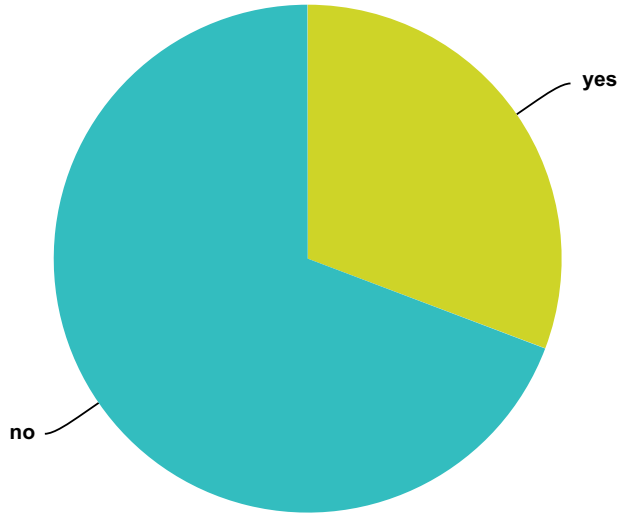

Q140 If you believe you are part of an ET breeding program, do you know the purpose for this breeding program?

Answered: 767 Skipped: 1,149

Answer Choices	Responses	
yes	30.77%	236
no	69.23%	531
Total		767