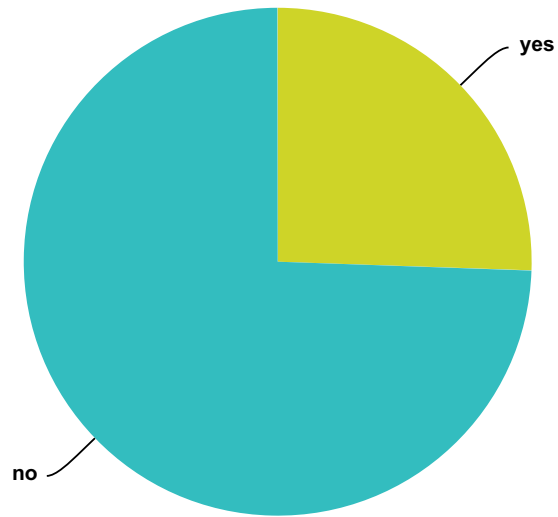

Q206 Did the ETs give you any message of Reincarnation?

Answered: 1,260 Skipped: 656

Answer Choices	Responses	
yes	25.56%	322
no	74.44%	938
Total		1,260