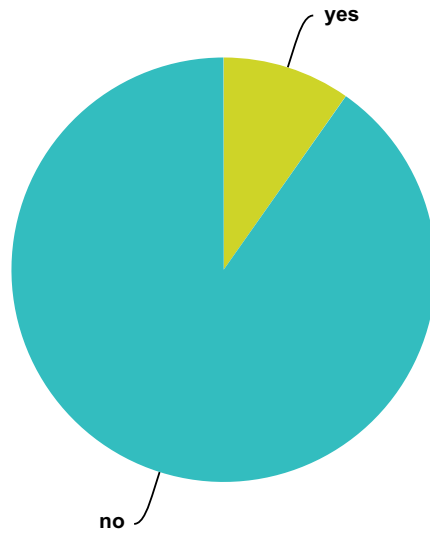

Q213 Did the ETs tell you when this natural catastrophe will happen?

Answered: 1,137 Skipped: 779

Answer Choices	Responses	
yes	9.76%	111
no	90.24%	1,026
Total		1,137