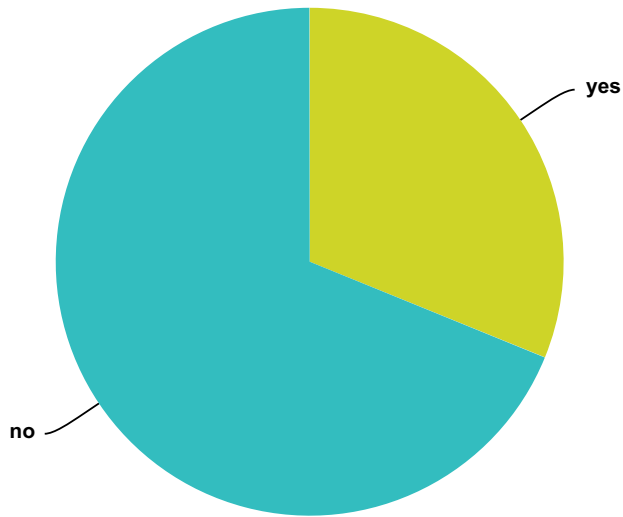

Q126 Do you have memories of having assisted/helped ETs in any capacity?

Answered: 1,579 Skipped: 337

Answer Choices	Responses	
yes	31.16%	492
no	68.84%	1,087
Total		1,579