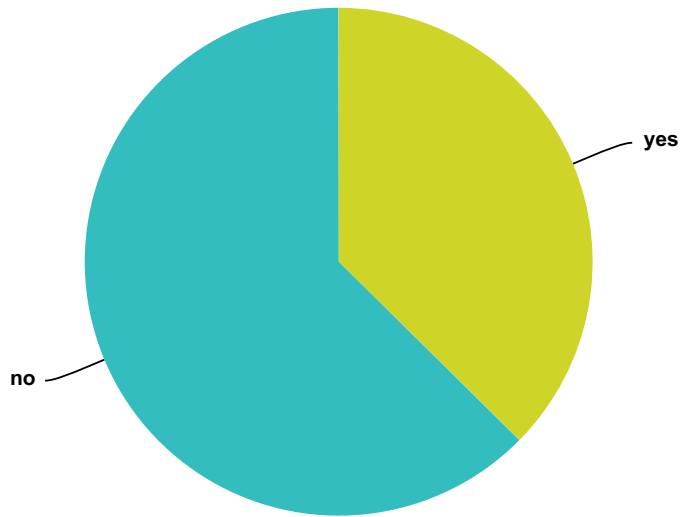

Q151 Did an ET every physically touch you?

Answered: 1,333 Skipped: 583

Answer Choices	Responses	
yes	57.54%	767
no	42.46%	566
Total		1,333

Q152 Did you ever see an ET holding something?

Answered: 1,321 Skipped: 595