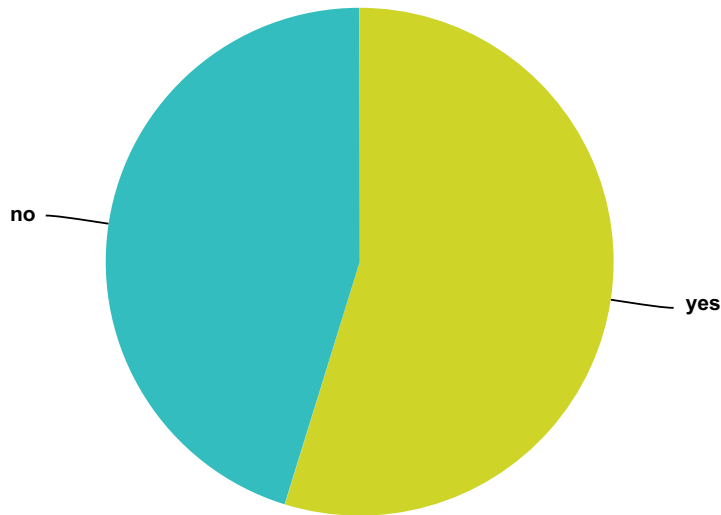

Q145 Did you see the ET float through the air?

Answered: 1,066 Skipped: 850

Answer Choices	Responses	
yes	35.27%	376
no	64.73%	690
Total		1,066

Q146 Did you see the ET walk on the ground?

Answered: 1,119 Skipped: 797