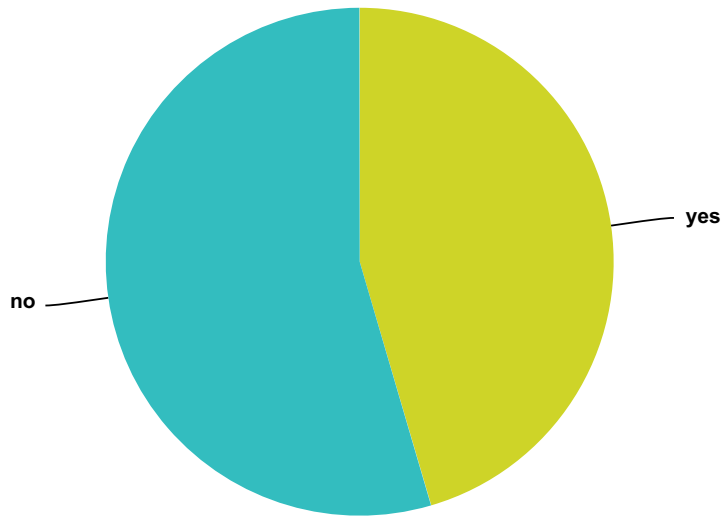

Q118 Did any of these Orbs go though any objects such as a wall?

Answered: 1,102 Skipped: 814

Answer Choices	Responses	
yes	45.46%	501
no	54.54%	601
Total		1,102