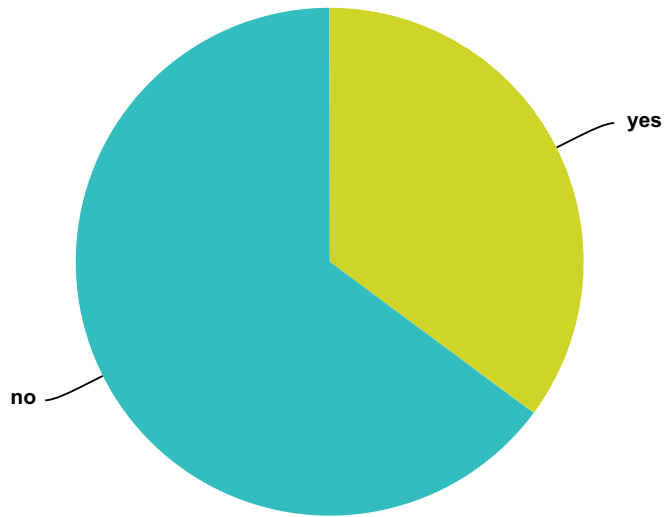

Q130 Could you tell ahead of time before the ET comes to visit you?

Answered: 1,496 Skipped: 420

Answer Choices	Responses	
yes	35.16%	526
no	64.84%	970
Total		1,496