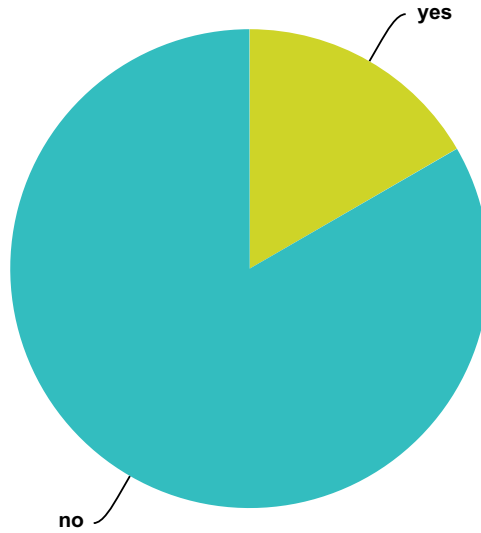

Q92 Have you ever met a non human intelligent being (an ET) during the OBE?

Answered: 1,439 Skipped: 477

Answer Choices	Responses	
yes	44.96%	647
no	55.04%	792
Total		1,439

Q93 Have you ever had a Near Death Experience?

Answered: 1,583 Skipped: 333

Answer Choices	Responses	
yes	36.96%	585
no	63.04%	998
Total		1,583

Q94 Have you ever undertaken Remote Viewing (via formal remote viewing procedures).

Answered: 1,561 Skipped: 355

Answer Choices	Responses	
yes	23.51%	367
no	76.49%	1,194
Total		1,561

Q95 Have you ever met a non human intelligent being (an ET) during Remote Viewing?

Answered: 1,230 Skipped: 686

Answer Choices	Responses	
yes	16.67%	205
no	83.33%	1,025
Total		1,230