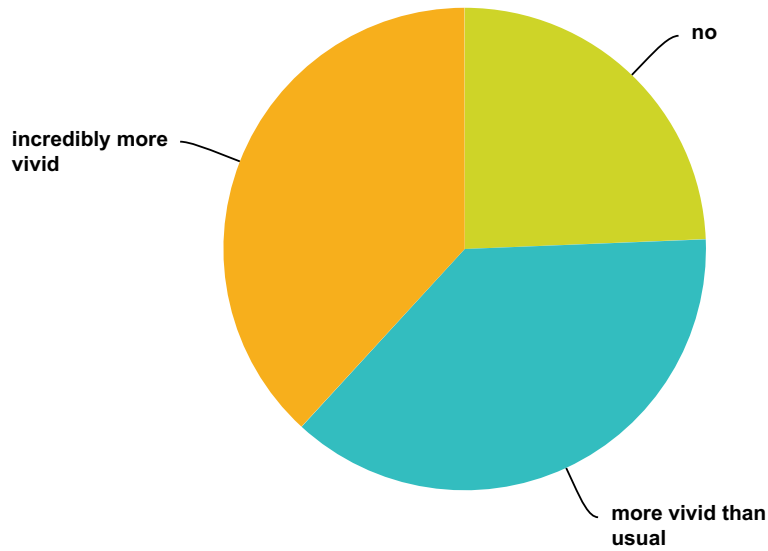

Q74 While in this "Matrix" like reality, were your senses more vivid than usual?

Answered: 854 Skipped: 1,062

Answer Choices	Responses	
no	24.36%	208
more vivid than usual	37.47%	320
incredibly more vivid	38.17%	326
Total		854