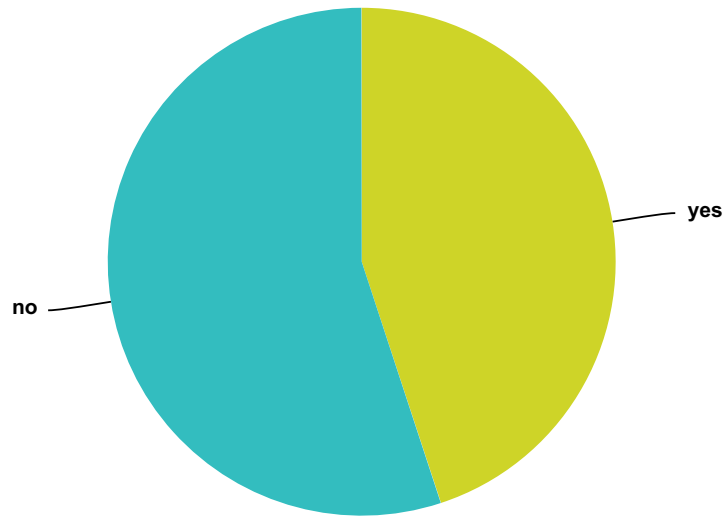

Answered: 889 Skipped: 1,027

Answer Choices	Responses	
yes	70.87%	630
no	29.13%	259
Total		889

Q91 Have you ever had an Out of Body Experience?

Answered: 1,634 Skipped: 282

Answer Choices	Responses
yes	78.82% 1,288
no	21.18% 346
Total	1,634

Q92 Have you ever met a non human intelligent being (an ET) during the OBE?

Answered: 1,439 Skipped: 477

Answer Choices	Responses	
yes	44.96%	647
no	55.04%	792
Total		1,439

Q93 Have you ever had a Near Death Experience?