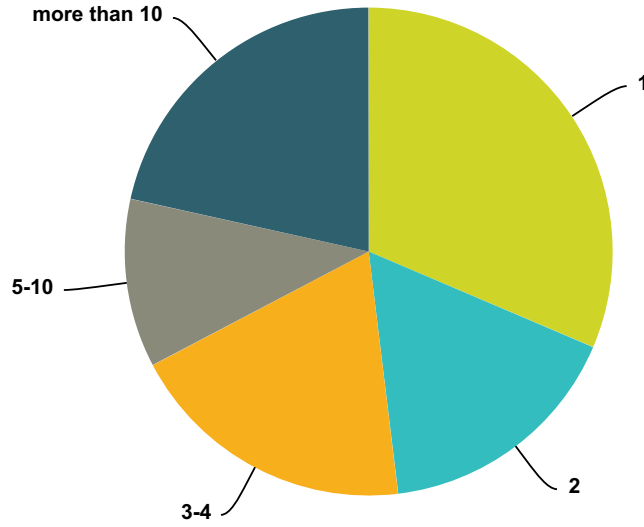

Q28 Did you ever have any type of contact with an ET where you saw the ET physically here on Earth in a perceived 3-D Physical Reality?

Answered: 1,729 Skipped: 187

Answer Choices	Responses	
Yes	60.15%	1,040
No	39.85%	689
Total		1,729

Q29 How many times have you had this type of contact with an ET Physically Present?

Answered: 1,092 Skipped: 824

Answer Choices	Responses	
1	31.41%	343
2	16.67%	182
3-4	19.23%	210
5-10	11.17%	122
more than 10	21.52%	235
Total		1,092