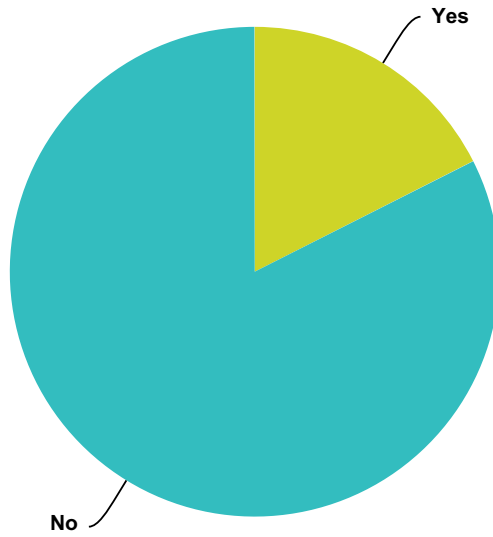

Q46 Do you ever recall operating a UFO Craft?

Answered: 1,412 Skipped: 504

Answer Choices	Responses	
Yes	13.53%	191
No	86.47%	1,221
Total		1,412

Q47 Do you recall seeing an ET operate the UFO craft?

Answered: 1,385 Skipped: 531