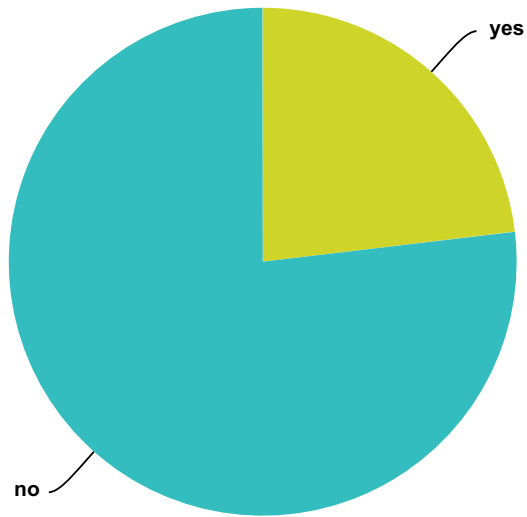

Q110 Have you ever had memories of you being a member of a UFO craft?

Answered: 1,583 Skipped: 333

Answer Choices	Responses	
yes	23.12%	366
no	76.88%	1,217
Total		1,583