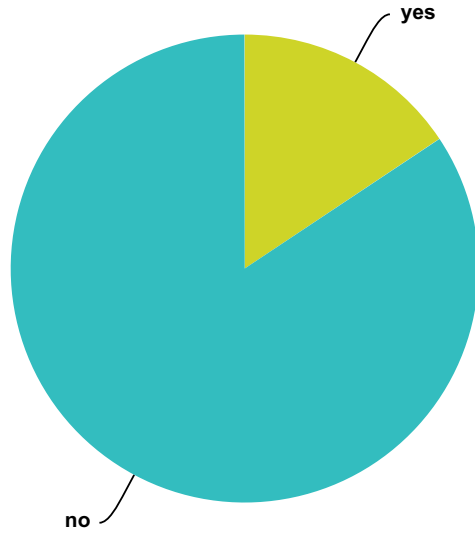

Q98 Have you ever tried hallucinogens (such as Magic Mushrooms, LSD, Ahayuasca, etc) and had an experience with a conscious non-human intelligent being?

Answered: 1,597 Skipped: 319

Answer Choices	Responses	
yes	15.65%	250
no	84.35%	1,347
Total		1,597