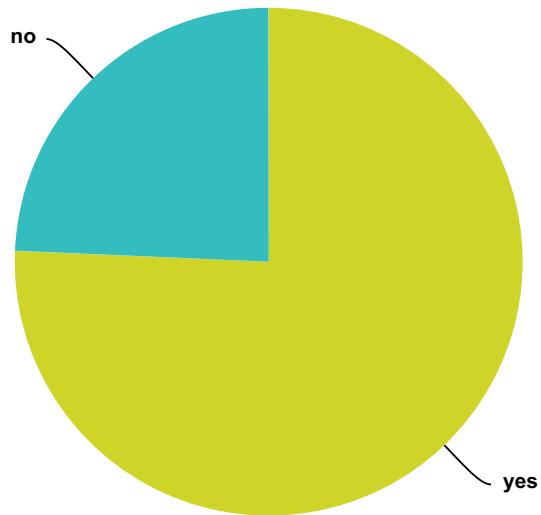

Q103 Have you ever seen what can be described a ghost or spirit?

Answered: 1,621 Skipped: 295

Answer Choices	Responses	
yes	75.69%	1,227
no	24.31%	394
Total		1,621