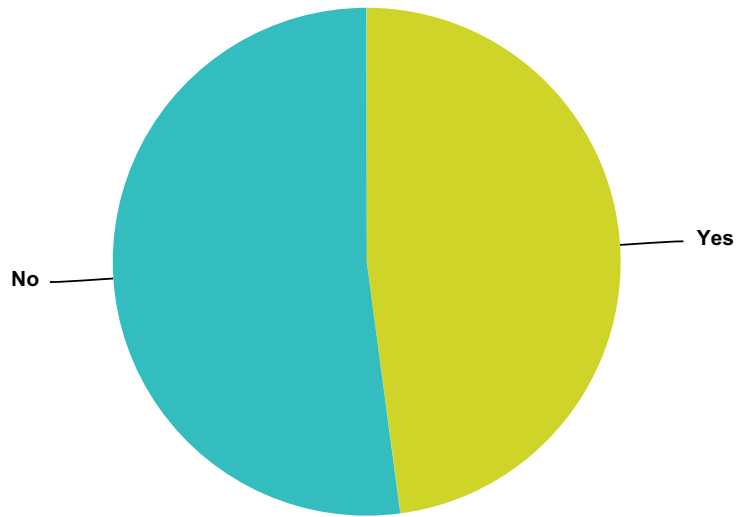

Q42 Do you ever recall being on an ET craft/ship?

Answered: 1,591 Skipped: 325

Answer Choices	Responses	
Yes	47.89%	762
No	52.11%	829
Total		1,591