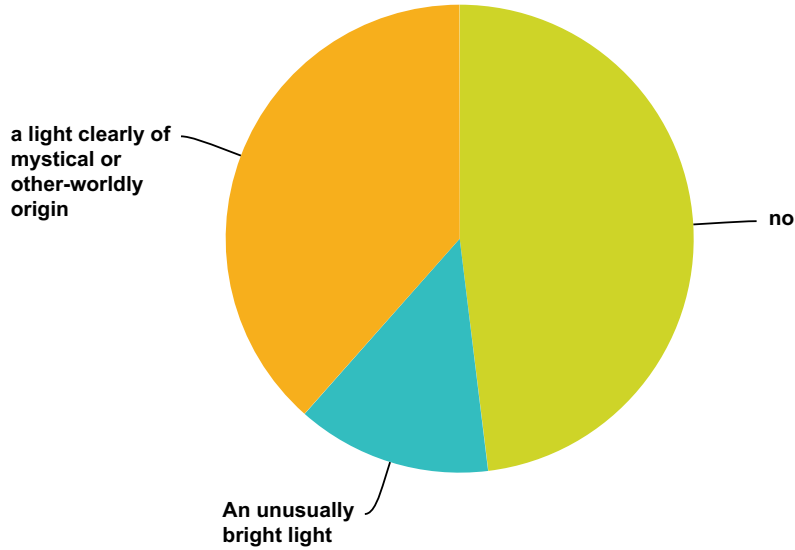

Q77 While in this "Matrix" like type of reality, did you see or feel surrounded by, a brilliant light?

Answered: 853 Skipped: 1,063

Answer Choices	Responses	
no	48.07%	410
An unusually bright light	13.48%	115
a light clearly of mystical or other-worldly origin	38.45%	328
Total		853