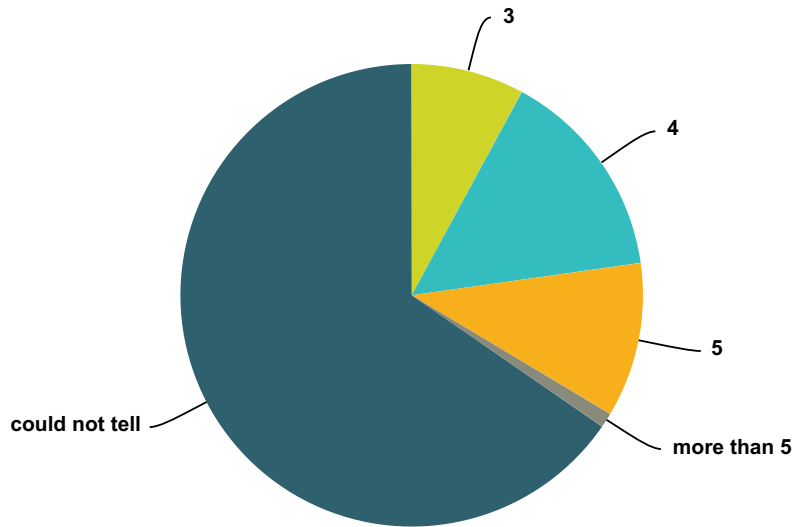

Q147 If you saw an ET, how many fingers did the ET have?

Answered: 1,063 Skipped: 853

Answer Choices	Responses	
3	7.90%	84
4	14.86%	158
5	10.82%	115
more than 5	1.03%	11
could not tell	65.38%	695
Total		1,063