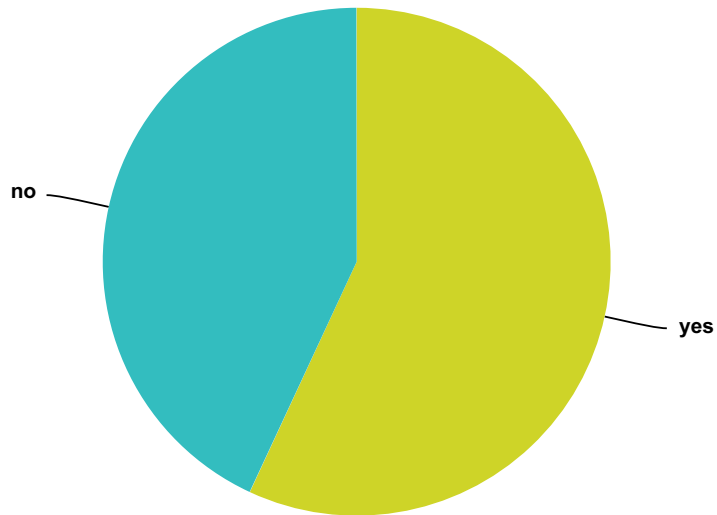

Q128 Can you see or feel energy or auras around people?

Answered: 1,616 Skipped: 300

Answer Choices	Responses	
yes	73.76%	1,192
no	26.24%	424
Total		1,616

Q129 Can you see or feel the energy of an ET?

Answered: 1,516 Skipped: 400