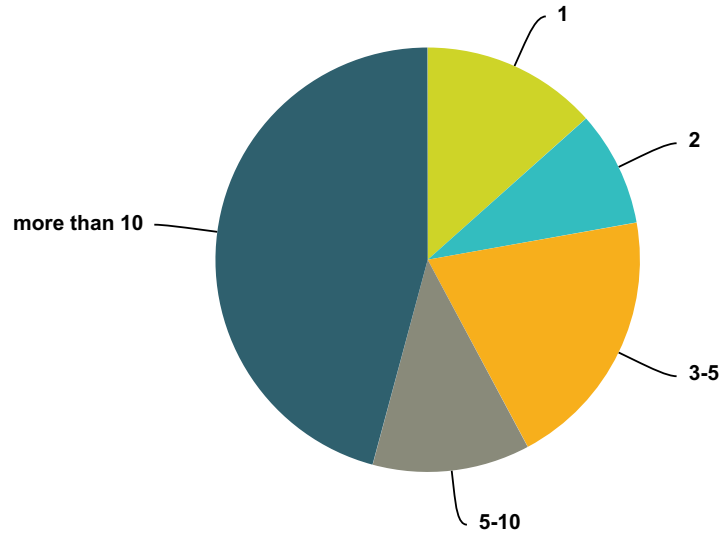

Q17 If applicable, approximately how many ET Contact experiences have been experienced by your children?

Answered: 1,076 Skipped: 840

Answer Choices	Responses	
1	7.25%	78
2-4	14.22%	153
5-10	4.00%	43
more than 10	5.86%	63
unknown	68.68%	739
Total		1,076

Q20 Did you have an encounter with an ET (non-human intelligent being) but the ET was not physically present?

Answered: 1,754 Skipped: 162

Answer Choices	Responses	
Yes	70.41%	1,235
No	29.59%	519
Total		1,754

Q21 How many times have you had this type of contact WITHOUT an ET Physically present?

Answered: 1,275 Skipped: 641

Answer Choices	Responses	
1	13.41%	171
2	8.78%	112
3-5	20.00%	255
5-10	12.00%	153
more than 10	45.80%	584
Total		1,275