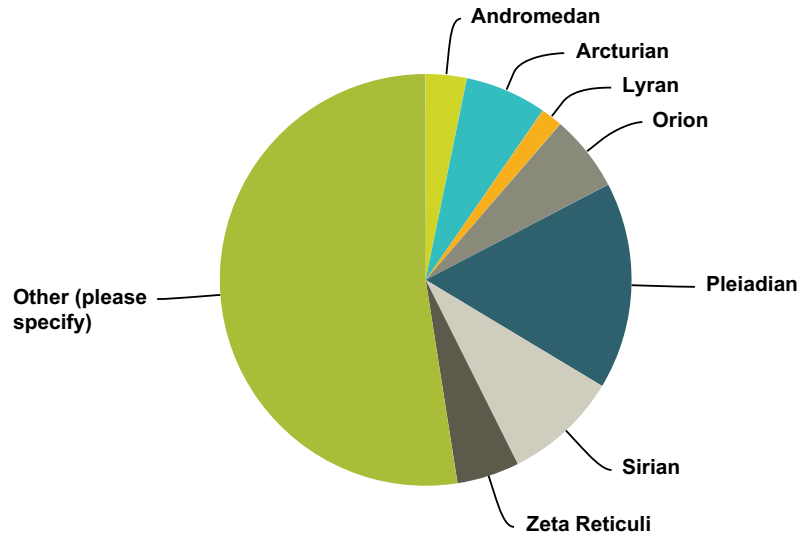

Q203 Did the ETs tell you they were from a particular star system and if so, from where?

Answered: 467 Skipped: 1,449

Answer Choices	Responses	
Andromedan	3.21%	15
Arcturian	6.42%	30
Lyran	1.71%	8
Orion	6.00%	28
Pleiadian	16.27%	76
Sirian	8.99%	42
Zeta Reticuli	4.93%	23
Other (please specify)	52.46%	245
Total		467