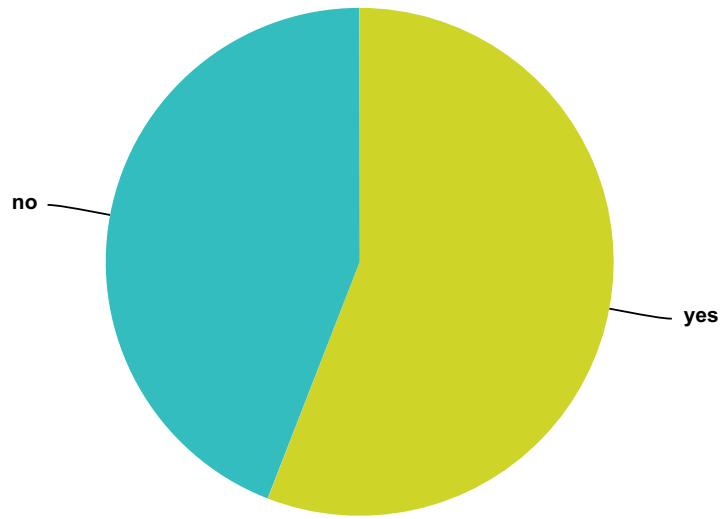

Q131 Did the ETs ever paralyze you?

Answered: 1,499 Skipped: 417

Answer Choices	Responses	
yes	55.90%	838
no	44.10%	661
Total		1,499