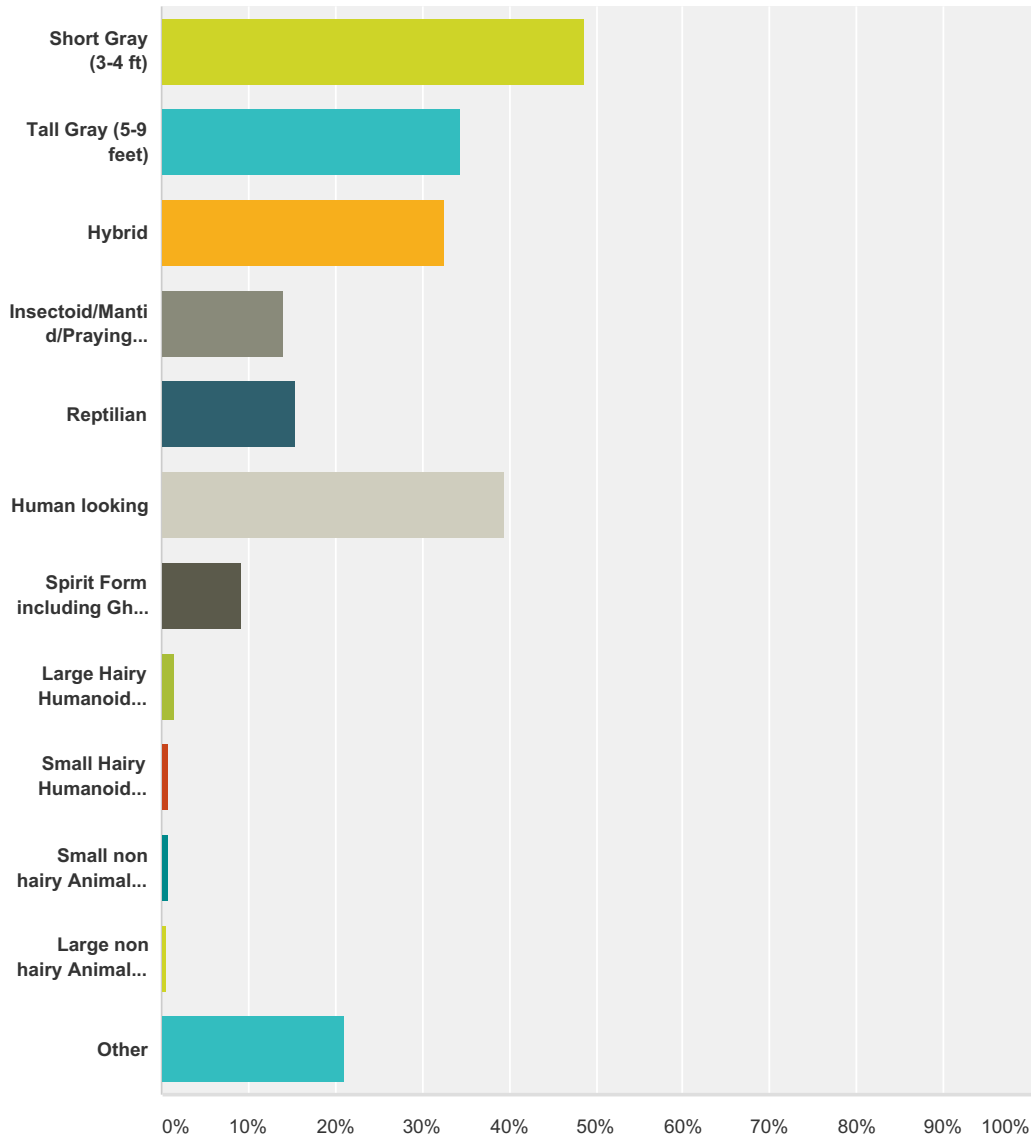

Q139 If you do believe that you have been part of an ET breeding program, what particular type of alien do you feel was involved in this program? Select from the following ET types. Select all that apply.

Answered: 607 Skipped: 1,309

Answer Choices	Responses	Count
Short Gray (3-4 ft)	48.60%	295
Tall Gray (5-9 feet)	34.43%	209
Hybrid	32.62%	198
Insectoid/Mantid/Praying Mantis type	14.00%	85
Reptilian	15.49%	94