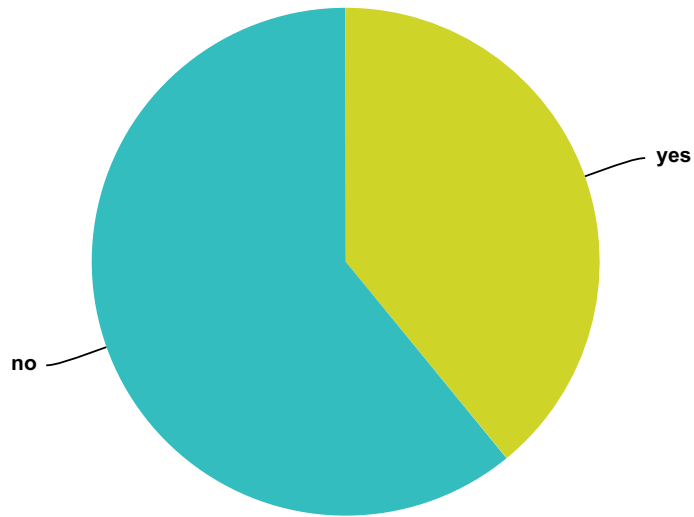

Q211 Did the ETs give you an environmental message regarding Earth?

Answered: 1,274 Skipped: 642

Answer Choices	Responses	
yes	39.09%	498
no	60.91%	776
Total		1,274