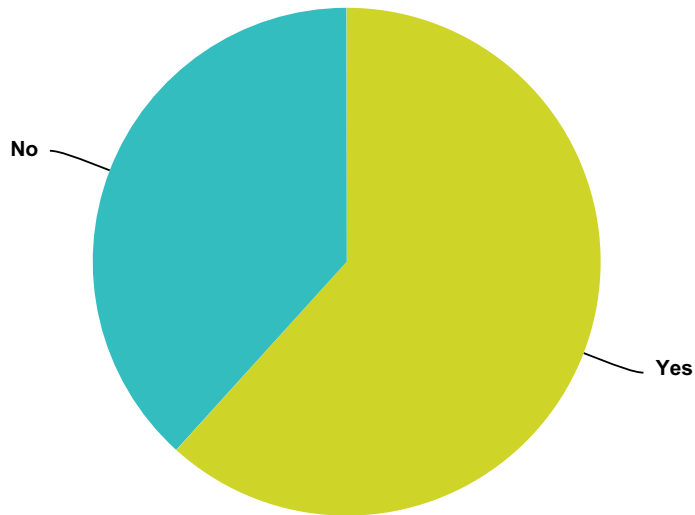

Q28 Did you ever have any type of contact with an ET where you saw the ET physically here on Earth in a perceived 3-D Physical Reality?

Answered: 1,729 Skipped: 187

Answer Choices	Responses	
Yes	60.15%	1,040
No	39.85%	689
Total		1,729

Q29 How many times have you had this type of contact with an ET Physically Present?

Answered: 1,092 Skipped: 824

Answer Choices	Responses	
1	31.41%	343
2	16.67%	182
3-4	19.23%	210
5-10	11.17%	122
more than 10	21.52%	235
Total		1,092

Q30 Were you alone in your ET Contact Experience?

Answered: 1,366 Skipped: 550

Answer Choices	Responses	
Yes	61.71%	843
No	38.29%	523
Total		1,366

Q31 If you were with someone else, please state how many witnesses were with you during this experience?