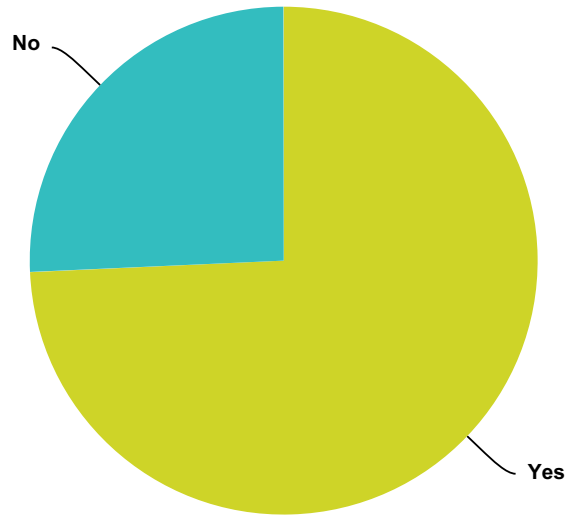

Q22 Have you ever experienced hearing a voice in your head that seemed like another person was talking to you?

Answered: 1,766 Skipped: 150

Answer Choices	Responses	
Yes	74.29%	1,312
No	25.71%	454
Total		1,766