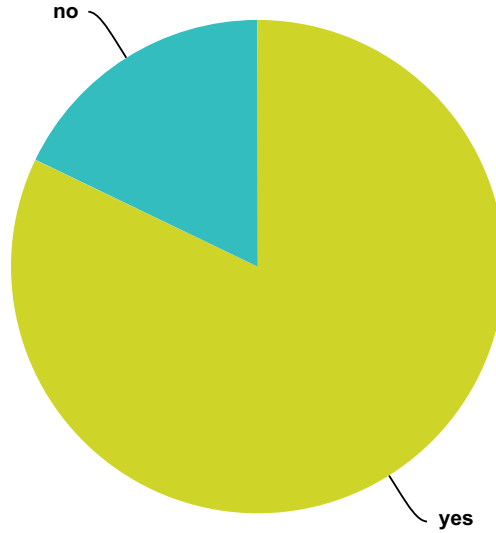

Q184 Do you believe that there is a connection between ETs and the Spirit World/After Death World/Heaven?

Answered: 1,483 Skipped: 433

Answer Choices	Responses	
yes	82.13%	1,218
no	17.87%	265
Total		1,483