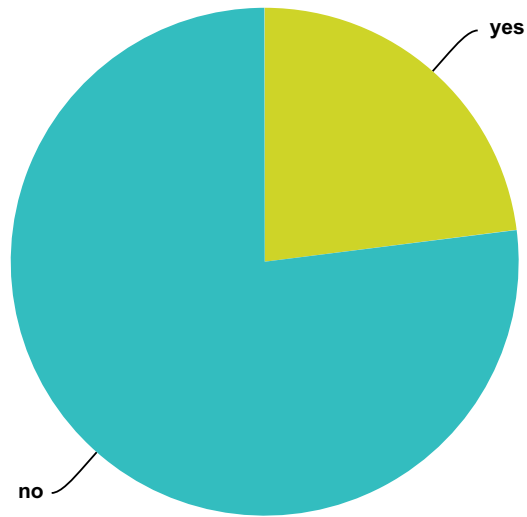

Q177 During this MILAB, was an ET present with the humans?

Answered: 426 Skipped: 1,490

Answer Choices	Responses	
yes	23.00%	98
no	77.00%	328
Total		426

Q178 During this MILAB, was there a human dressed in an ET costume?