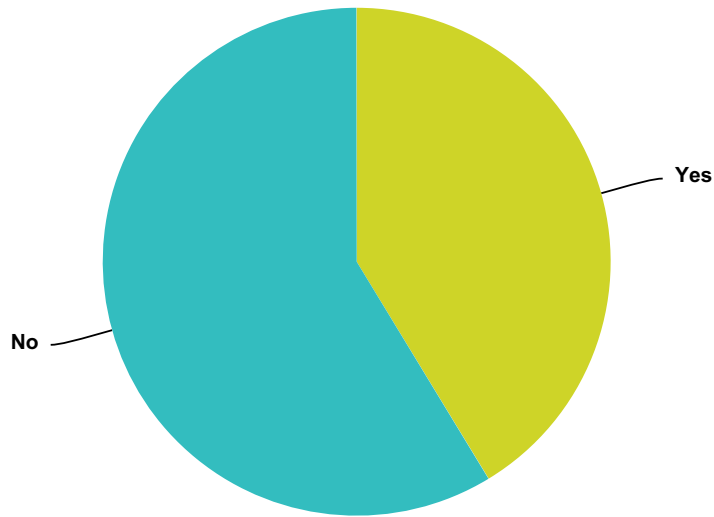

Q56 Did you ever go on an UFO craft when you were a child?

Answered: 1,128 Skipped: 788

Answer Choices	Responses	
Yes	41.31%	466
No	58.69%	662
Total		1,128