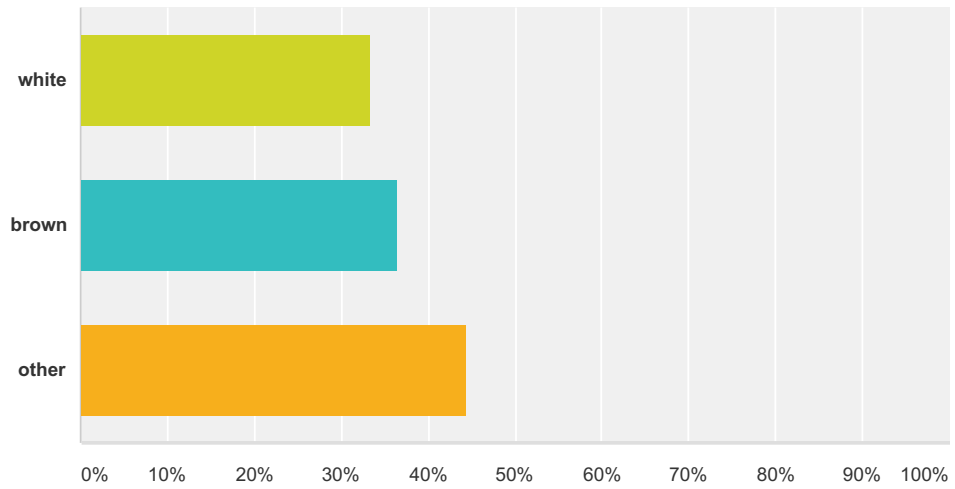

Q144 Have you ever seen an ET dressed in a Monk's Robe and if so, what color was the Robe?

Answered: 495 Skipped: 1,421

Answer Choices	Responses
white	33.33% 165
brown	36.57% 181
other	44.44% 220
Total Respondents: 495	