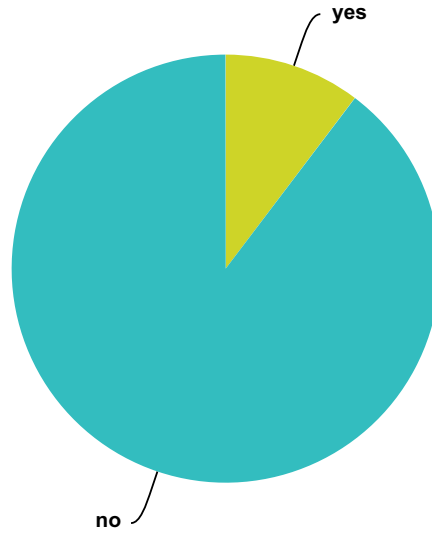

Answered: 1,592 Skipped: 324

Answer Choices	Responses	
yes	47.24%	752
no	52.76%	840
Total		1,592

Q125 Have you ever met a non human intelligent being (an ET) during a hallucinogenic experience?

Answered: 1,520 Skipped: 396