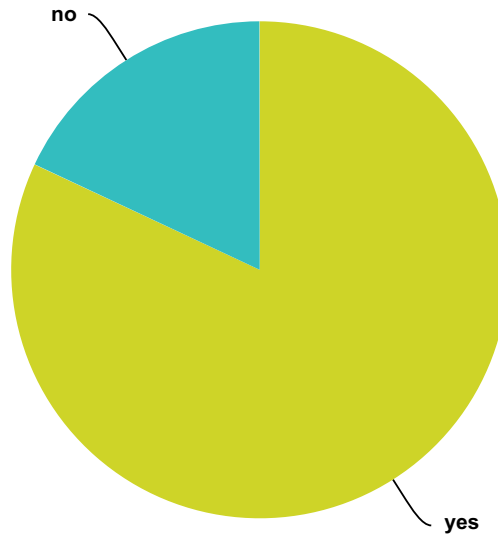

Q235 Can the ETs can travel to the past?

Answered: 971 Skipped: 945

Answer Choices	Responses	
yes	81.98%	796
no	18.02%	175
Total		971