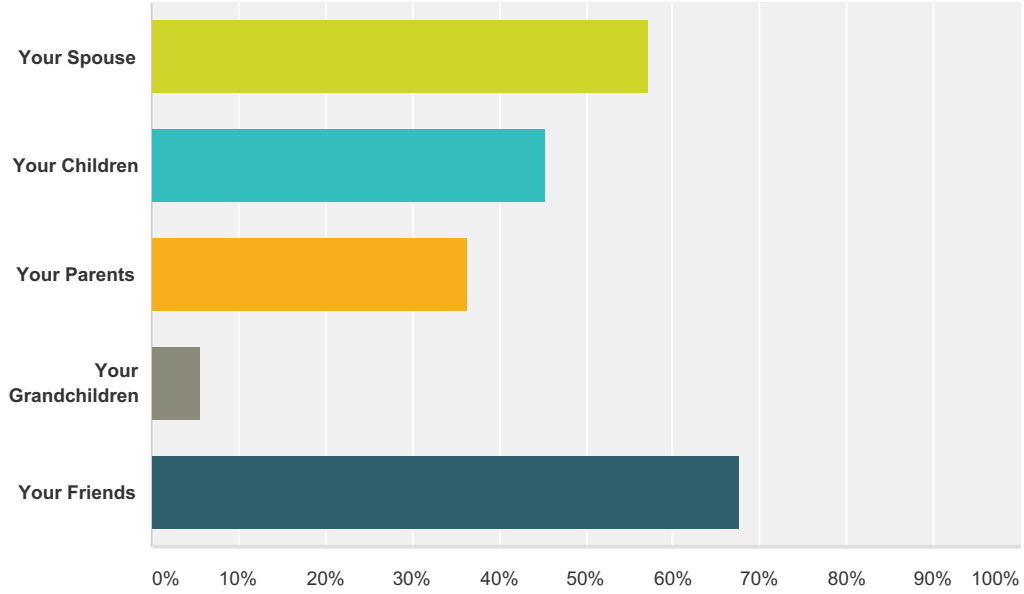

Q13 Check the following boxes if you OPENLY speak about your ET Contact experiences with these individuals:

Answered: 1,554 Skipped: 362

Answer Choices	Responses	Count
Your Spouse	57.14%	888
Your Children	45.30%	704
Your Parents	36.29%	564
Your Grandchildren	5.60%	87
Your Friends	67.70%	1,052
Total Respondents: 1,554