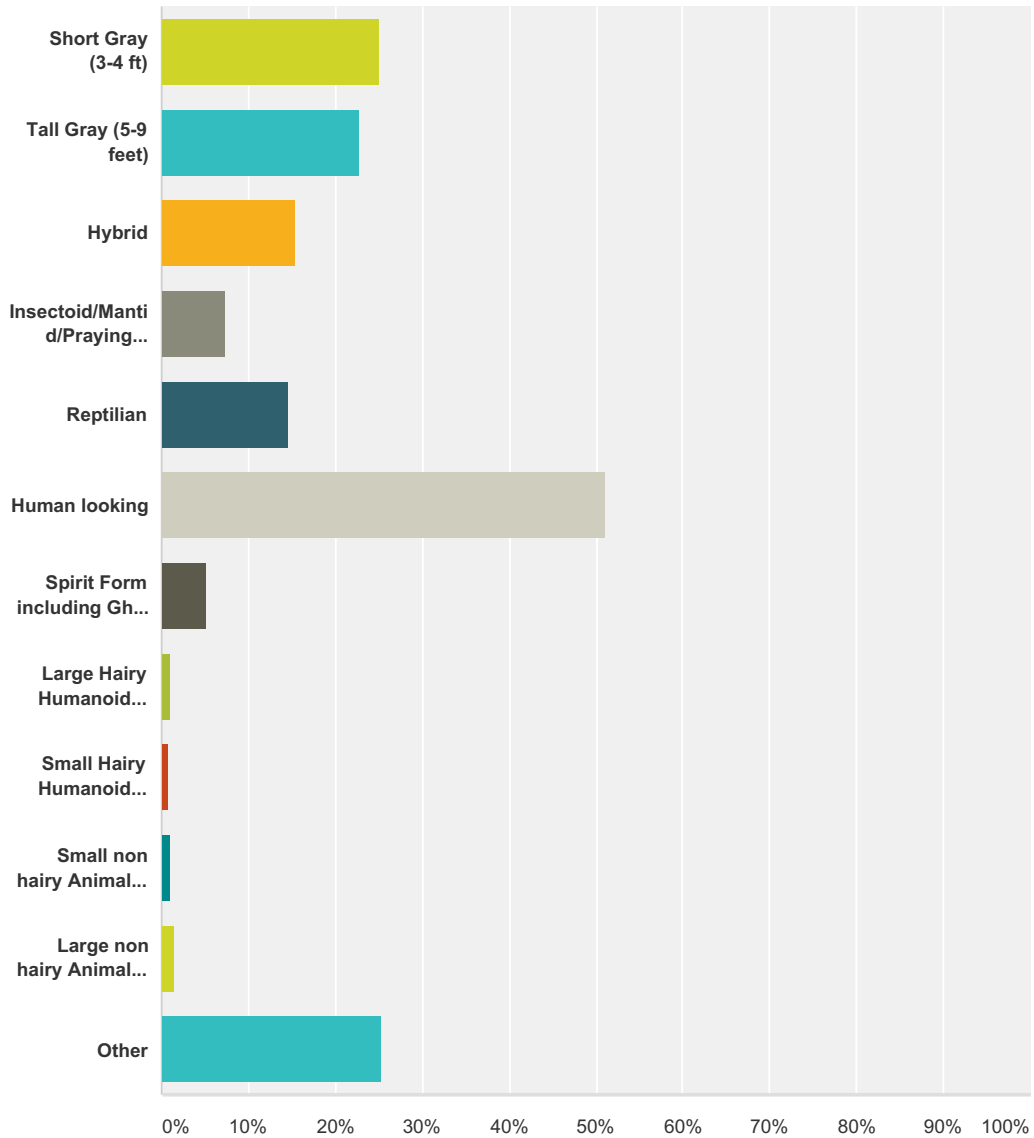

Q143 Have you ever seen an ET with a uniform. If yes, what was the type of the ET? Please select all those types that apply.

Answered: 536 Skipped: 1,380

Answer Choices	Responses
Short Gray (3-4 ft)	25.00% 134
Tall Gray (5-9 feet)	22.76% 122
Hybrid	15.49% 83
Insectoid/Mantid/Praying Mantis type	7.28% 39
Reptilian	14.55% 78