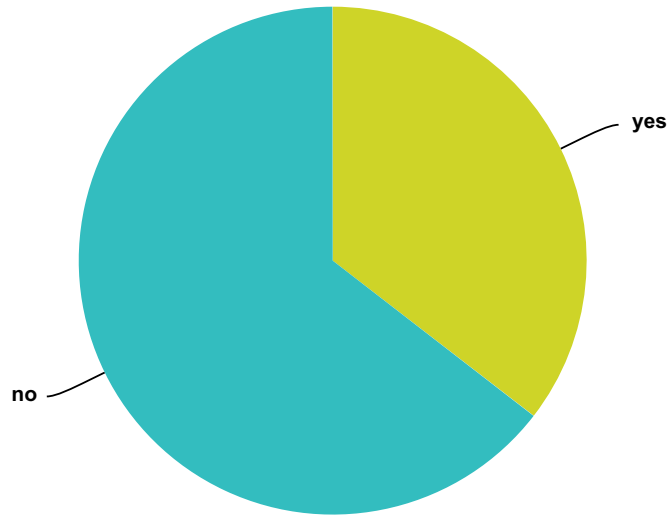

Q242 Have you ever had a sudden or rapid healing that you believed was a result of ET intervention?

Answered: 1,305 Skipped: 611

Answer Choices	Responses	
yes	35.48%	463
no	64.52%	842
Total		1,305