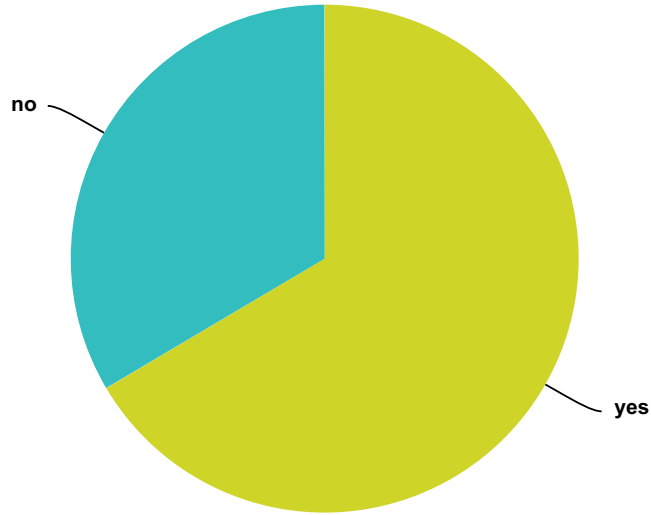

Q72 Was your consciousness separated from your body at the time of the ET contact experience?

Answered: 961 Skipped: 955

Answer Choices	Responses	
yes	66.49%	639
no	33.51%	322
Total		961