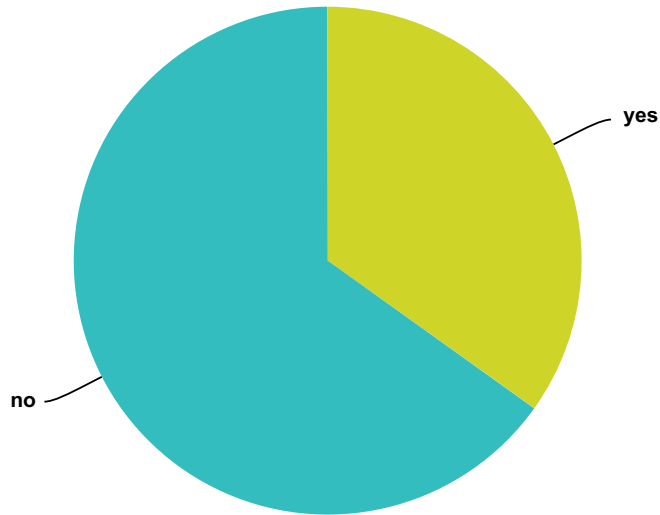

Q107 Do you ever recall flying in the air like superman while you are Conscious that was not dream?

Answered: 1,597 Skipped: 319

Answer Choices	Responses	
yes	34.88%	557
no	65.12%	1,040
Total		1,597