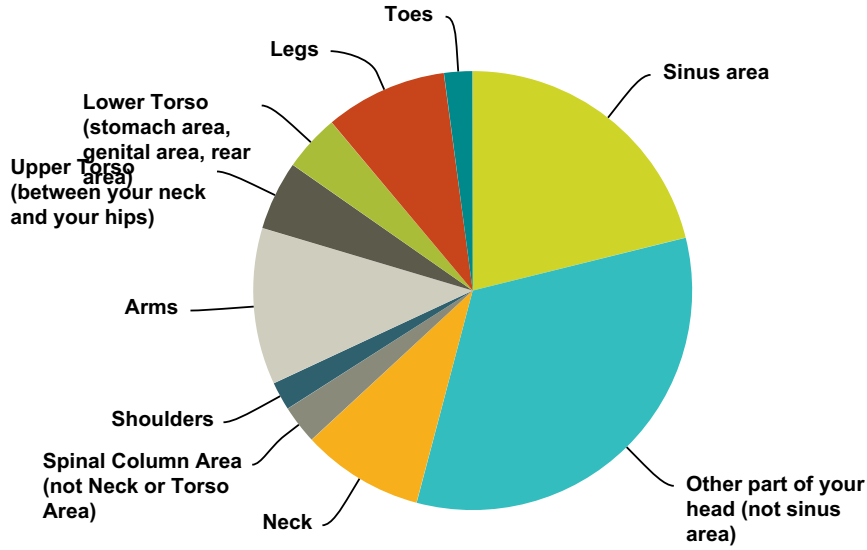

Q246 If you believe that you have an ET implant, can you tell us where in your body it is located?

Answered: 667 Skipped: 1,249

Answer Choices	Responses	
Sinus area	21.14%	141
Other part of your head (not sinus area)	32.98%	220
Neck	9.00%	60
Spinal Column Area (not Neck or Torso Area)	2.85%	19
Shoulders	2.10%	14
Arms	11.54%	77
Upper Torso (between your neck and your hips)	5.10%	34
Lower Torso (stomach area, genital area, rear area)	4.20%	28
Legs	9.00%	60
Toes	2.10%	14
Total		667