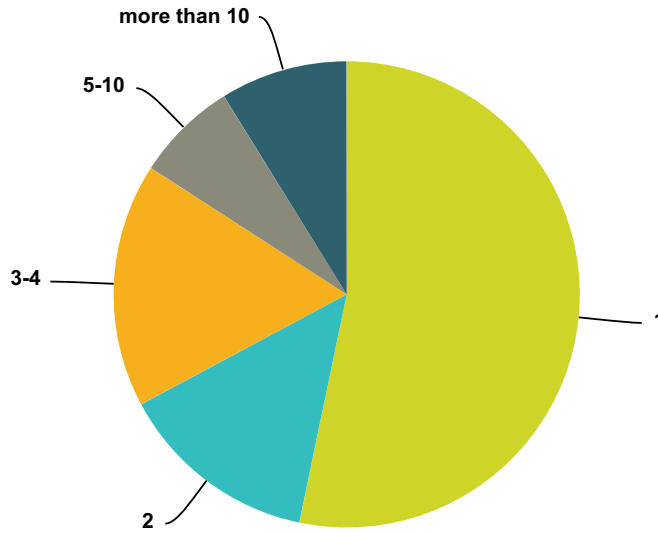

Q31 If you were with someone else, please state how many witnesses were with you during this experience?

Answered: 567 Skipped: 1,349

Answer Choices	Responses	
1	53.26%	302
2	13.93%	79
3-4	16.93%	96
5-10	7.05%	40
more than 10	8.82%	50
Total		567