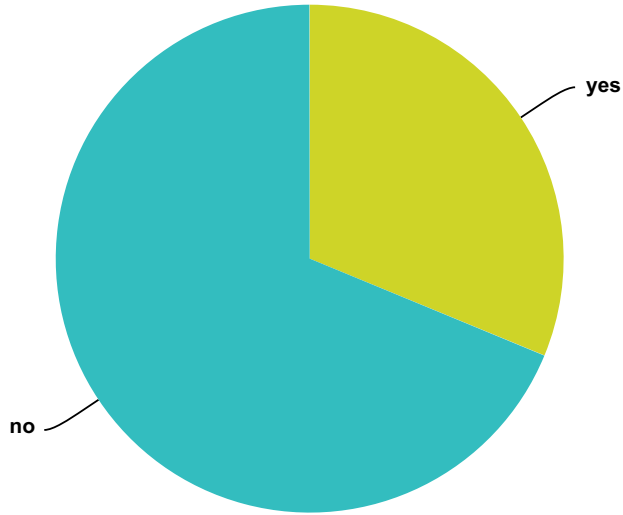

Q231 Do you believe that the ETs arranged your relationship with your spouse or partner?

Answered: 1,245 Skipped: 671

Answer Choices	Responses	
yes	31.24%	389
no	68.76%	856
Total		1,245