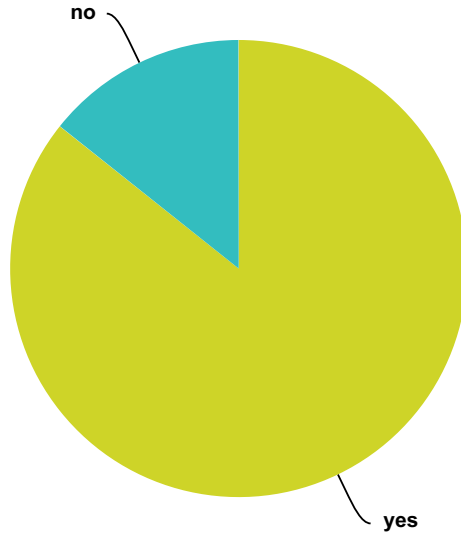

Q127 Have you ever had a strong sense of having a mission or important task to do but not necessarily knowing where the compulsion comes from?

Answered: 1,630 Skipped: 286

Answer Choices	Responses	
yes	85.71%	1,397
no	14.29%	233
Total		1,630