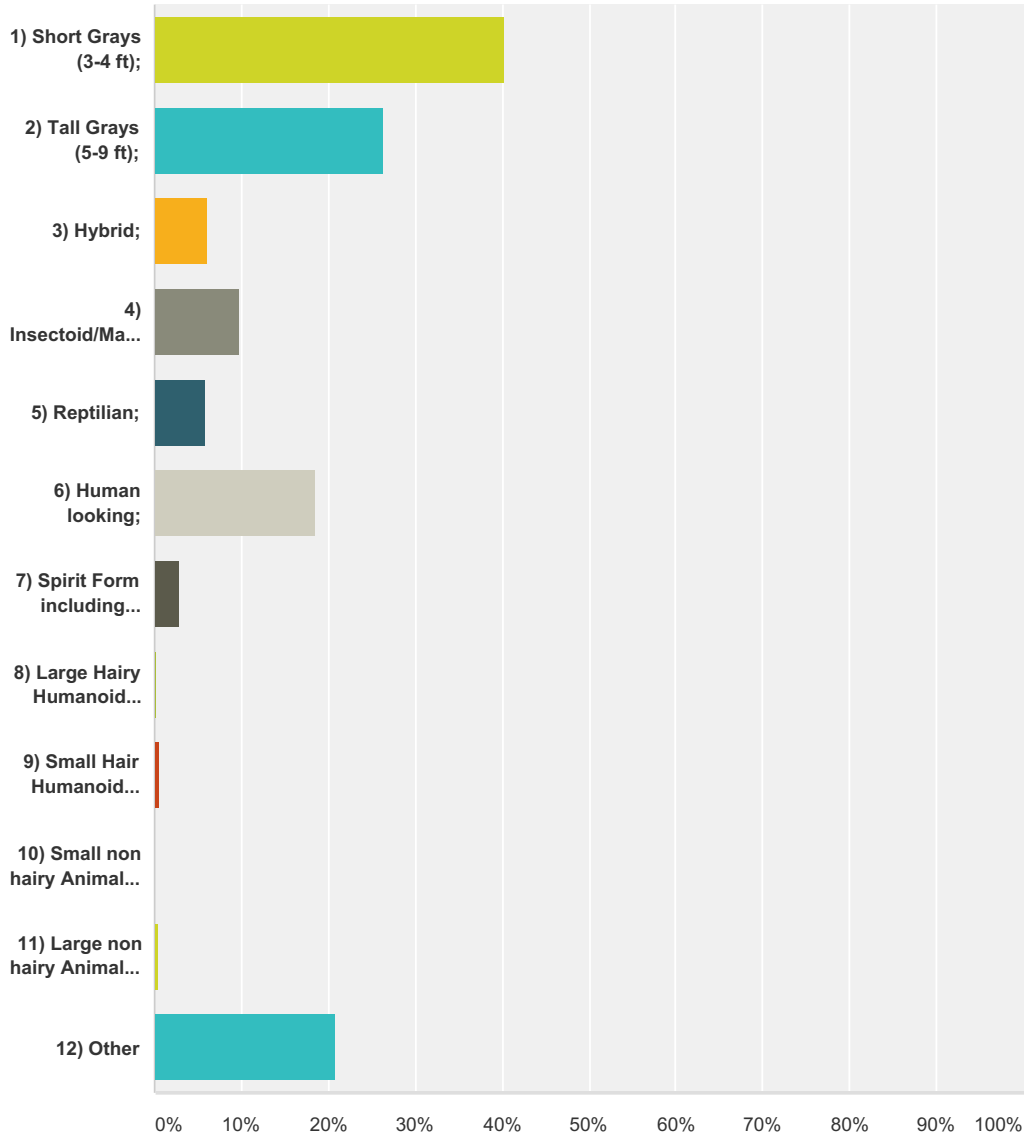

Q247 If you believe that you have had an ET implant, do you know what ET type placed this implant in you?

Answered: 411 Skipped: 1,505

Answer Choices	Responses	Count
1) Short Grays (3-4 ft);	40.39%	166
2) Tall Grays (5-9 ft);	26.28%	108
3) Hybrid;	6.08%	25
4) Insectoid/Mantid/Praying Mantis type;	9.73%	40
5) Reptilian;	5.84%	24
6) Human looking;	18.49%	76