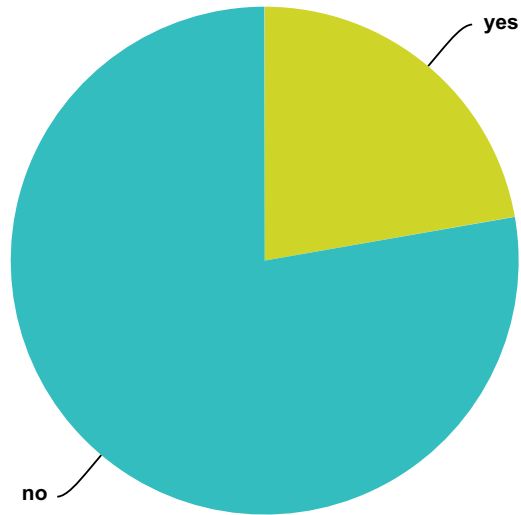

Q191 Did the ET communicate information to you concerning you or your family's role in the ET contact?

Answered: 1,227 Skipped: 689

Answer Choices	Responses	
yes	22.25%	273
no	77.75%	954
Total		1,227