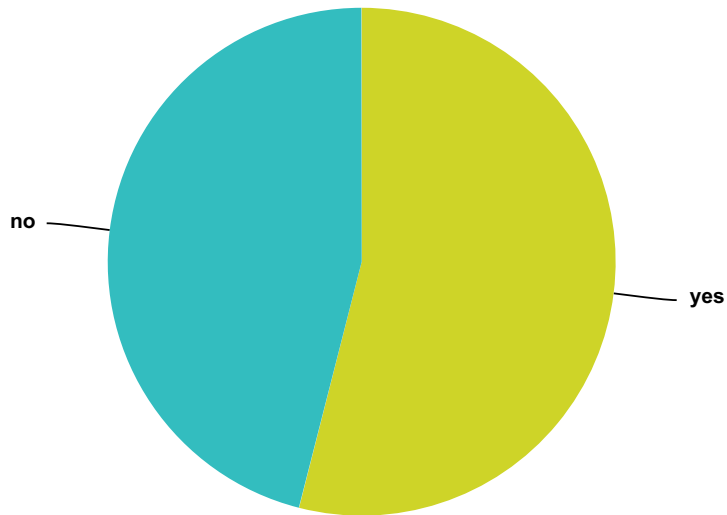

Answered: 1,253 Skipped: 663

Answer Choices	Responses	
yes	41.18%	516
no	58.82%	737
Total		1,253

Q205 Did the ETs give you a message of Love or of Oneness to you?

Answered: 1,295 Skipped: 621

Answer Choices	Responses	
yes	53.98%	699
no	46.02%	596
Total		1,295