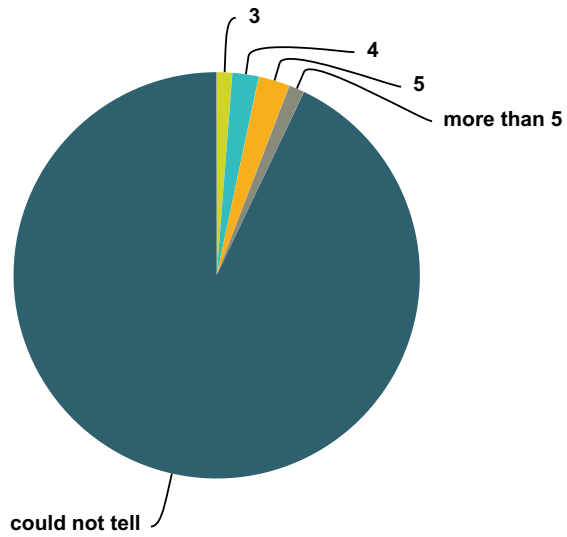

Q148 If you saw an ET, how many toes did the ET have?

Answered: 1,046 Skipped: 870

Answer Choices	Responses	
3	1.24%	13
4	2.10%	22
5	2.49%	26
more than 5	1.24%	13
could not tell	92.93%	972
Total		1,046