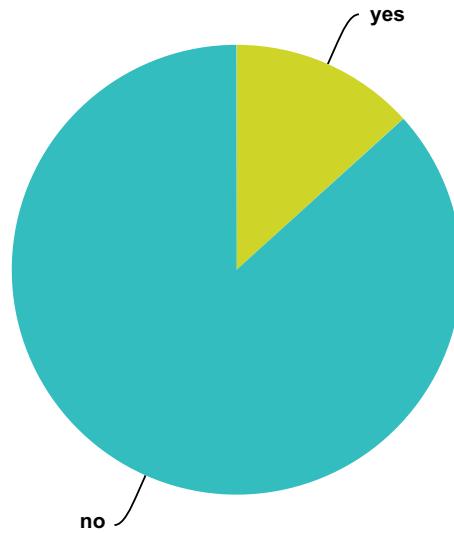

Q248 Were you told by these ETs what is the function of your implant?

Answered: 753 Skipped: 1,163

Answer Choices	Responses	
yes	13.28%	100
no	86.72%	653
Total		753