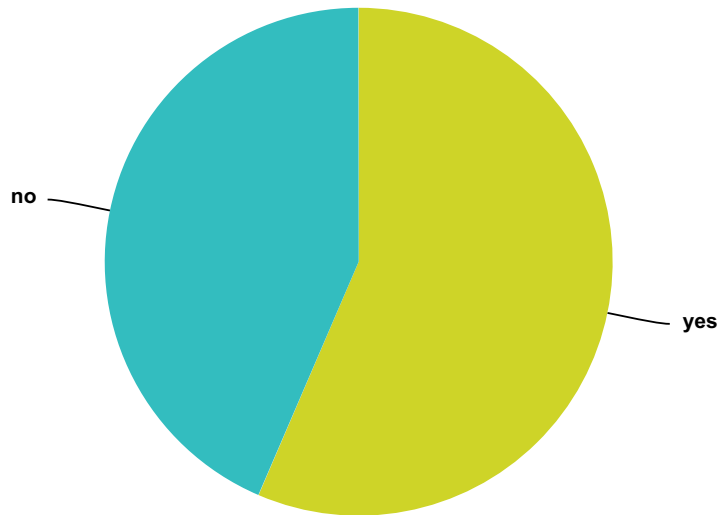

Q233 Do you believe that the ETs are with you most of the time?

Answered: 1,339 Skipped: 577

Answer Choices	Responses	
yes	56.46%	756
no	43.54%	583
Total		1,339