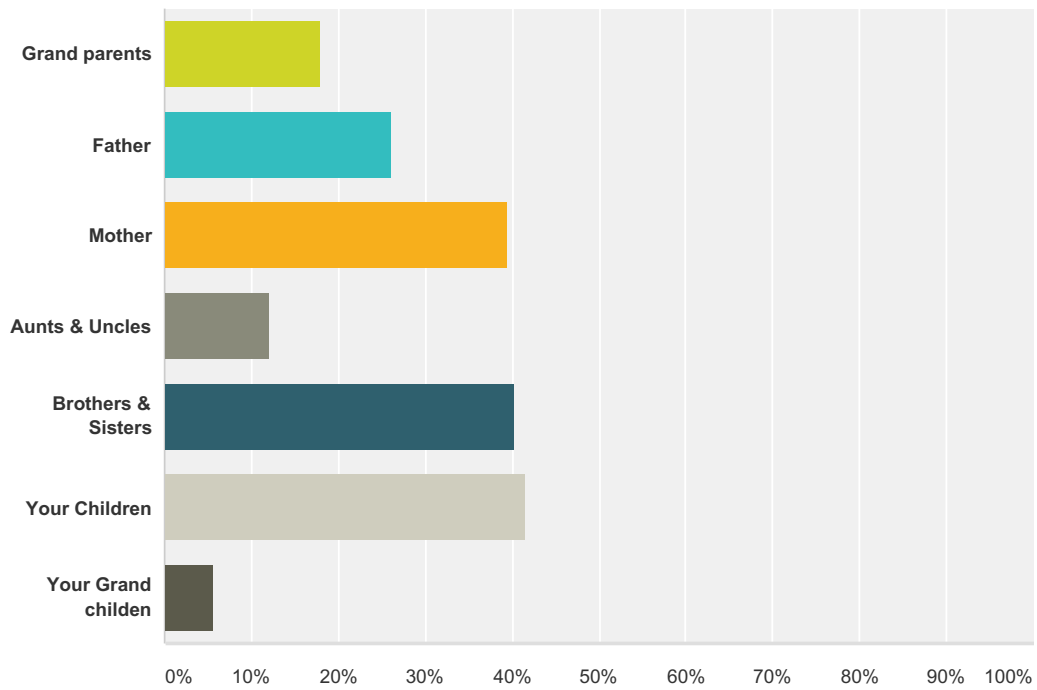

Q3 If you answered Yes to Question # 1 (ET Contact), check all that apply

Answered: 888 Skipped: 1,028

Answer Choices	Responses	Count
Grand parents	18.02%	160
Father	26.01%	231
Mother	39.53%	351
Aunts & Uncles	12.05%	107
Brothers & Sisters	40.32%	358
Your Children	41.55%	369
Your Grand children	5.63%	50
Total Respondents: 888