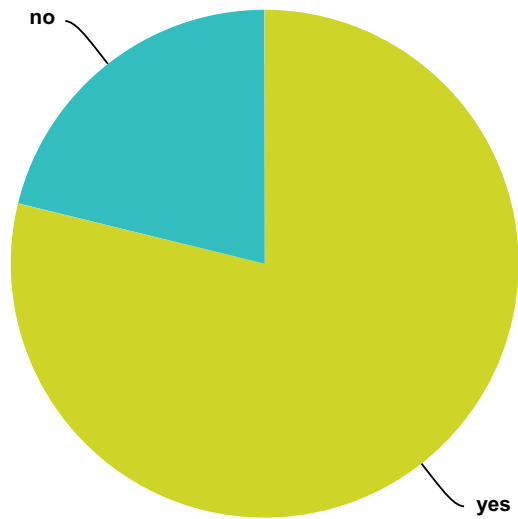

Q91 Have you ever had an Out of Body Experience?

Answered: 1,634 Skipped: 282

Answer Choices	Responses
yes	78.82% 1,288
no	21.18% 346
Total	1,634