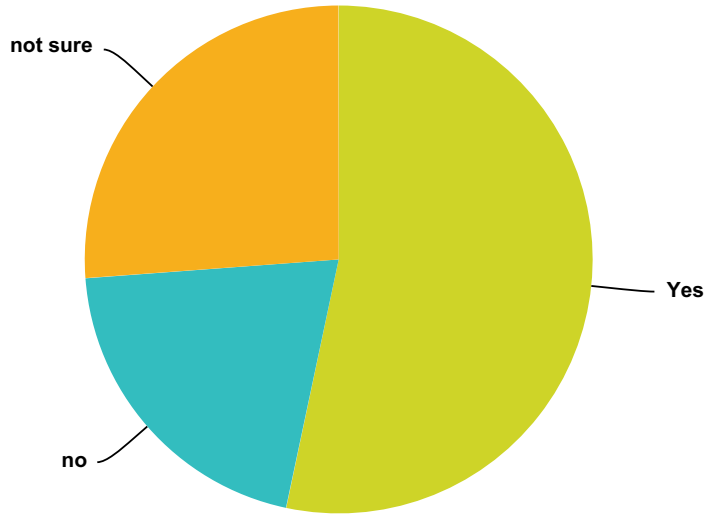

Q75 While in this "Matrix" like type of reality, did you feel separated from your body? For example, I lost awareness of my body, I clearly left my body and existed outside it.

Answered: 902 Skipped: 1,014

Answer Choices	Responses	
Yes	53.33%	481
no	20.51%	185
not sure	26.16%	236
Total		902