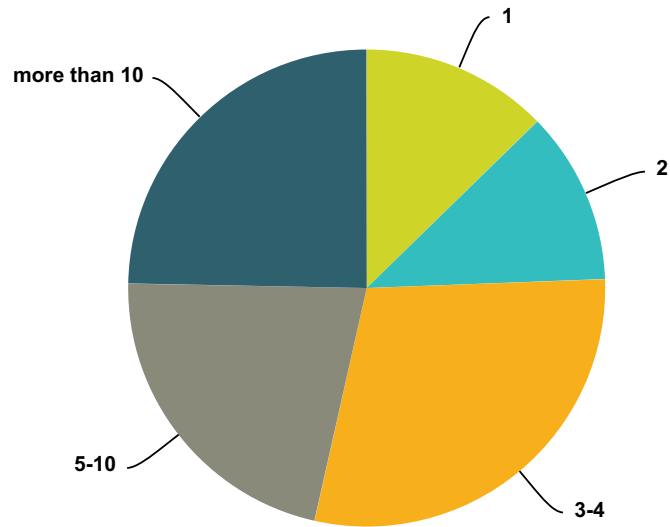

Q52 How many total ETs did you see on the UFO craft in all of your experiences?

Answered: 725 Skipped: 1,191

Answer Choices	Responses	
1	12.69%	92
2	11.72%	85
3-4	29.10%	211
5-10	21.79%	158
more than 10	24.69%	179
Total		725