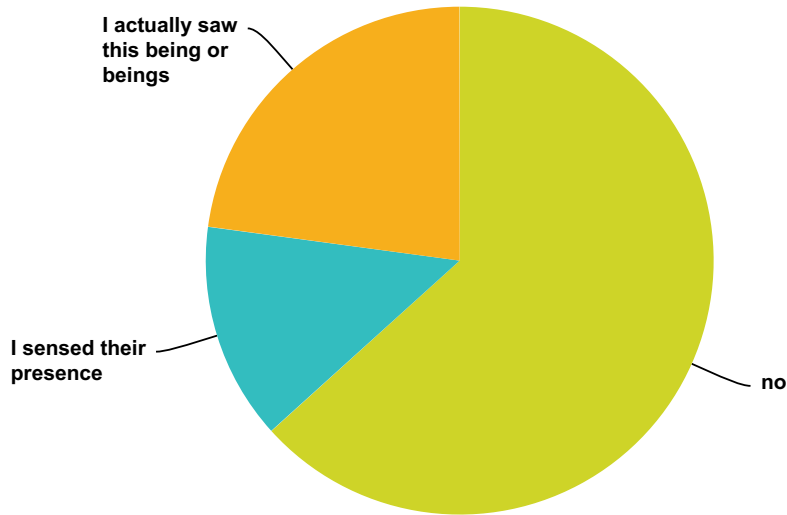

Q79 While in this "Matrix" like type of reality, did you see deceased or religious spirits?

Answered: 875 Skipped: 1,041

Answer Choices	Responses	
no	63.31%	554
I sensed their presence	13.83%	121
I actually saw this being or beings	22.86%	200
Total		875