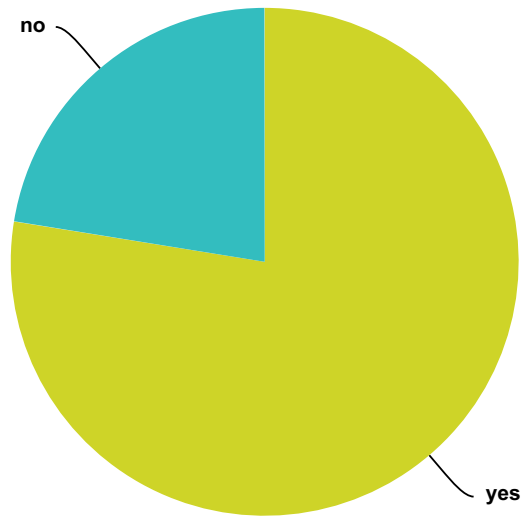

Q166 Do the ETs have a personality?

Answered: 1,252 Skipped: 664

Answer Choices	Responses	
yes	77.56%	971
no	22.44%	281
Total		1,252