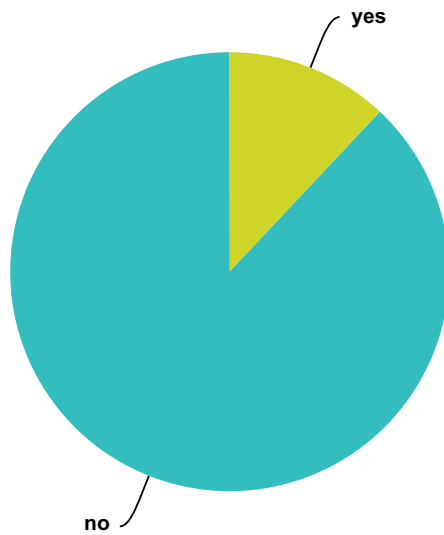

Q240 Have you ever been submerged in a fluid when on a craft?

Answered: 1,250 Skipped: 666

Answer Choices	Responses	
yes	12.00%	150
no	88.00%	1,100
Total		1,250