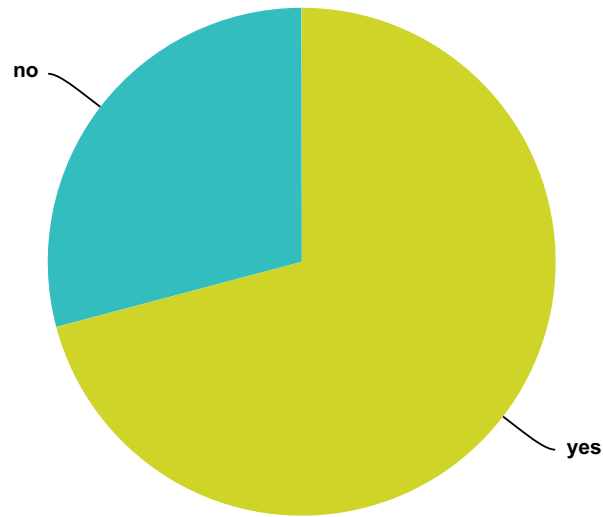

Q90 In this "Matrix" reality, did you perceive that Time did not exist?

Answered: 889 Skipped: 1,027

Answer Choices	Responses	
yes	70.87%	630
no	29.13%	259
Total		889