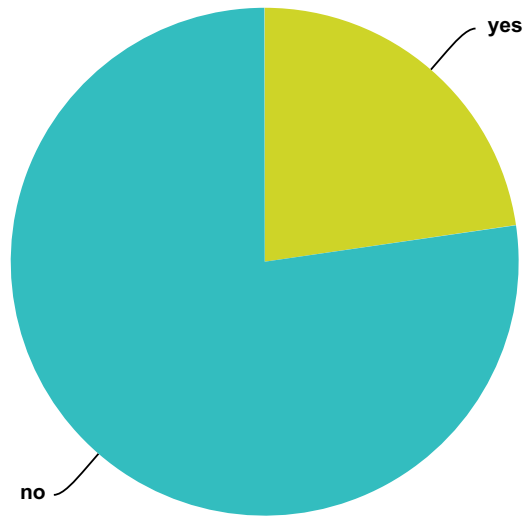

Q111 Do you ever recall or have memories of you coming to Earth as a Light Being?

Answered: 1,559 Skipped: 357

Answer Choices	Responses	
yes	22.71%	354
no	77.29%	1,205
Total		1,559