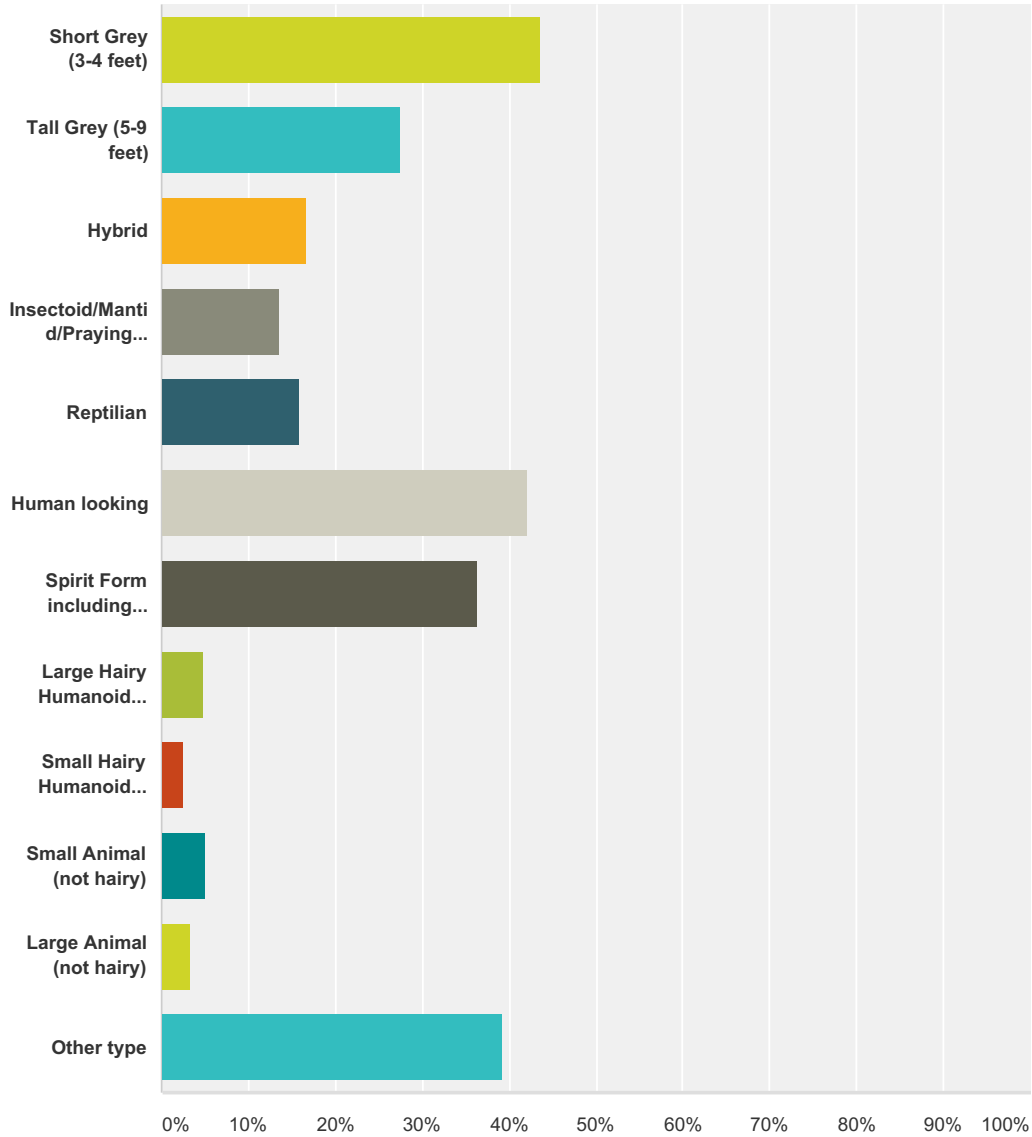

Q39 If you answered YES to having contact with an ET Physically here on Earth in a perceived 3-D Physical Reality, can you describe what group of ETs have you observed? Please check all that apply:

Answered: 1,180 Skipped: 736

Answer Choices	Responses	Count
Short Grey (3-4 feet)	43.73%	516
Tall Grey (5-9 feet)	27.54%	325
Hybrid	16.61%	196
Insectoid/Mantid/Praying Mantis type	13.47%	159
Reptilian	15.93%	188