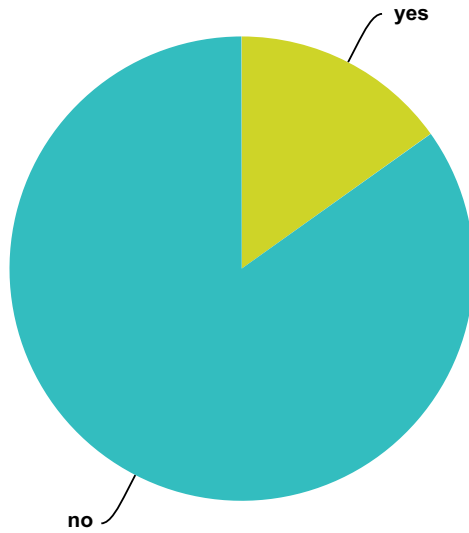

Q241 Have you ever experienced a transfer of your soul/spirit into another entity, be it another human or an ET?

Answered: 1,307 Skipped: 609

Answer Choices	Responses	
yes	15.15%	198
no	84.85%	1,109
Total		1,307