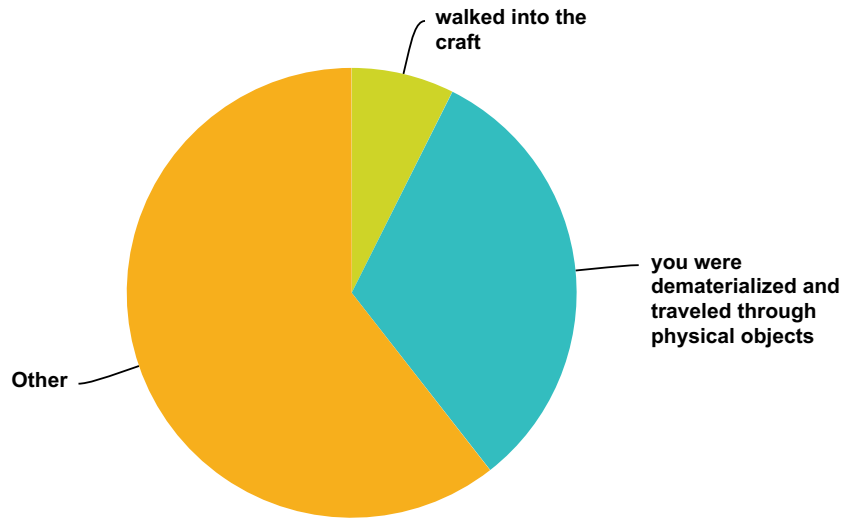

Q40 Did you also have a Vision, a Video, or a Picture associated with this ET contact experience where an ET was physically seen?

Answered: 1,361 Skipped: 555

Answer Choices	Responses	
Yes	37.40%	509
No	62.60%	852
Total		1,361

Q41 Was there some kind of craft/ship associated with the ET contact experience?

Answered: 1,555 Skipped: 361

Answer Choices	Responses	
Yes	63.79%	992
No	36.21%	563
Total		1,555

Q42 Do you ever recall being on an ET craft/ship?

Answered: 1,591 Skipped: 325

Answer Choices	Responses	
Yes	47.89%	762
No	52.11%	829
Total		1,591

Q43 How were you brought to the craft?

Answered: 839 Skipped: 1,077

Answer Choices	Responses	
walked into the craft	7.39%	62
you were dematerialized and traveled through physical objects	32.06%	269
Other	60.55%	508
Total		839