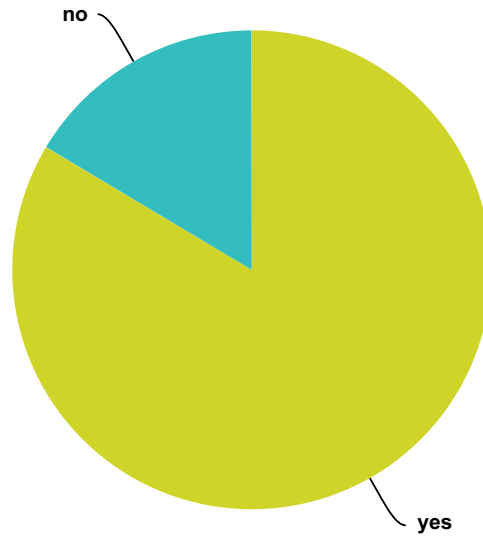

Q236 Can the ETs travel to the future?

Answered: 968 Skipped: 948

Answer Choices	Responses	
yes	83.57%	809
no	16.43%	159
Total		968