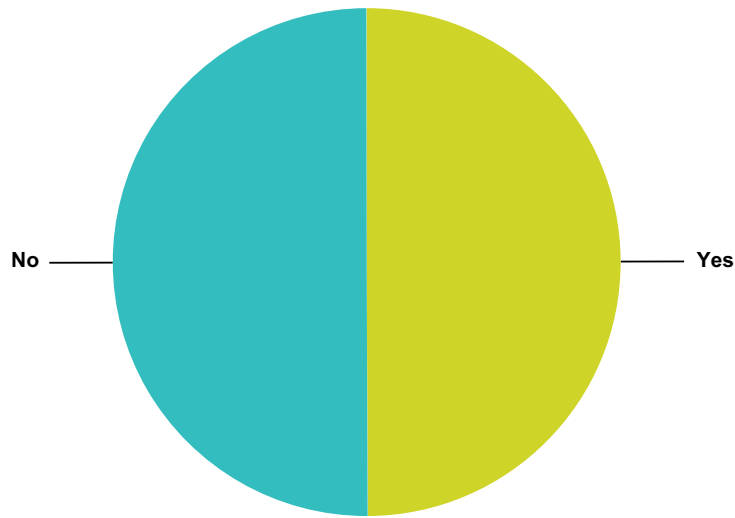

Q69 Did you ever have an ET contact experience but you were not in a 3 dimensional reality, i.e., you were not in a perceived physical location such as on earth, on a planet, on a ship, etc, but instead, you perceived yourself in a "MATRIX" type of reality (a reality with no boundaries, similar like you are in the middle of outer space)?

Answered: 1,500 Skipped: 416

Answer Choices	Responses	
Yes	49.93%	749
No	50.07%	751
Total		1,500