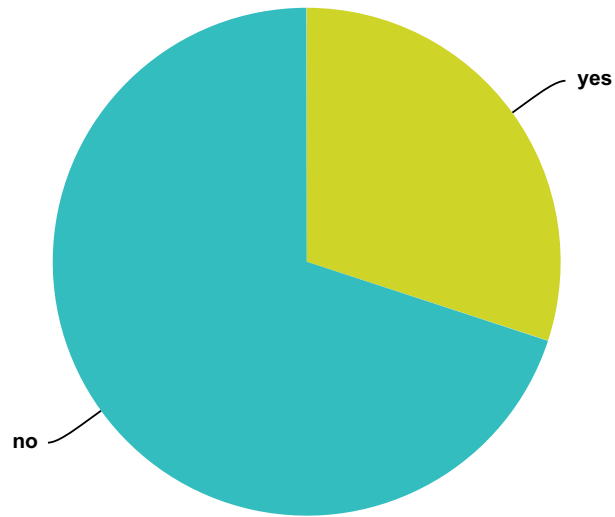

Q226 Did the ETs tell you of your mission here on Earth?

Answered: 1,295 Skipped: 621

Answer Choices	Responses	
yes	30.04%	389
no	69.96%	906
Total		1,295

Q227 Did you ever call down a UFO craft?

Answered: 1,344 Skipped: 572