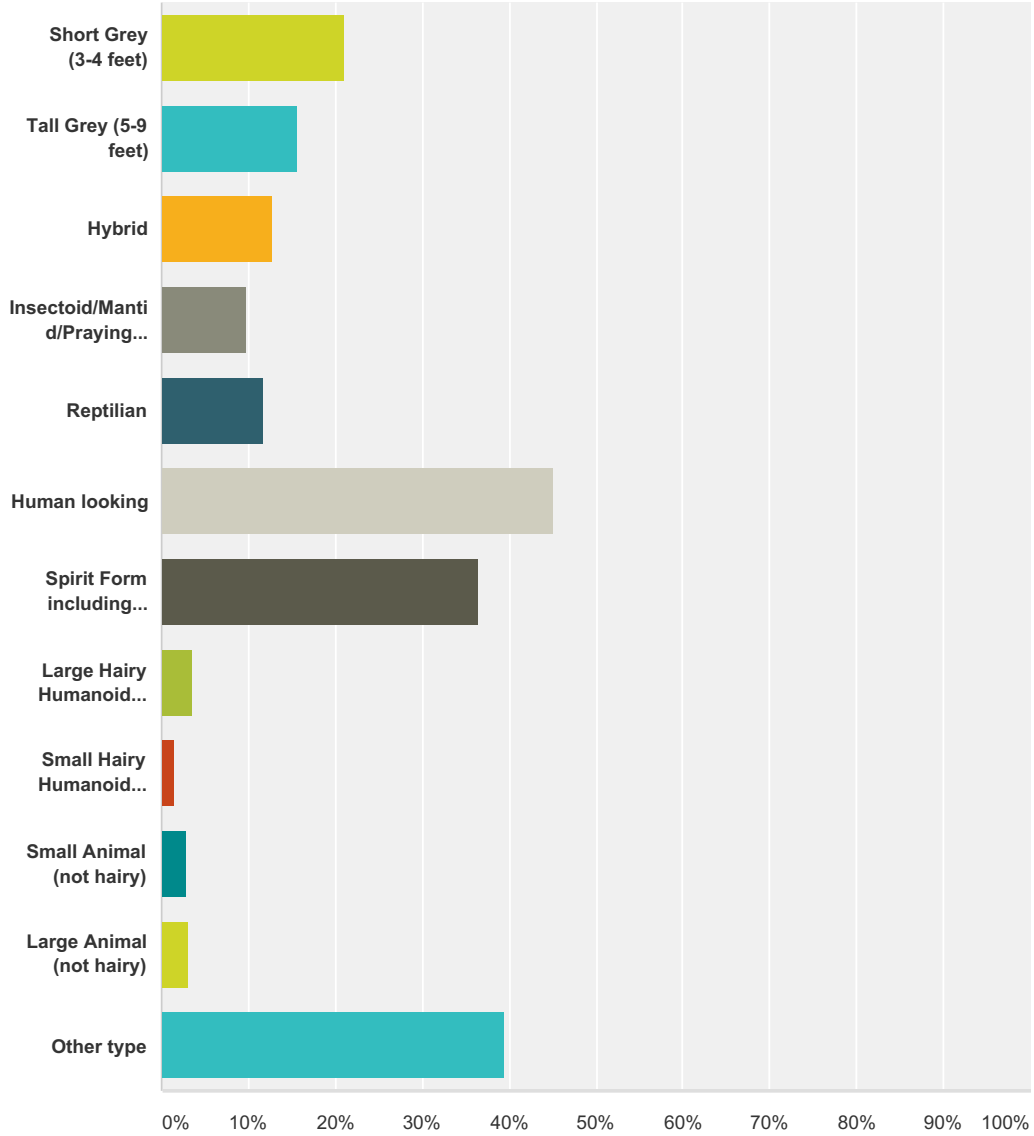

Q70 If you saw an ET in this Matrix reality, do you know what type of ET it was? Please select all that apply.

Answered: 662 Skipped: 1,254

Answer Choices	Responses	
Short Grey (3-4 feet)	21.15%	140
Tall Grey (5-9 feet)	15.71%	104
Hybrid	12.69%	84
Insectoid/Mantid/Praying Mantis type	9.82%	65
Reptilian	11.63%	77
Human looking	45.17%	299