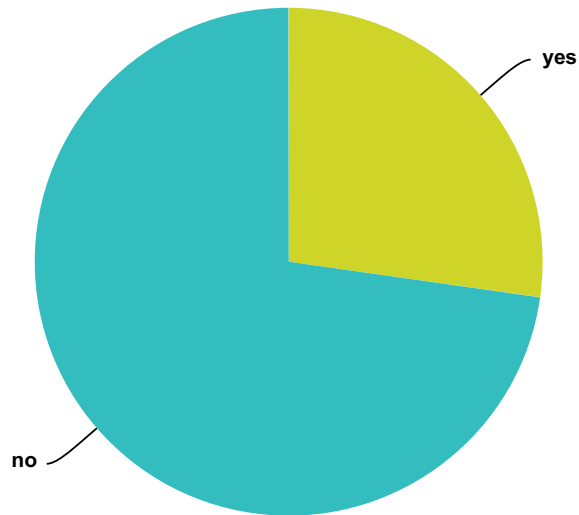

Q193 Did the ETs ever tell you why you were being targeted for contact?

Answered: 1,233 Skipped: 683

Answer Choices	Responses	
yes	27.25%	336
no	72.75%	897
Total		1,233