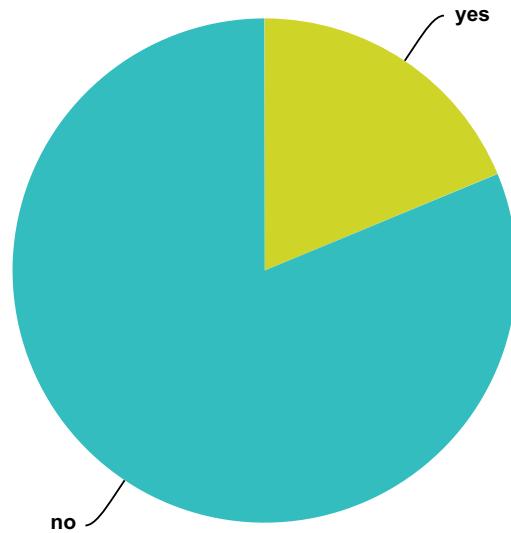

Q188 Was any of this communication in writing? For example, through automatic writing or you receiving some type of document.

Answered: 1,254 Skipped: 662

Answer Choices	Responses	
yes	18.74%	235
no	81.26%	1,019
Total		1,254