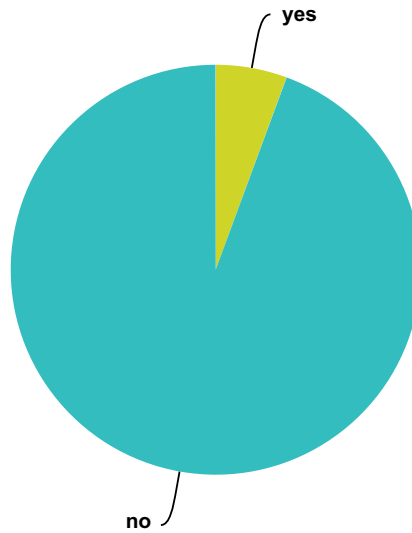

Q178 During this MILAB, was there a human dressed in an ET costume?

Answered: 408 Skipped: 1,508

Answer Choices	Responses	
yes	5.64%	23
no	94.36%	385
Total		408