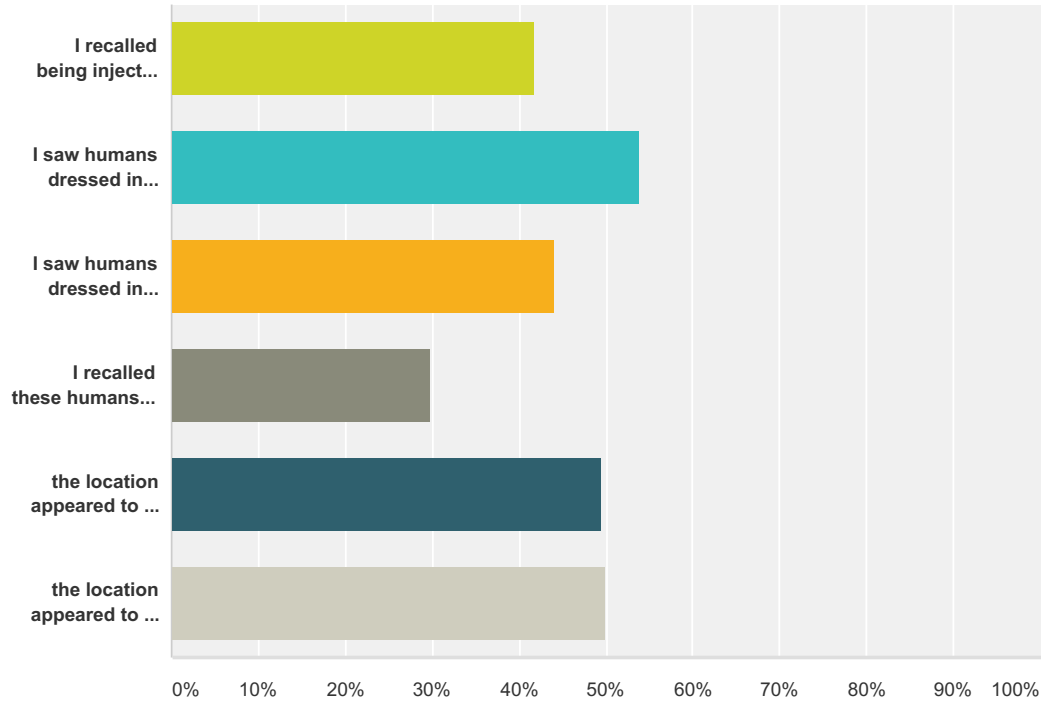

Q179 During this MILAB experience, do you recall any of the following? Please check all that apply.

Answered: 204 Skipped: 1,712

Answer Choices	Responses
I recalled being injected or being drugged	41.67% 85
I saw humans dressed in military uniforms	53.92% 110
I saw humans dressed in white like a doctor or a nurse	44.12% 90
I recalled these humans interrogating and questioning me	29.90% 61
the location appeared to be in a hospital like setting	49.51% 101
the location appeared to be in a military like setting	50.00% 102
Total Respondents: 204