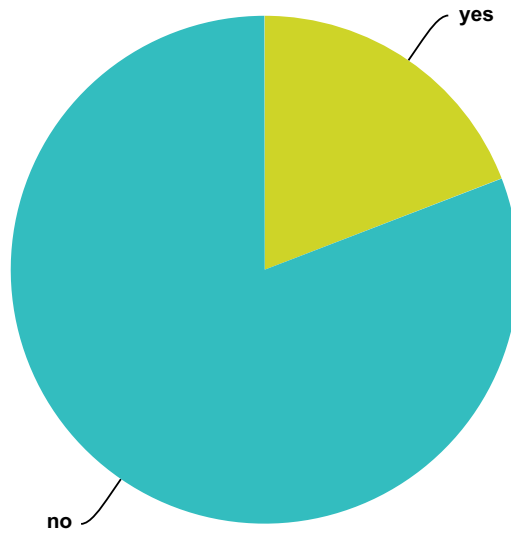

Q67 Do you believe that you were in some type of earthly military location?

Answered: 992 Skipped: 924

Answer Choices	Responses	
yes	19.15%	190
no	80.85%	802
Total		992