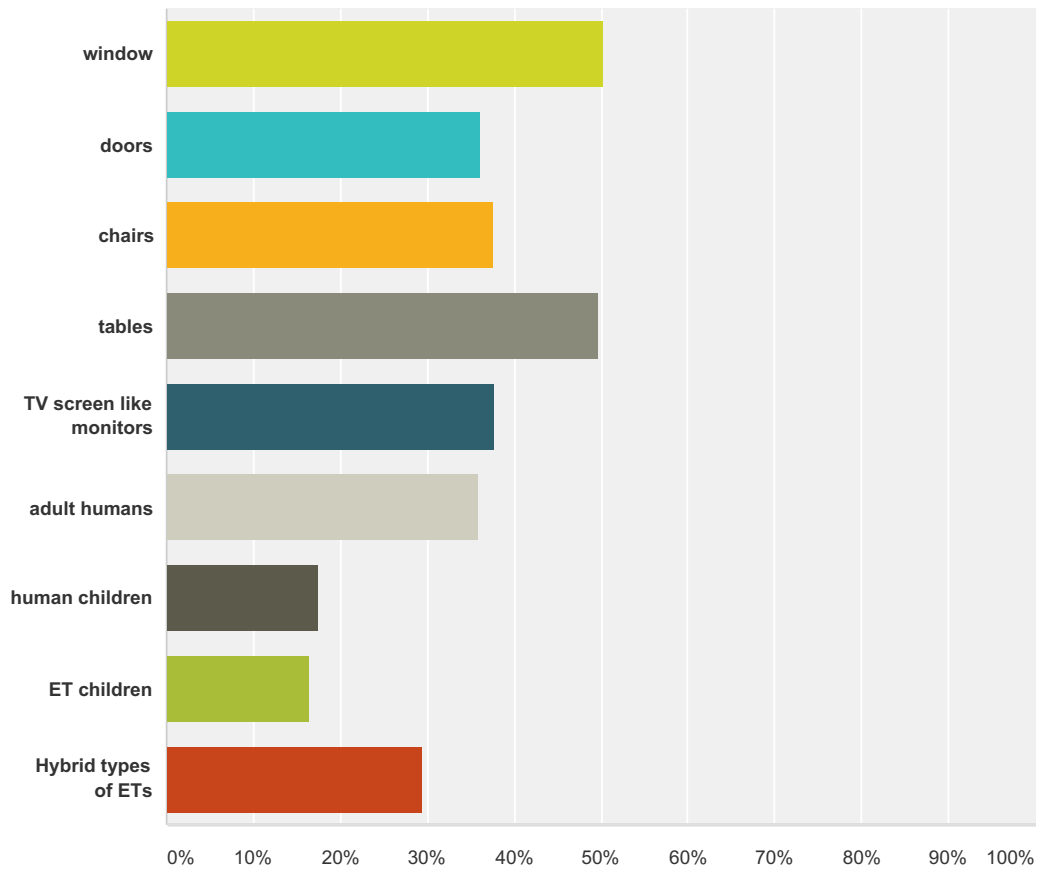

Q53 Did the UFO craft have any of the following items? Check all that apply:

Answered: 771 Skipped: 1,145

Answer Choices	Responses	
window	50.32%	388
doors	36.06%	278
chairs	37.48%	289
tables	49.68%	383
TV screen like monitors	37.74%	291
adult humans	35.93%	277
human children	17.64%	136
ET children	16.47%	127
Hybrid types of ETs	29.44%	227
Total Respondents: 771