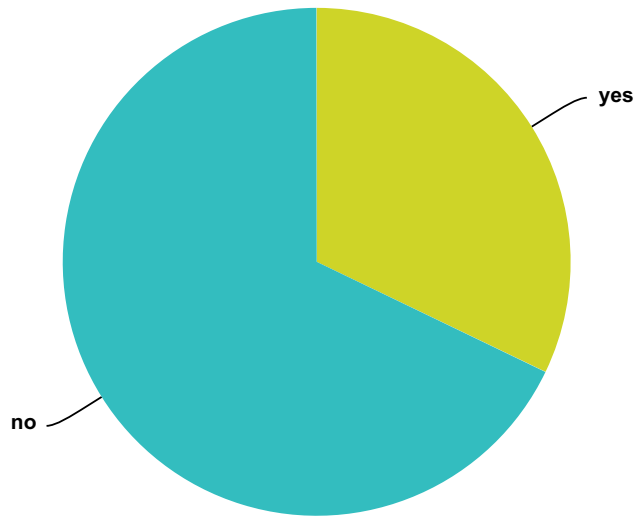

Q226 Did the ETs tell you of your mission here on Earth?

Answered: 1,295 Skipped: 621

Answer Choices	Responses	
yes	30.04%	389
no	69.96%	906
Total		1,295

Q227 Did you ever call down a UFO craft?

Answered: 1,344 Skipped: 572