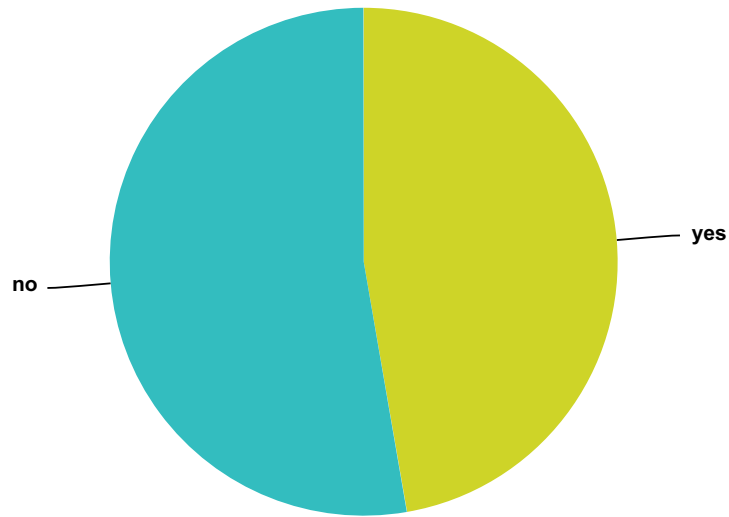

Q106 Have you ever met a deceased person and conversed with him or her?

Answered: 1,584 Skipped: 332

Answer Choices	Responses	
yes	47.29%	749
no	52.71%	835
Total		1,584