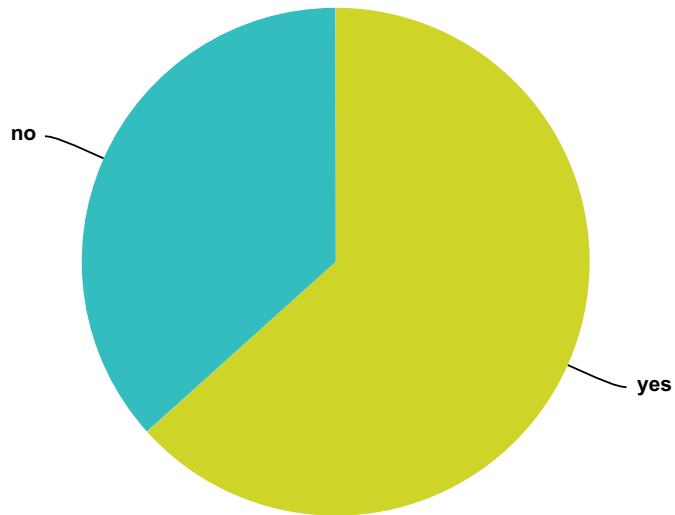

Q218 If applicable, do you want to return back to your ET group?

Answered: 900 Skipped: 1,016

Answer Choices	Responses	
yes	63.33%	570
no	36.67%	330
Total		900