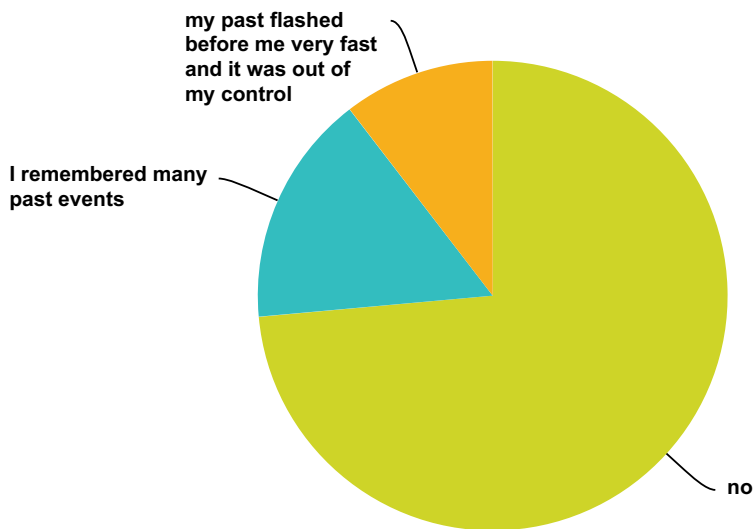

Q80 While in this "Matrix" type of reality, did scenes from your past come back to you?

Answered: 855 Skipped: 1,061

Answer Choices	Responses
no	73.57% 629
I remembered many past events	16.02% 137
my past flashed before me very fast and it was out of my control	10.41% 89
Total	855