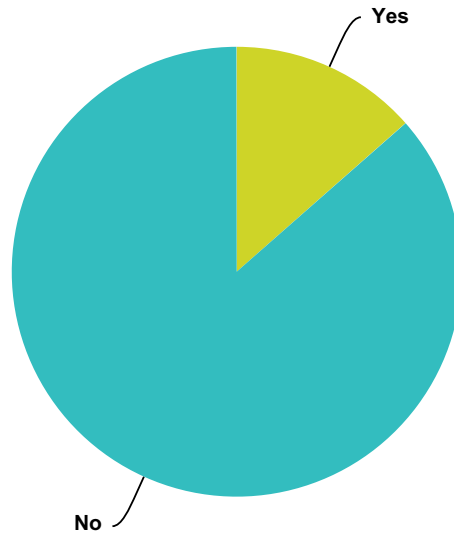

Q46 Do you ever recall operating a UFO Craft?

Answered: 1,412 Skipped: 504

Answer Choices	Responses	
Yes	13.53%	191
No	86.47%	1,221
Total		1,412