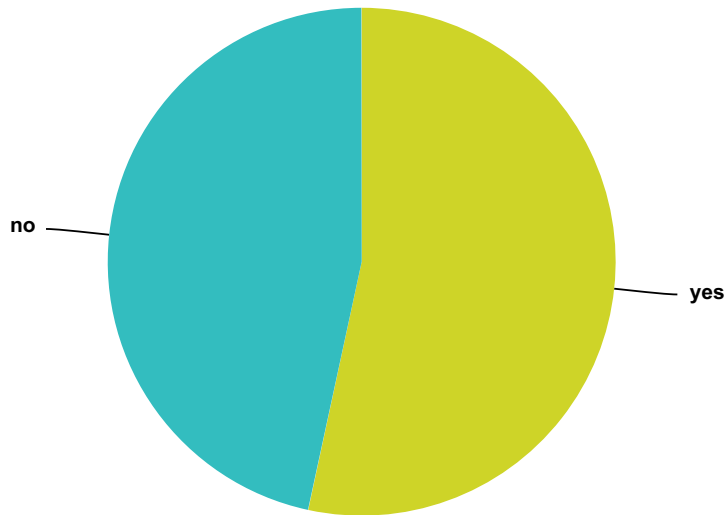

Q195 Did the ETs provide you with a spiritual message to you?

Answered: 1,255 Skipped: 661

Answer Choices	Responses	
yes	53.39%	670
no	46.61%	585
Total		1,255