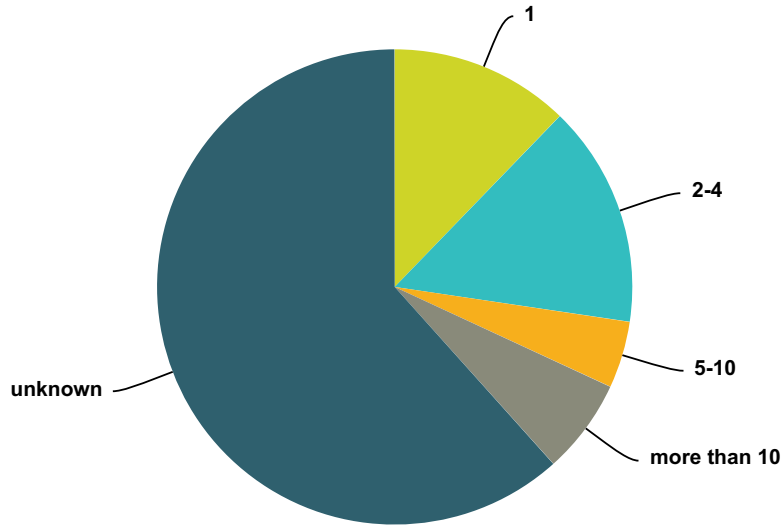

Q16 If applicable, approximately how many ET Contact experiences have been experienced by your spouse?

Answered: 1,144 Skipped: 772

Answer Choices	Responses	
1	12.24%	140
2-4	15.12%	173
5-10	4.55%	52
more than 10	6.47%	74
unknown	61.63%	705
Total		1,144