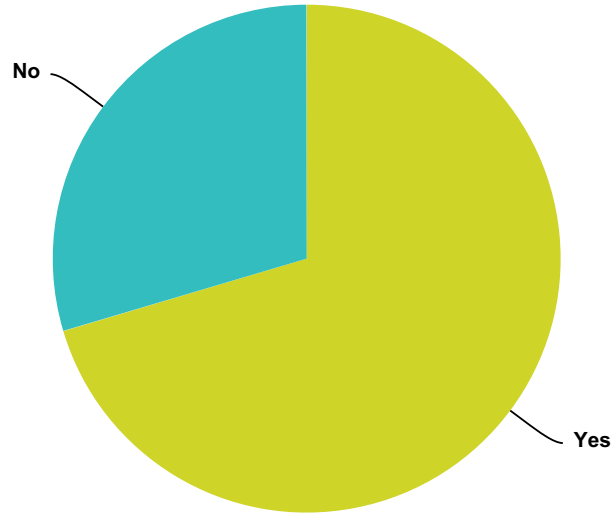

Q17 If applicable, approximately how many ET Contact experiences have been experienced by your children?

Answered: 1,076 Skipped: 840

Answer Choices	Responses	
1	7.25%	78
2-4	14.22%	153
5-10	4.00%	43
more than 10	5.86%	63
unknown	68.68%	739
Total		1,076

Q20 Did you have an encounter with an ET (non-human intelligent being) but the ET was not physically present?

Answered: 1,754 Skipped: 162

Answer Choices	Responses	
Yes	70.41%	1,235
No	29.59%	519
Total		1,754

Q21 How many times have you had this type of contact WITHOUT an ET Physically present?

Answered: 1,275 Skipped: 641

Answer Choices	Responses	
1	13.41%	171
2	8.78%	112
3-5	20.00%	255
5-10	12.00%	153
more than 10	45.80%	584
Total		1,275