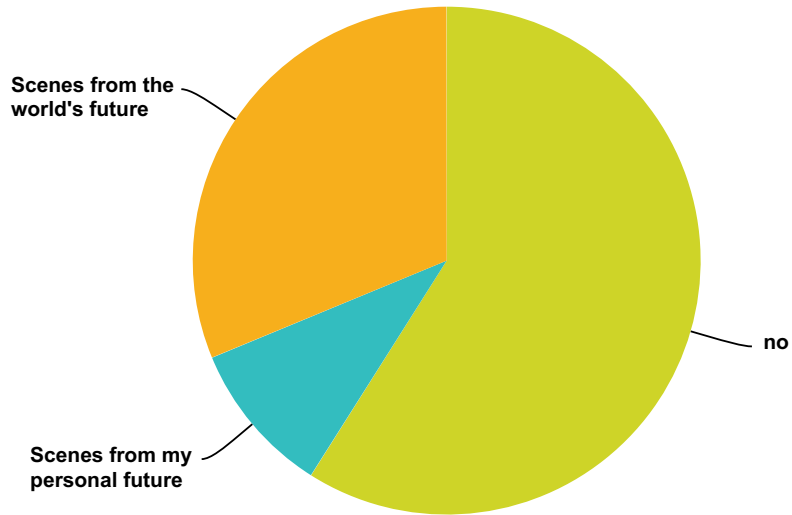

Q85 While in this "Matrix" like type of reality, did scenes from the future come to you?

Answered: 858 Skipped: 1,058

Answer Choices	Responses	
no	58.97%	506
Scenes from my personal future	9.79%	84
Scenes from the world's future	31.24%	268
Total		858