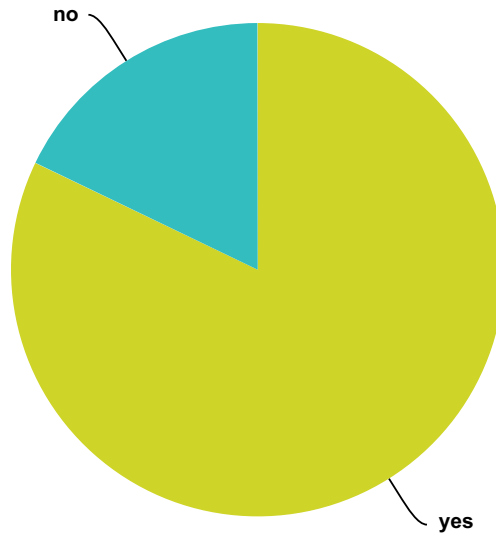

Q119 Do you believe that these Orbs are conscious living entities?

Answered: 1,159 Skipped: 757

Answer Choices	Responses	
yes	82.14%	952
no	17.86%	207
Total		1,159