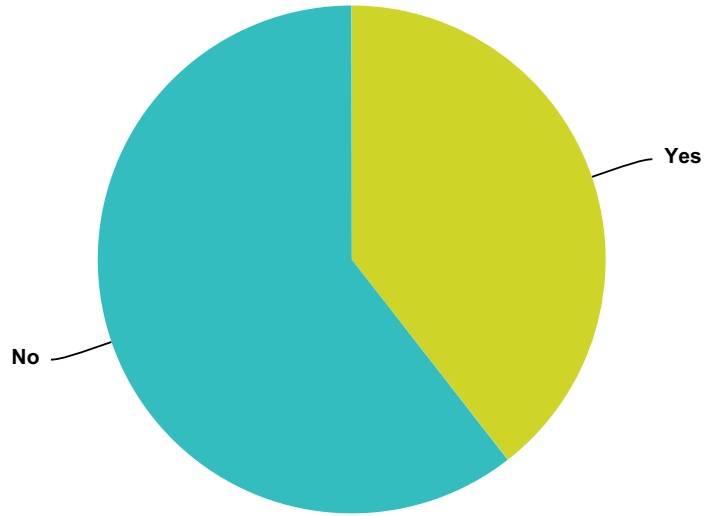

Q24 Was this information conveyed to you via "Channeling" (process of receiving messages or inspiration from extra-dimensional beings or spirits, whereby one is a medium or channel for such an entity)?

Answered: 1,680 Skipped: 236

Answer Choices	Responses	
Yes	39.46%	663
No	60.54%	1,017
Total		1,680