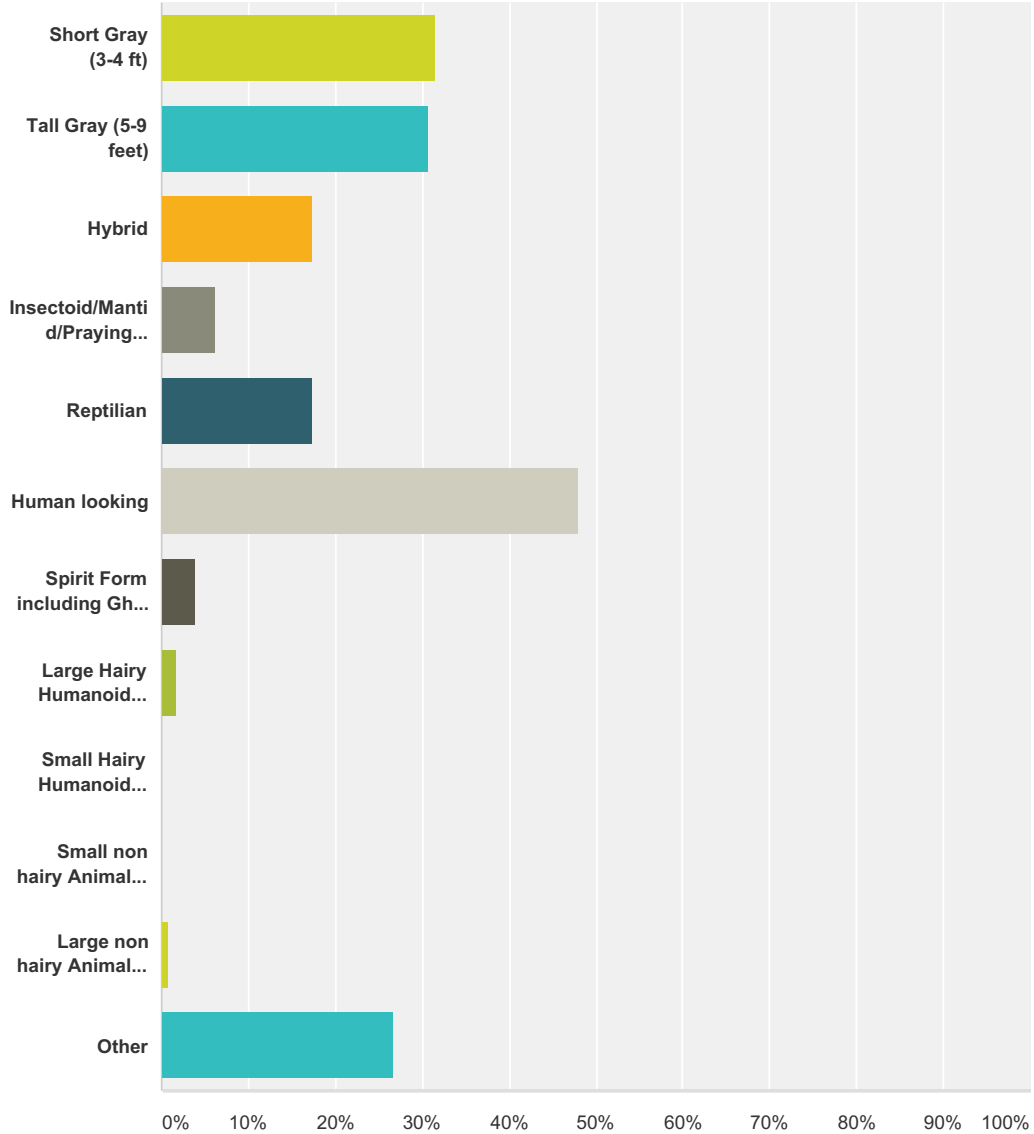

Q180 During this MILAB, only if there was an ET present, do you recall what type of ET was present? Check all that apply

Answered: 127 Skipped: 1,789

Answer Choices	Responses
Short Gray (3-4 ft)	31.50% 40
Tall Gray (5-9 feet)	30.71% 39
Hybrid	17.32% 22
Insectoid/Mantid/Praying Mantis type	6.30% 8
Reptilian	17.32% 22
Human looking	48.03% 61